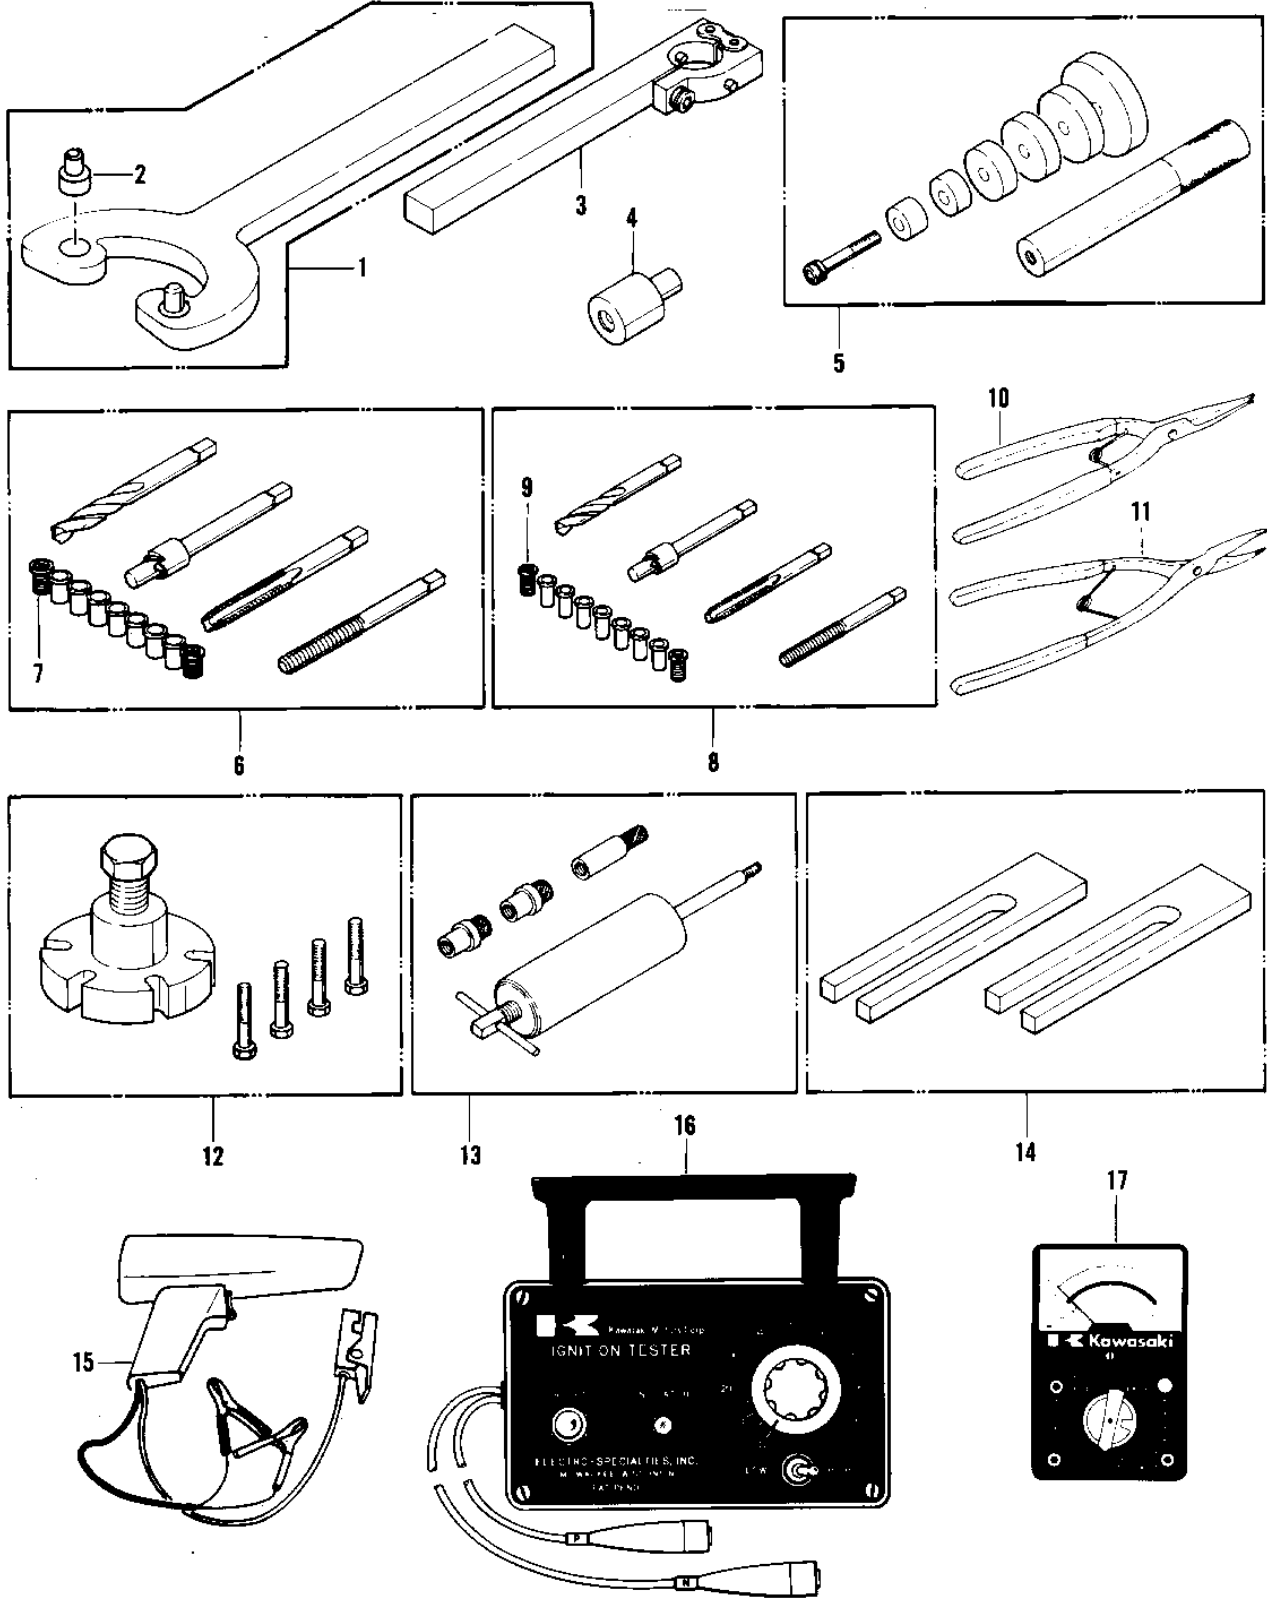

1980 JS440 PARTS DIAGRAM

SPECIAL SERVICE TOOLS ('79-'81 A3/A4/A4A)

1980 JS440 PARTS LIST

SPECIAL SERVICE TOOLS ('79-'81 A3/A4/A4A)

ITEM NAME	PART NUMBER	QUANTITY
UNAVAILABLE IN PRICE BOOK (Ref # 1)	57001-3001	1
UNAVAILABLE IN PRICE BOOK (Ref # 2)	57001-3002	2
HOLDER-DRIVE SHAFT (Ref # 3)	W56019-003	1
UNAVAILABLE IN PRICE BOOK (Ref # 5)	W56019-004	1
KIT-THREAD RPR,8MM (Ref # 6)	W56019-008	1
THRD INSERT 8MM (Canada) (Ref # 7)	W56019-009	1
KIT-THREAD RPR,6MM (Ref # 8)	W56019-006	1
THRD INSERT 6MM (Canada) (Ref # 9)	W56019-007	1
PLIERS,CIRCLIP,OUTSID (Ref # 10)	57001-144	1
PLIERS,CIRCLIP,INSIDE (Ref # 11)	57001-143	1
57001-259 (Canada) (Ref # 12)	T57001-259	1
57001-910 (Canada) (Ref # 13)	T57001-910	1
UNAVAILABLE IN PRICE BOOK (Ref # 14)	T57001-170	1
*** N.L.A.*** (Canada) (Ref # 15)	57001-3514	1
*** N.L.A.*** (Canada) (Ref # 16)	T56019-201	1
MULTIMETER (Ref # 17)	57001-983	1