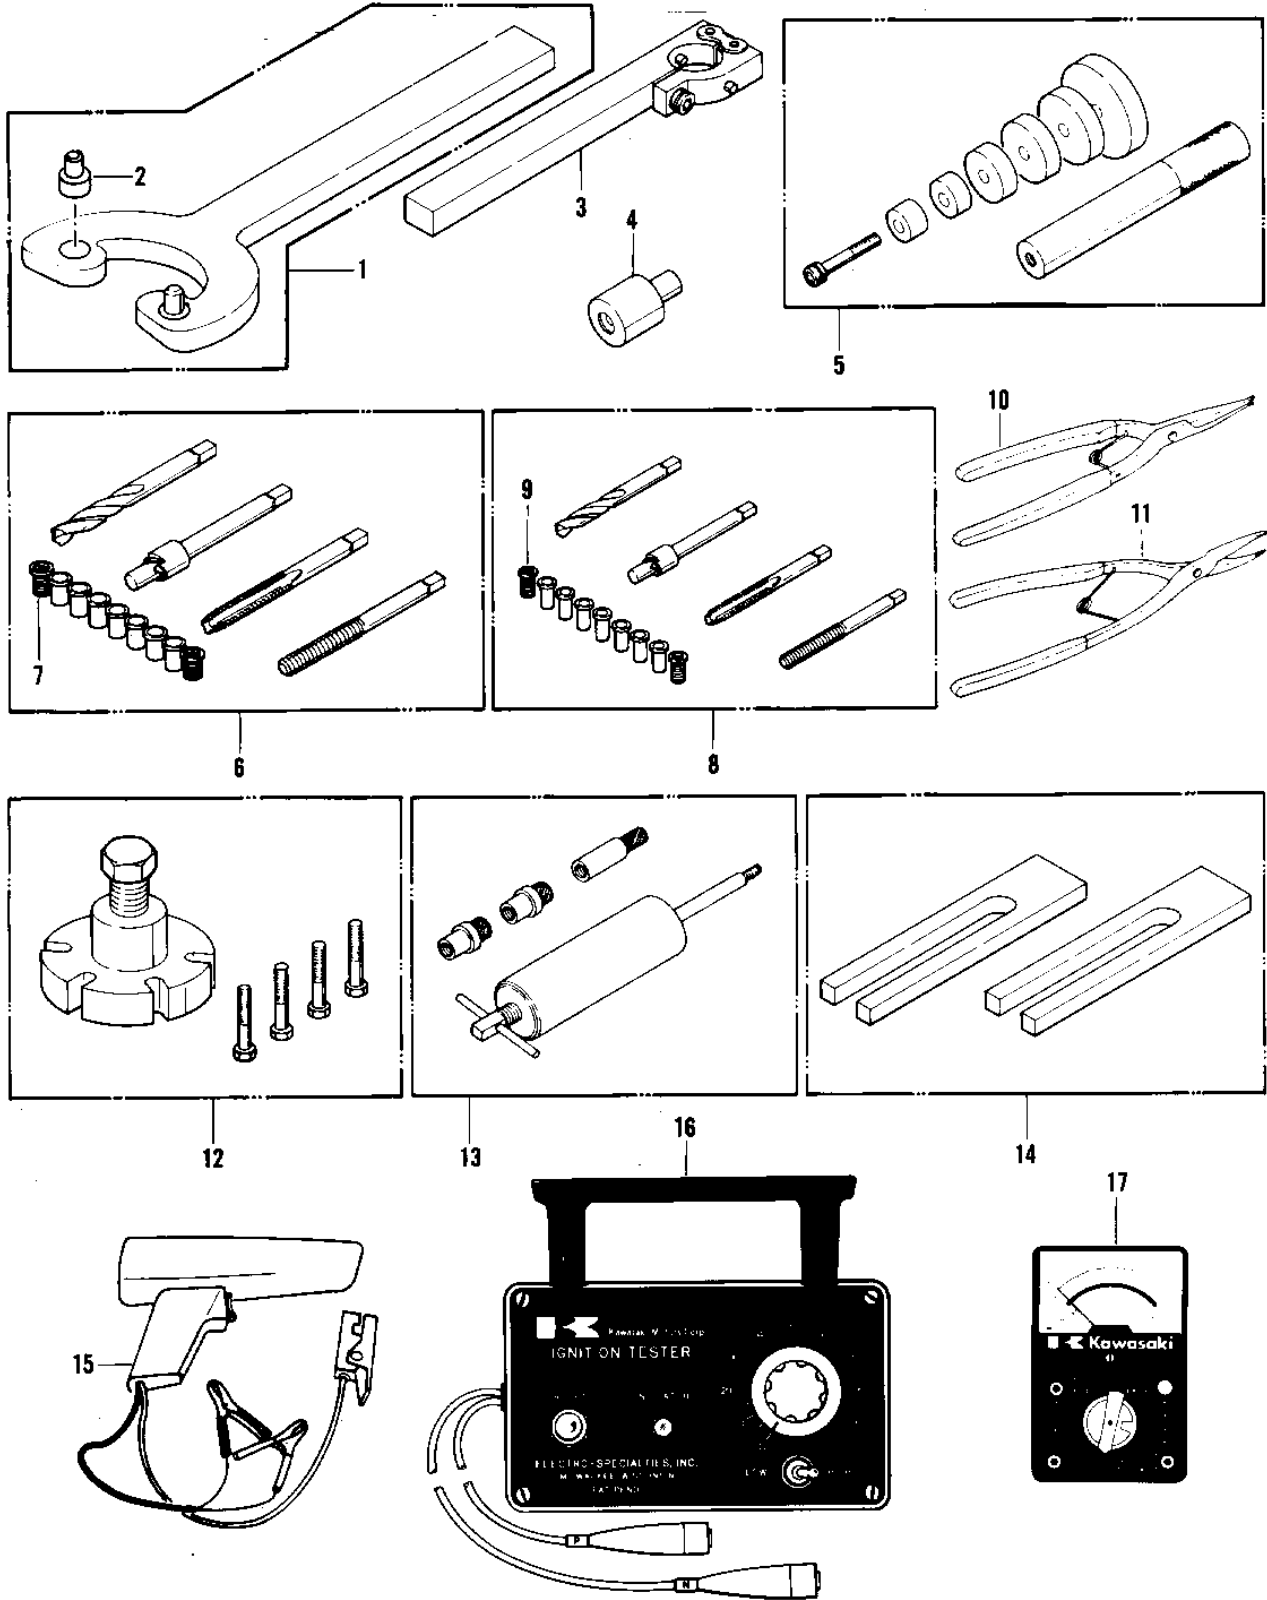

# 1981 JS440 PARTS DIAGRAM

SPECIAL SERVICE TOOLS ('79-'81 A3/A4/A4A)

# 1981 JS440 PARTS LIST

## SPECIAL SERVICE TOOLS ('79-'81 A3/A4/A4A)

ITEM NAME	PART NUMBER	QUANTITY
COUPL FWHL SPAN (Canada) (Ref # 1)	W56019-002	1
HOLDER-DRIVE SHAFT (Ref # 3)	W56019-003	1
ADAPTER-COUPLER PLLR (Ref # 4)	W56019-001	1
UNAVAILABLE IN PRICE BOOK (Ref # 5)	W56019-004	1
KIT-THREAD RPR,8MM (Ref # 6)	W56019-008	1
THRD INSERT 8MM (Canada) (Ref # 7)	W56019-009	1
KIT-THREAD RPR,6MM (Ref # 8)	W56019-006	1
THRD INSERT 6MM (Canada) (Ref # 9)	W56019-007	1
PLIERS,CIRCLIP,OUTSID (Ref # 10)	57001-144	1
PLIERS,CIRCLIP,INSIDE (Ref # 11)	57001-143	1
57001-259 (Canada) (Ref # 12)	T57001-259	1
57001-910 (Canada) (Ref # 13)	T57001-910	1
UNAVAILABLE IN PRICE BOOK (Ref # 14)	T57001-170	1
*** N.L.A.*** (Canada) (Ref # 15)	57001-3514	1
*** N.L.A.*** (Canada) (Ref # 16)	T56019-201	1
MULTIMETER (Ref # 17)	57001-983	1