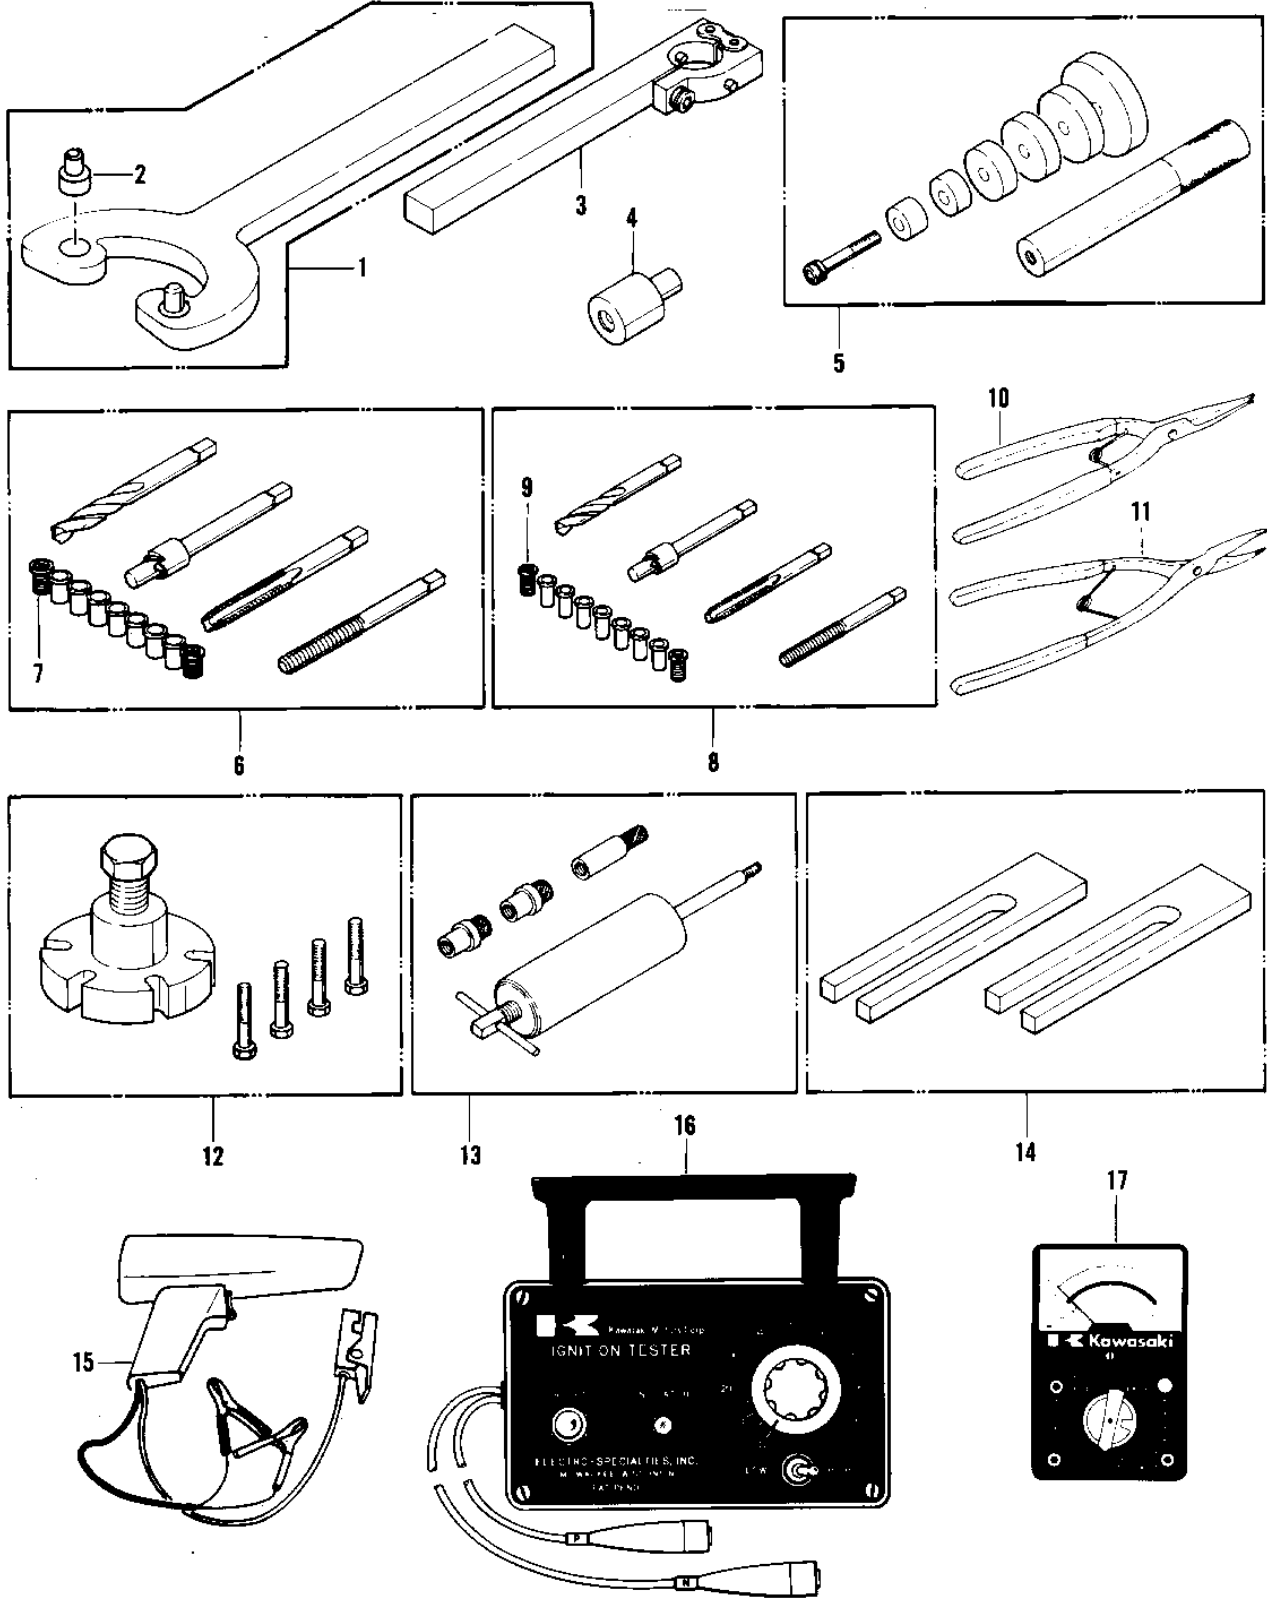

# 1981 JS440 PARTS DIAGRAM

SPECIAL SERVICE TOOLS ('79-'81 A3/A4/A4A)

# 1981 JS440 PARTS LIST

## SPECIAL SERVICE TOOLS ('79-'81 A3/A4/A4A)

ITEM NAME	PART NUMBER	QUANTITY
COUPL FWHL SPAN (Canada) (Ref # 1)	W56019-002	1
HOLDER-DRIVE SHAFT (Ref # 3)	W56019-003	1
ADAPTER-COUPLER PLLR (Ref # 4)	W56019-001	1
UNAVAILABLE IN PRICE BOOK (Ref # 5)	W56019-004	1
KIT-THREAD RPR,8MM (Ref # 6)	W56019-008	1
THRD INSERT 8MM (Canada) (Ref # 7)	W56019-009	1
KIT-THREAD RPR,6MM (Ref # 8)	W56019-006	1
THRD INSERT 6MM (Canada) (Ref # 9)	W56019-007	1
PLIERS,CIRCLIP,OUTSID (Ref # 10)	57001-144	1
PLIERS,CIRCLIP,INSIDE (Ref # 11)	57001-143	1
57001-259 (Canada) (Ref # 12)	T57001-259	1
57001-910 (Canada) (Ref # 13)	T57001-910	1
UNAVAILABLE IN PRICE BOOK (Ref # 14)	T57001-170	1
*** N.L.A.*** (Canada) (Ref # 15)	57001-3514	1
*** N.L.A.*** (Canada) (Ref # 16)	T56019-201	1
MULTIMETER (Ref # 17)	57001-983	1