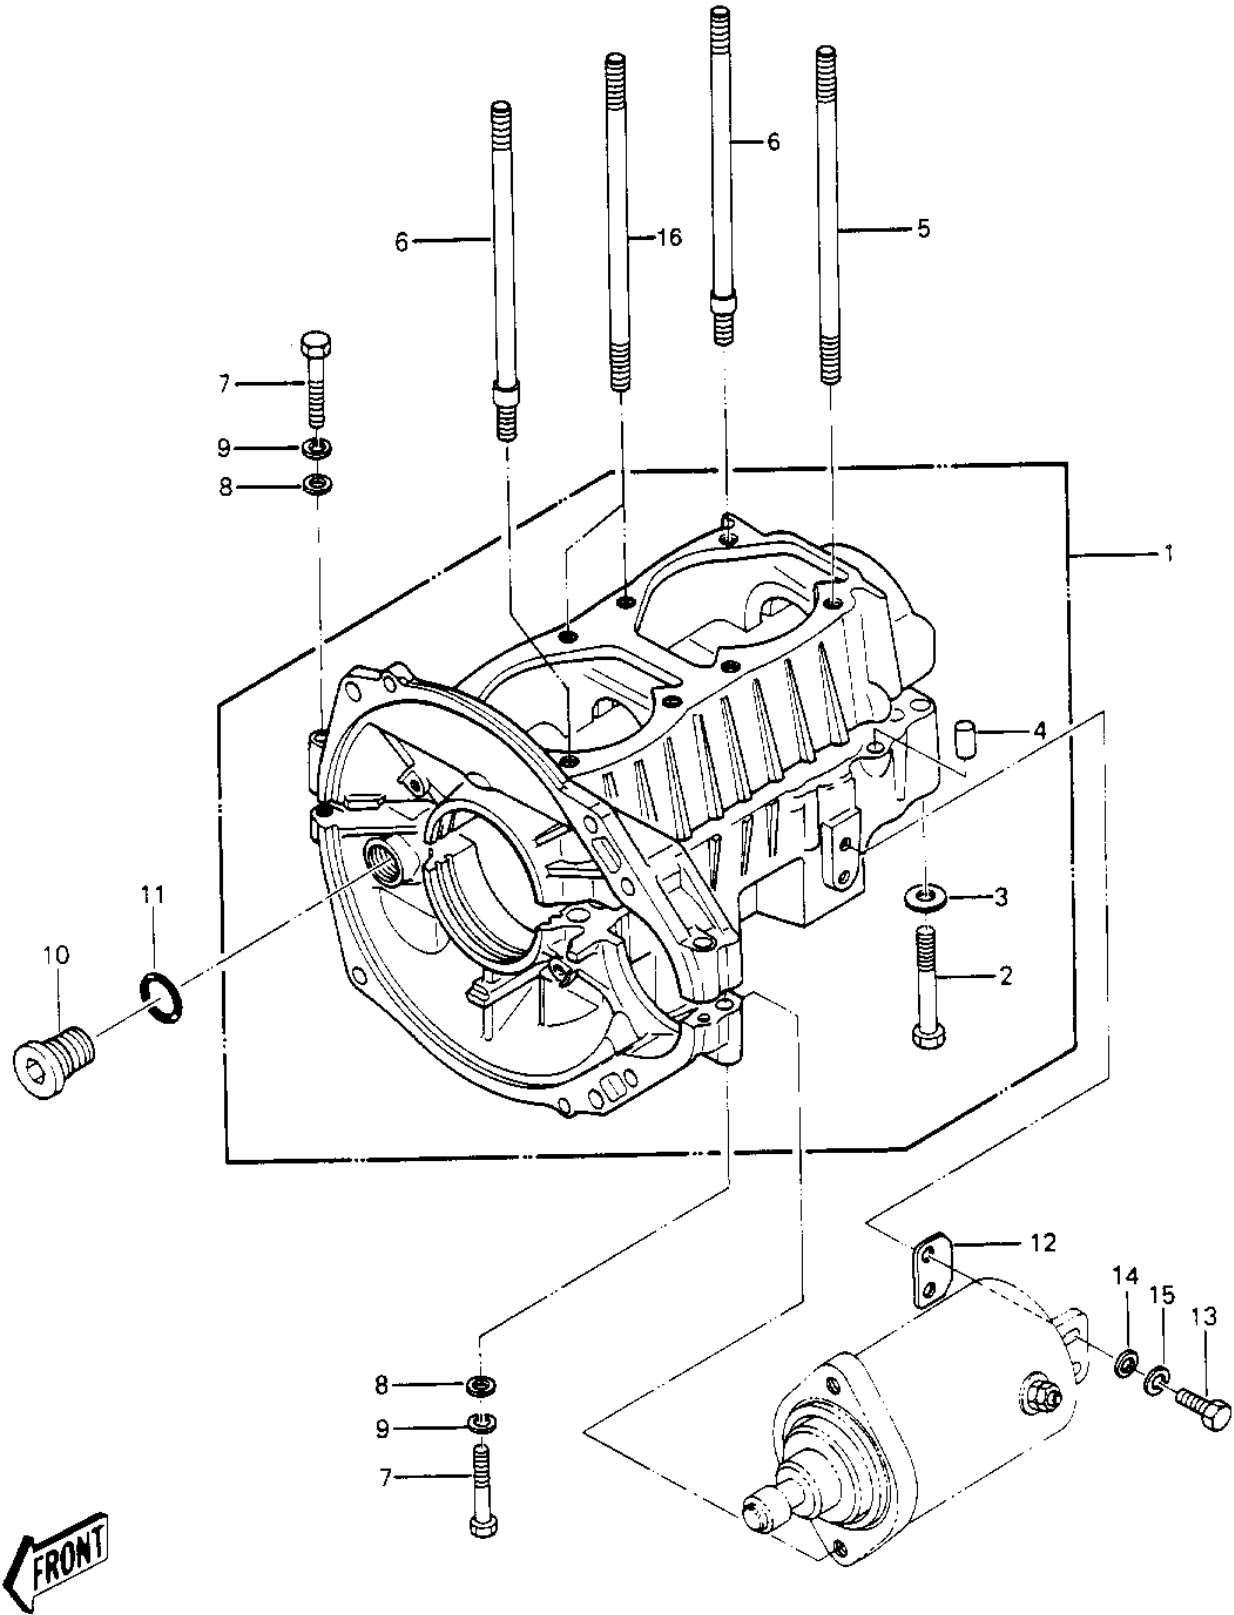

1982 JS550 PARTS DIAGRAM

CRANKCASE

1982 JS550 PARTS LIST

CRANKCASE

ITEM NAME	PART NUMBER	QUANTITY
SET-CRANKCASE (Ref # 1)	14001-5265	1
BOLT,8X60 (Ref # 2)	92001-3033	10
WASHER (Ref # 3)	410S0800	10
PIN-DOWEL (Ref # 4)	92042-007	2
STUD (Ref # 5)	92004-507	4
STUD,8X167 (Ref # 6)	92004-3020	2
BOLT 6X40 (Ref # 7)	110R0640	3
WASHER (Ref # 8)	410S0600	3
WASHER-SPRING,6MM (Ref # 9)	461S0600	3
JOINT-STATOR WIRE (Ref # 10)	59071-516	1
"0" RING,16MM (Ref # 11)	670B2016	1
SHIM (Ref # 12)	92025-3015	AR
SHIM,STARTER,T=0.6M/M (Ref # 12)	92025-3013	AR
SHIM,STARTER,T=0.8M/M (Ref # 12)	92025-3014	AR
BOLT 6X20 (Ref # 13)	110R0620	2
WASHER (Ref # 14)	410S0600	2
WASHER-SPRING,6MM (Ref # 15)	461S0600	2
STUD (Ref # 16)	92004-507	2