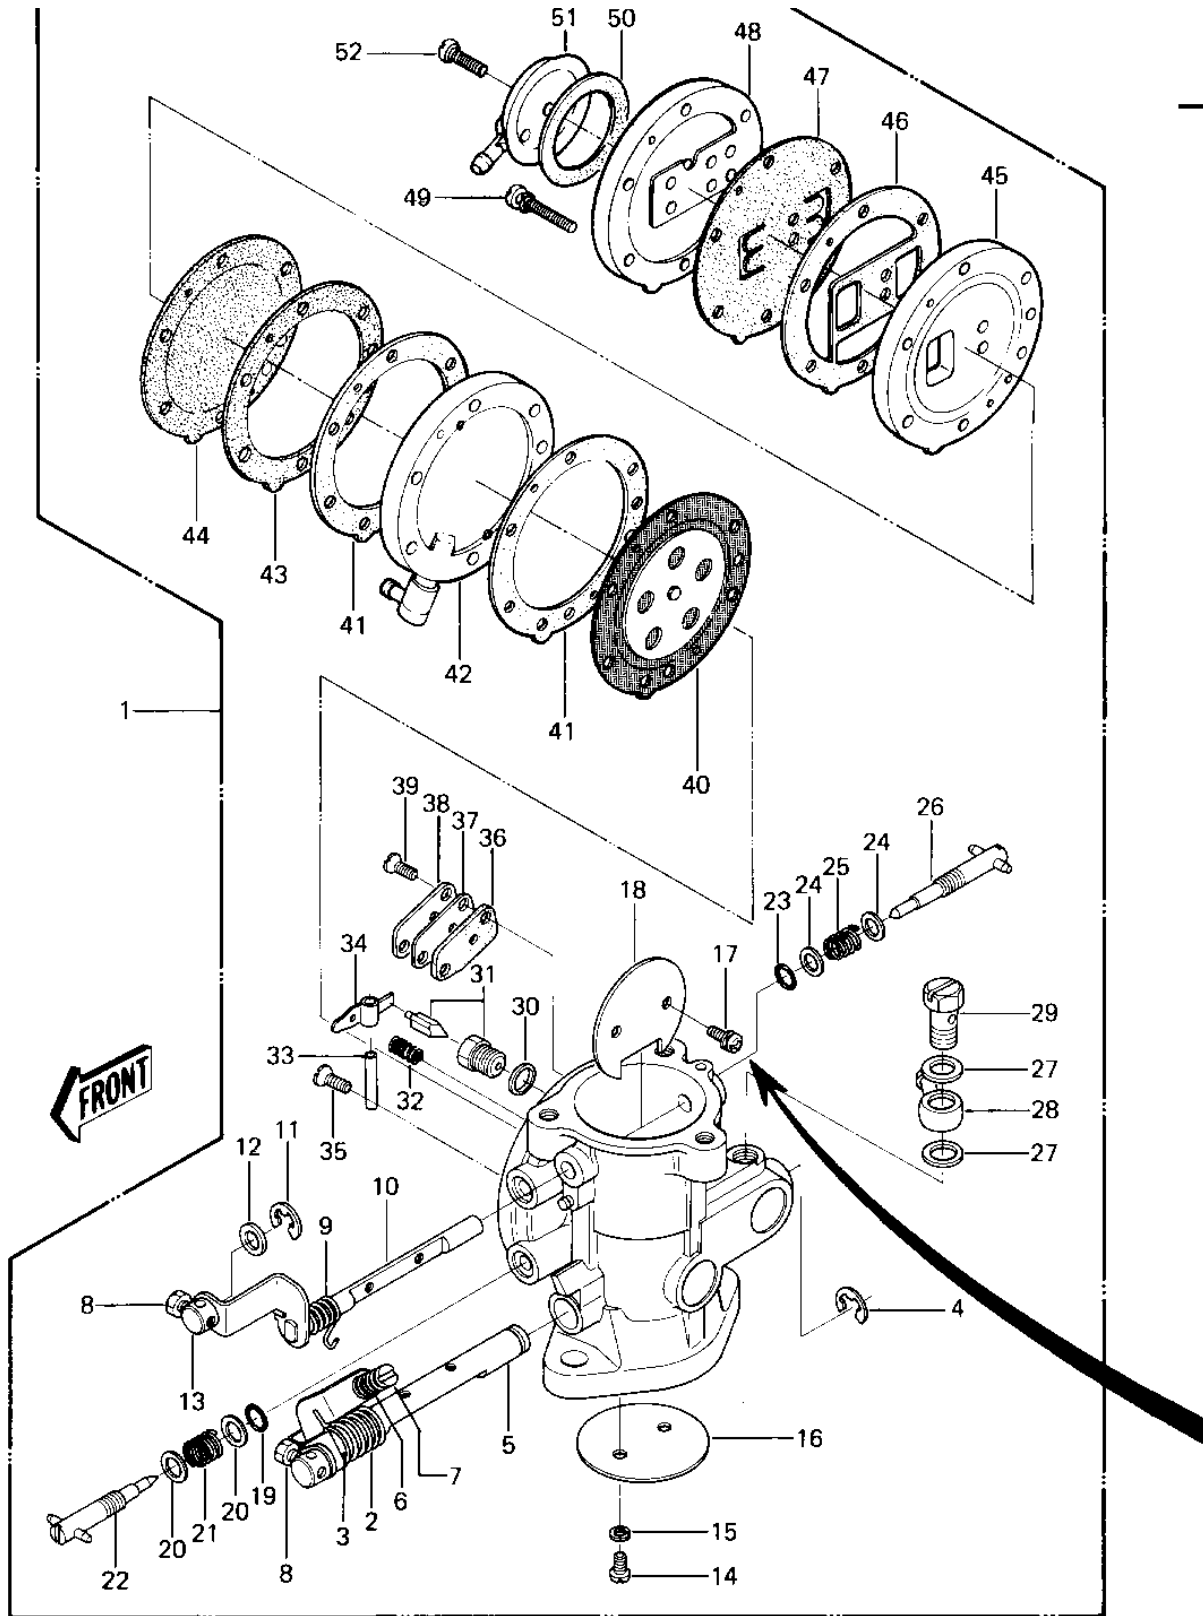

1982 JS550 PARTS DIAGRAM

CARBURETOR