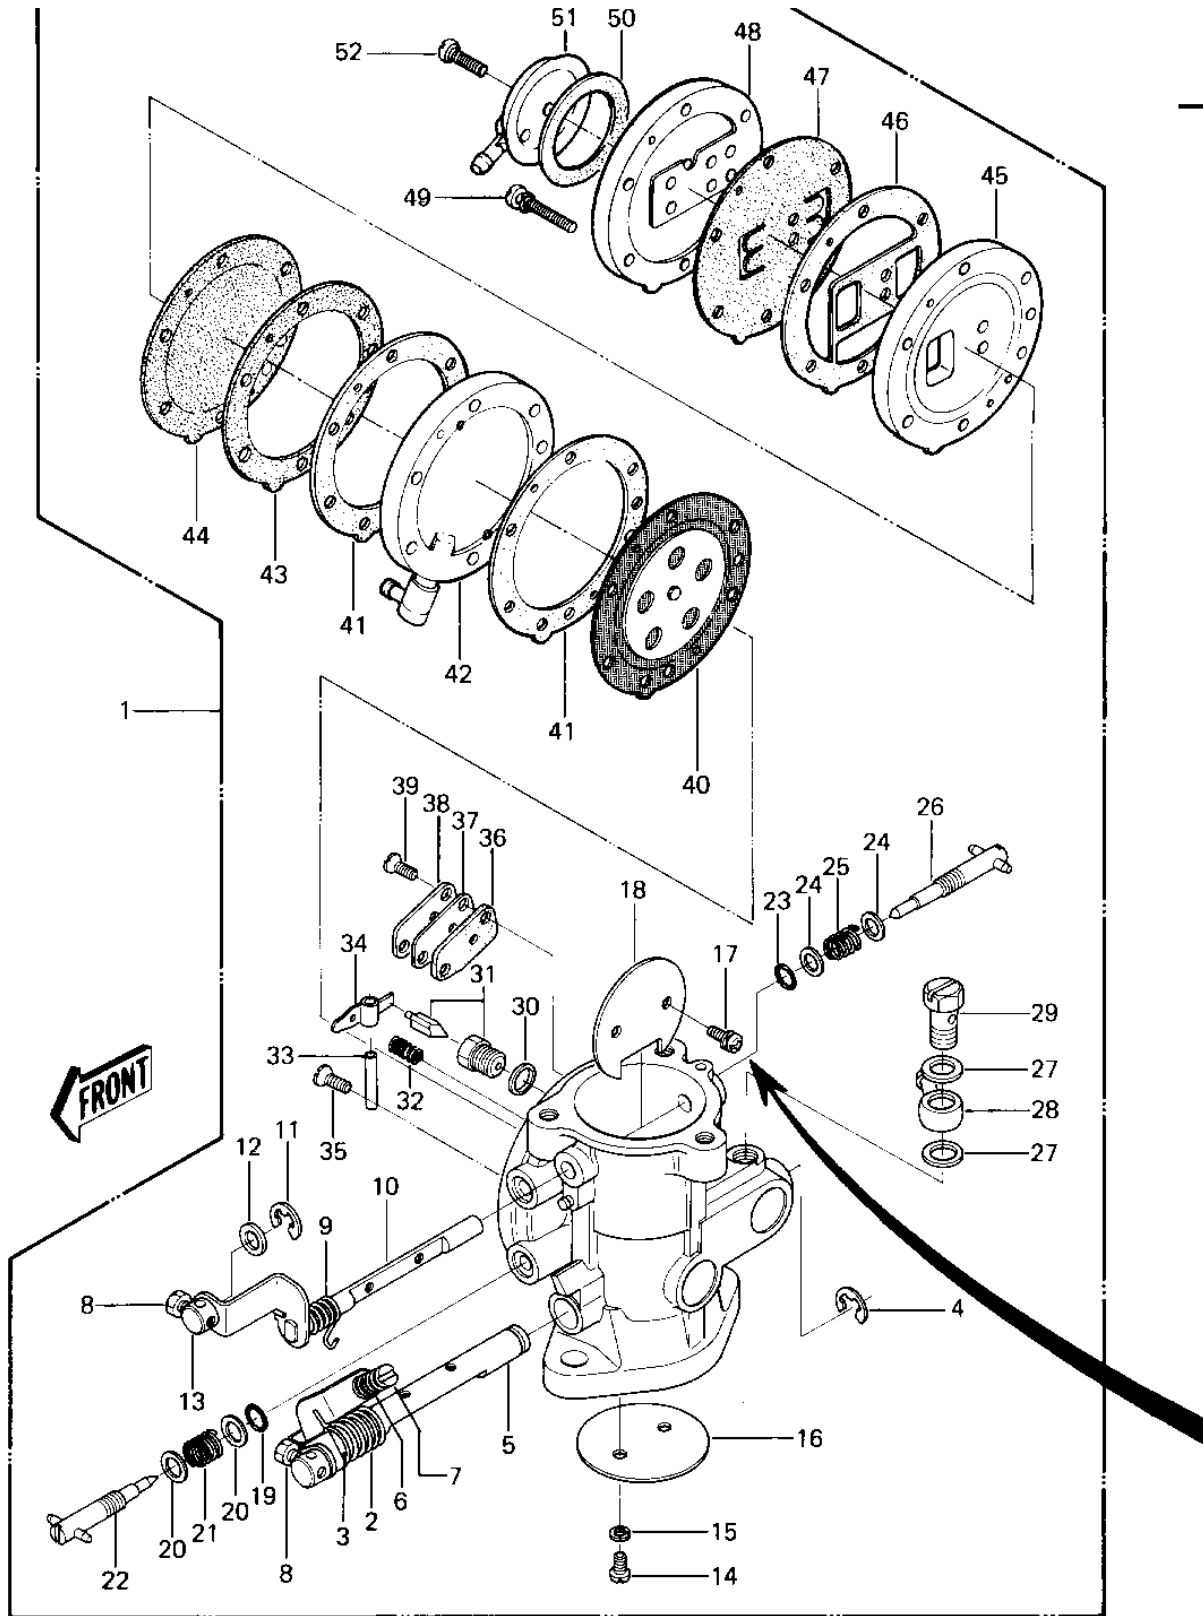

1985 JS550 PARTS DIAGRAM

CARBURETOR