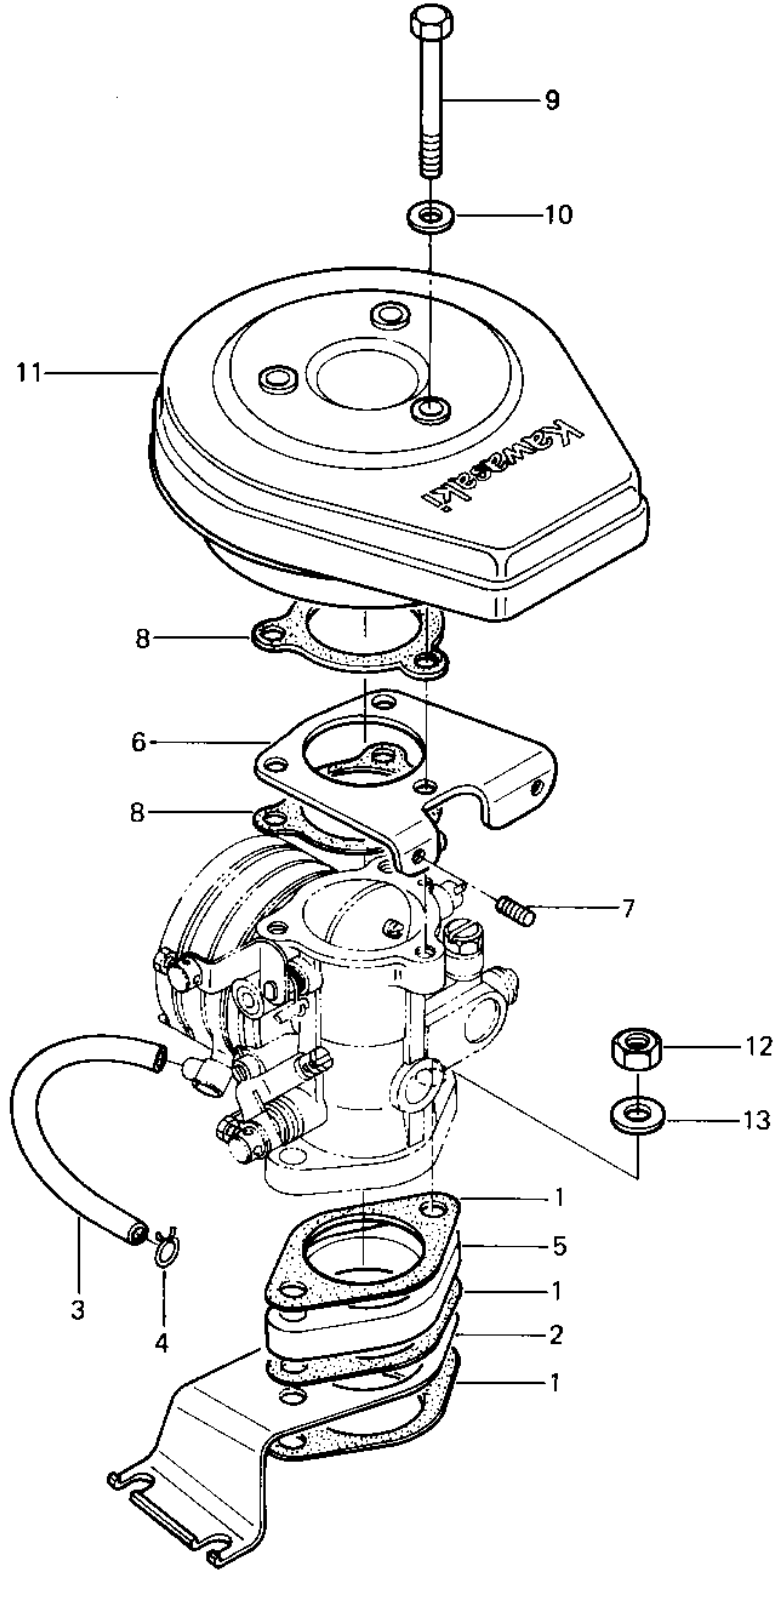

# 1982 JS550 PARTS DIAGRAM

## CARBURETOR BRACKETS/FLAME ARRESTER

101

# 1982 JS550 PARTS LIST

## CARBURETOR BRACKETS/FLAME ARRESTER

ITEM NAME	PART NUMBER	QUANTITY
GASKET,INSULATOR (Ref # 1)	11009-3786	3
BRACKET,CONTROL (Ref # 2)	11034-3004	1
PIPE,PULS (Ref # 3)	92059-518	1
CLAMP,SPARK PLUG CAP (Ref # 4)	92037-1173	1
INSULATOR (Ref # 5)	16061-511	1
BRACKET,CARBURETOR (Ref # 6)	11034-3003	1
STUD,6X12 (Ref # 7)	171R0612	2
GASKET (Ref # 8)	11060-3702	2
BOLT,6X80 (Ref # 9)	110R0680	3
WASHER (Ref # 10)	411S0600	3
ARRESTER-FLAME (Ref # 11)	59006-2051-YR	1
NUT,8MM (Ref # 12)	312R0800	2
WASHER (Ref # 13)	410S0800	2