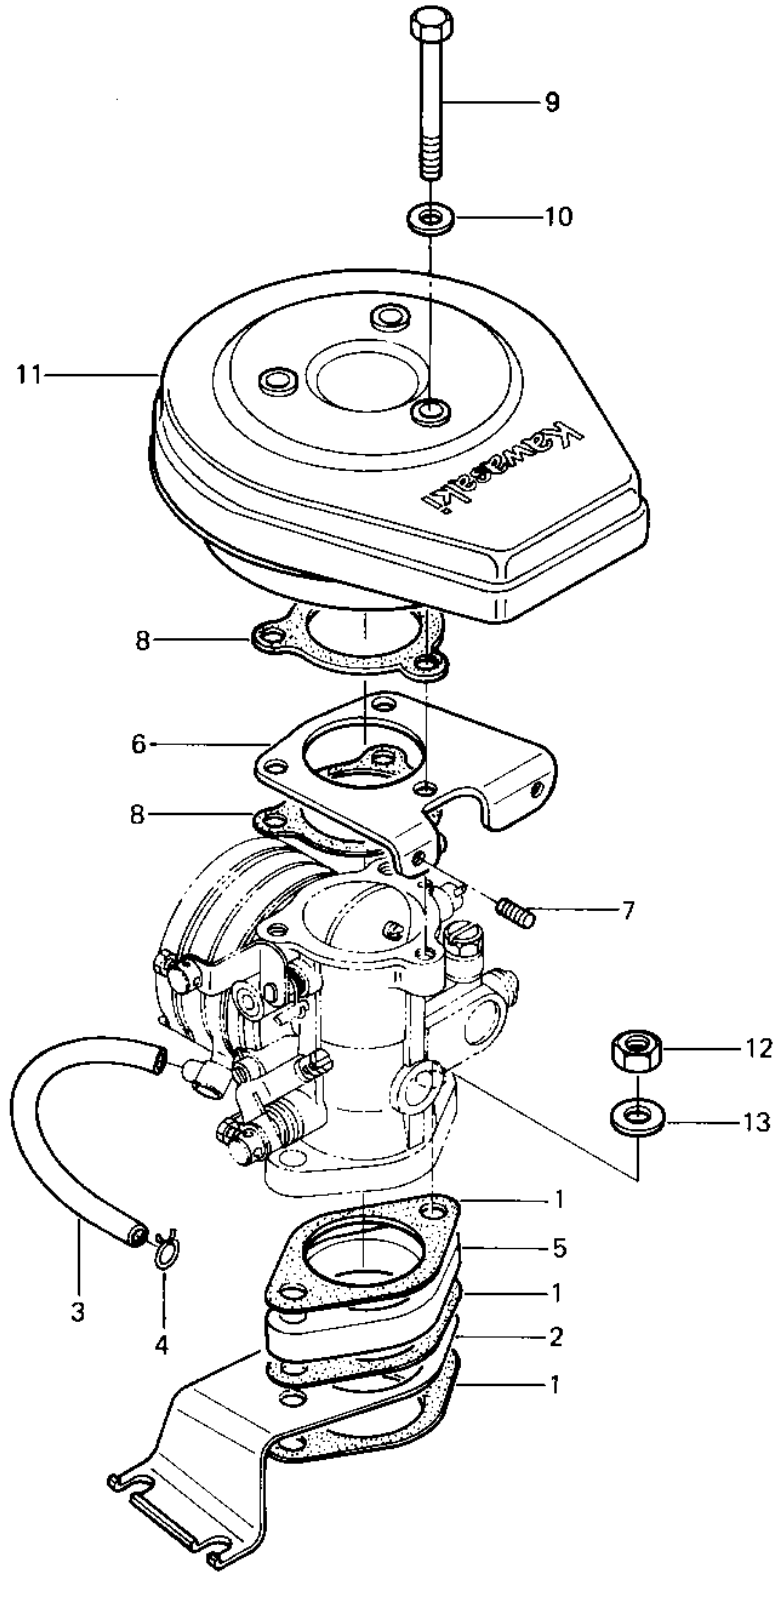

1984 JS550 PARTS DIAGRAM

CARBURETOR BRACKETS/FLAME ARRESTER

1984 JS550 PARTS LIST

CARBURETOR BRACKETS/FLAME ARRESTER

ITEM NAME	PART NUMBER	QUANTITY
GASKET,INSULATOR (Ref # 1)	11009-3786	3
BRACKET,CONTROL (Ref # 2)	11034-3004	1
PIPE,PULS (Ref # 3)	92059-518	1
CLAMP,SPARK PLUG CAP (Ref # 4)	92037-1173	1
INSULATOR (Ref # 5)	16061-511	1
BRACKET,CARBURETOR (Ref # 6)	11034-3003	1
STUD,6X12 (Ref # 7)	171R0612	2
GASKET (Ref # 8)	11060-3702	2
BOLT,6X80 (Ref # 9)	110R0680	3
WASHER (Ref # 10)	411S0600	3
ARRESTER-FLAME (Ref # 11)	59006-2051-YR	1
NUT,8MM (Ref # 12)	312R0800	2
WASHER,PLAIN,8MM (Ref # 13)	92022-3043	2