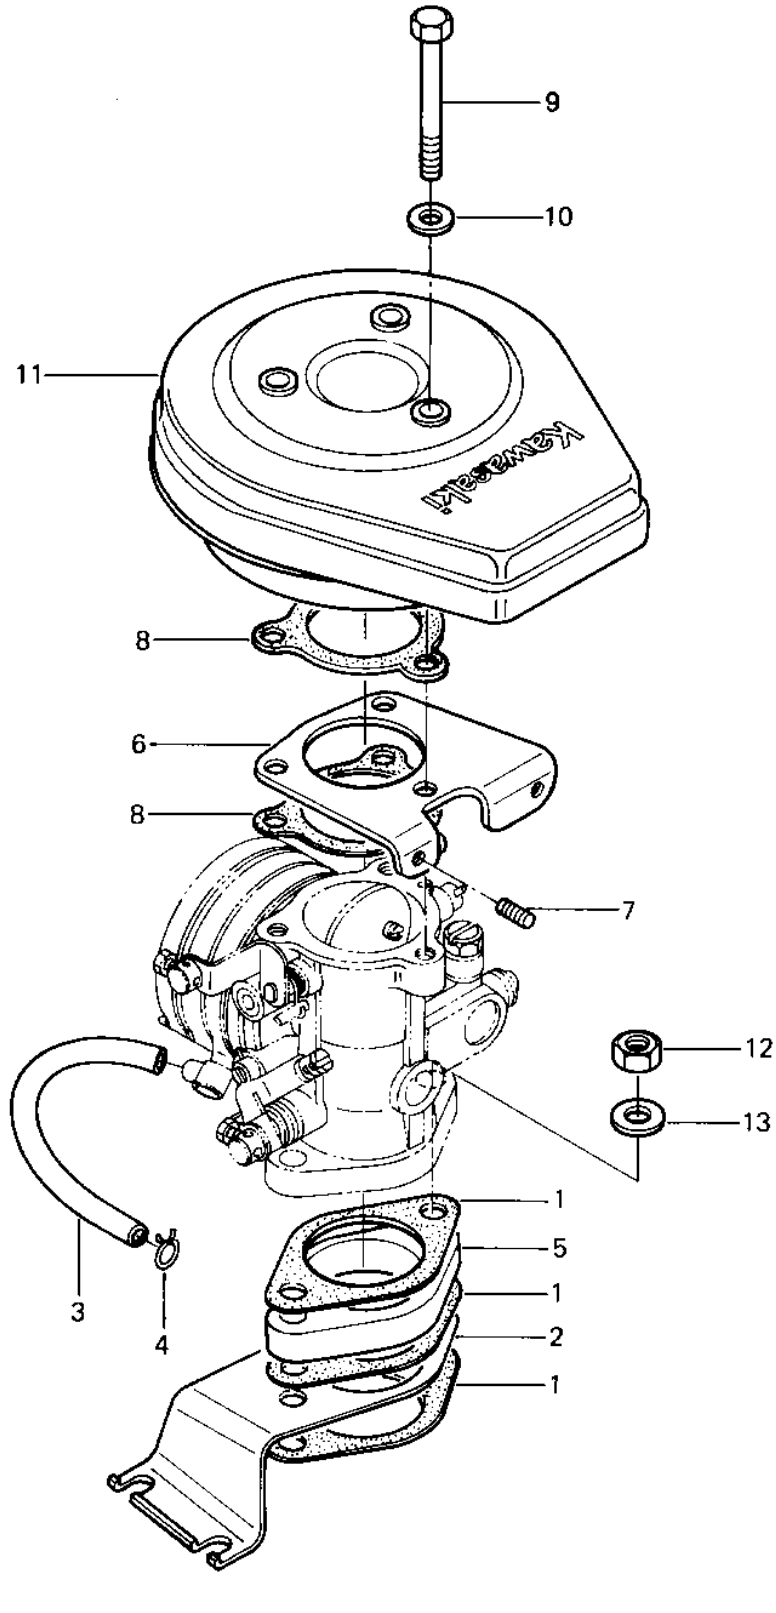

1985 JS550 PARTS DIAGRAM

CARBURETOR BRACKETS/FLAME ARRESTER

101

1985 JS550 PARTS LIST

CARBURETOR BRACKETS/FLAME ARRESTER

ITEM NAME	PART NUMBER	QUANTITY
GASKET,INSULATOR (Ref # 1)	11009-3786	3
BRACKET,CONTROL (Ref # 2)	11034-3004	1
PIPE,PULS (Ref # 3)	92059-518	1
CLAMP,SPARK PLUG CAP (Ref # 4)	92037-1173	1
INSULATOR (Ref # 5)	16061-511	1
BRACKET,CARBURETOR (Ref # 6)	11034-3003	1
STUD,6X12 (Ref # 7)	171R0612	2
GASKET (Ref # 8)	11060-3702	2
BOLT,6X80 (Ref # 9)	110R0680	3
WASHER (Ref # 10)	411S0600	3
ARRESTER-FLAME (Ref # 11)	59006-2051-YR	1
NUT,8MM (Ref # 12)	312R0800	2
WASHER,PLAIN,8MM (Ref # 13)	92022-3043	2