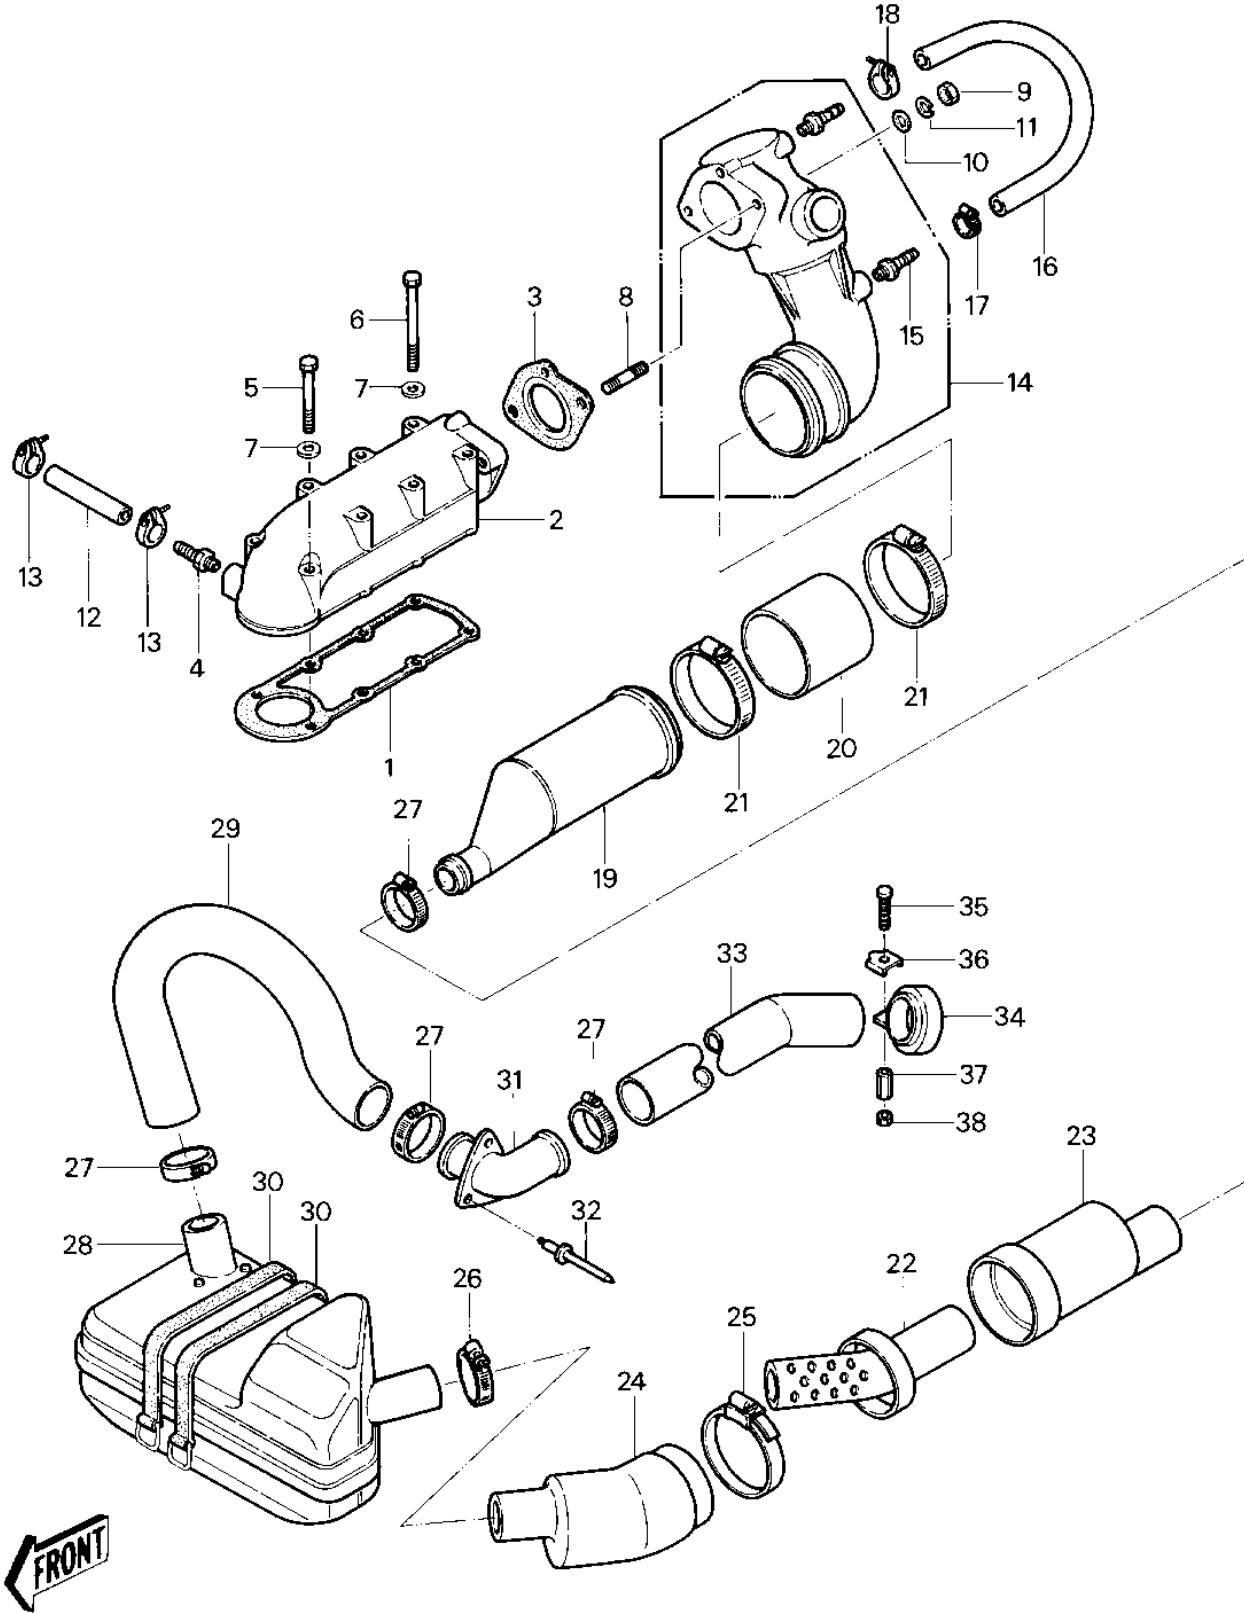

1982 JS550 PARTS DIAGRAM

MUFFLER

1982 JS550 PARTS LIST

MUFFLER

ITEM NAME	PART NUMBER	QUANTITY
GASKET,EXHAUST PIPE (Ref # 1)	11009-3051	1
PIPE-EXHAUST FRONT (Ref # 2)	18049-3008-YR	1
GASKET (Ref # 3)	11060-3730	1
JOINT,HOSE (Ref # 4)	92005-3001	1
BOLT,6X60 (Ref # 5)	110R0660	2
BOLT,6X80 (Ref # 6)	110R0680	6
WASHER (Ref # 7)	410S0600	8
STUD,8X35 (Ref # 8)	172R0835	2
NUT,8 M/M (Ref # 9)	311M0800	2
WASHER (Ref # 10)	410S0800	2
WASHER SPRING 8MM (Ref # 11)	461S0800	2
TUBE,9X16X80 (Ref # 12)	92059-3039	1
CLAMP,HOSE (Ref # 13)	92037-504	2
PIPE-COMP-EXHAUST (Ref # 14)	49062-3001-YR	1
JOINT,HOSE (Ref # 15)	92005-3001	2
TUBE,9X16X230 (Ref # 16)	92059-3040	1
CLAMP,HOSE (Ref # 17)	92037-504	1
CLAMP,HOSE (Ref # 18)	92037-504	1
MUFFLER (Ref # 19)	18001-3008	1
TUBE,MUFFLER (Ref # 20)	92059-3041	1
CLAMP (Ref # 21)	92037-541	2
PIPE-RESNTR. CONNECTR (Ref # 22)	59151-528	1
TUBE (Ref # 23)	92059-542	1
TUBE (Ref # 24)	92059-543	1
CLAMP (Ref # 25)	92037-541	1
CLAMP,HOSE (Ref # 26)	92037-506	1
CLAMP (Ref # 27)	92037-509	4
MUFFLER-COMP,WATERBOX (Ref # 28)	49070-3714	1
HOSE (Ref # 29)	92059-528	1

1982 JS550 PARTS LIST

MUFFLER

ITEM NAME	PART NUMBER	QUANTITY
BAND (Ref # 30)	92072-511	2
PIPE, TAIL (Ref # 31)	59156-506	1
RIVET (Ref # 32)	59281-506	3
HOSE, TAIL (Ref # 33)	92059-549	1
CLAMP (Ref # 34)	92037-545	1
SCREW, 6X45 (Ref # 35)	92009-3747	1
WASHER (Ref # 36)	92095-513	1
NUT, 6M/M (Ref # 37)	92015-532	1
NUT, 6M/M (Ref # 38)	311R0600	1