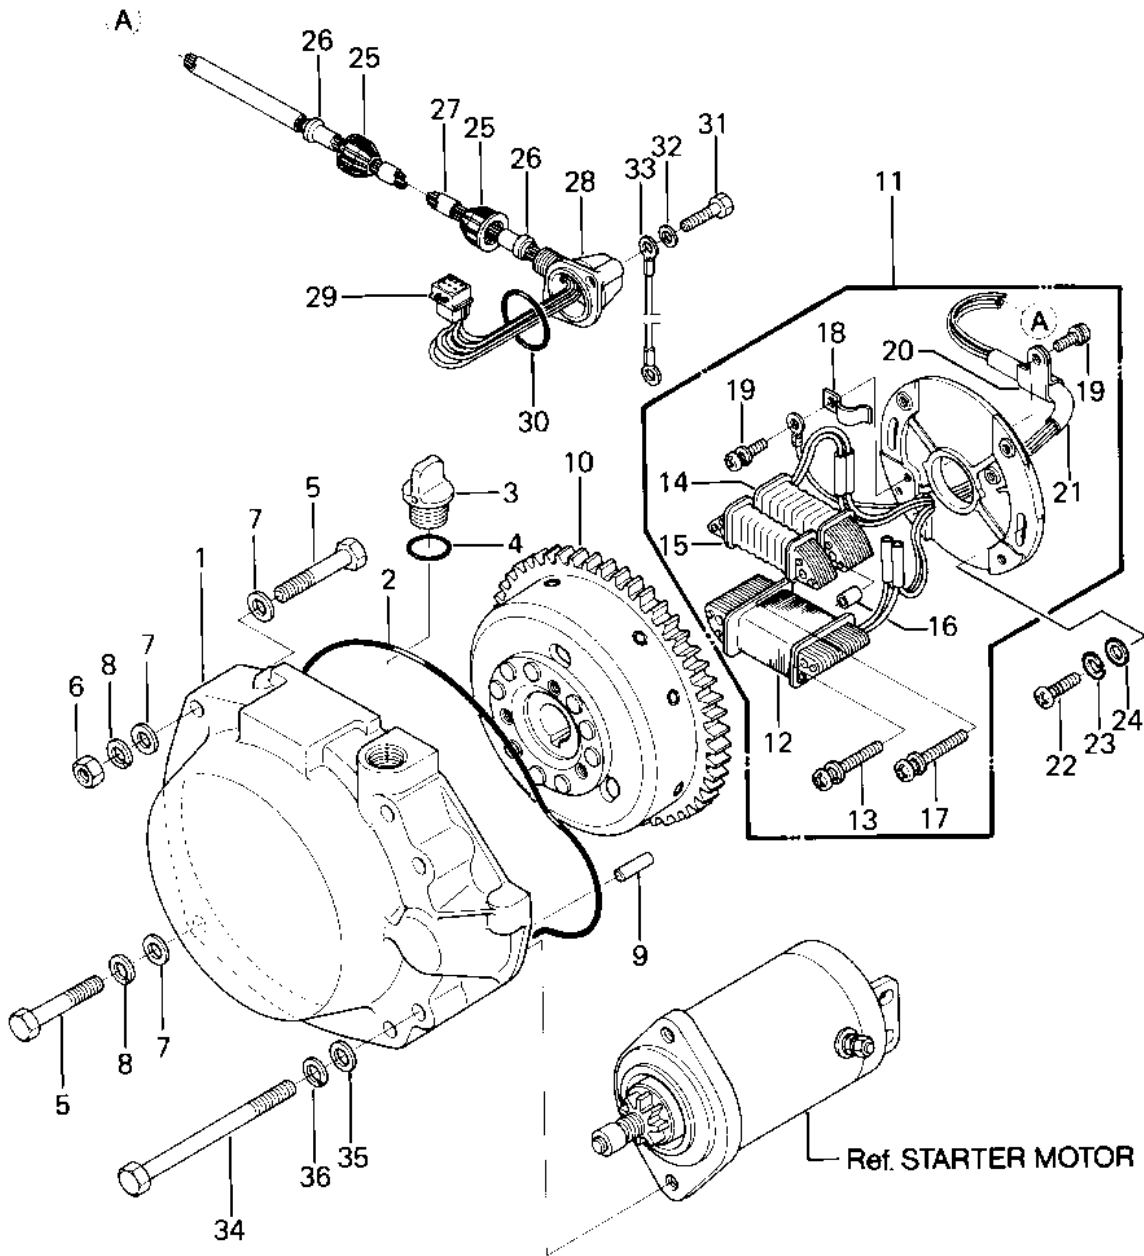

1982 JS550 PARTS DIAGRAM

GENERATOR

1982 JS550 PARTS LIST

GENERATOR

ITEM NAME	PART NUMBER	QUANTITY
COVER-GENERATOR (Ref # 1)	14031-3705	1
"O" RING (Ref # 2)	92055-521	1
BREATHER (Ref # 3)	14069-3709	1
"O" RING (Ref # 4)	92055-515	1
BOLT 8X50 (Ref # 5)	110R0850	4
NUT 8MM (Ref # 6)	311R0800	2
WASHER (Ref # 7)	410S0800	6
WASHER SPRING 8MM (Ref # 8)	461S0800	4
PIN,DOWEL (Ref # 9)	551R0612	2
FLYWHEEL,MAGNETO (Ref # 10)	21050-3020	1
STATOR ASSY (Ref # 11)	21003-3012	1
COIL,CHARGE (Ref # 12)	59031-3002	1
SCREW 5X34 (Ref # 13)	92011-530	2
COIL,EXCITING (Ref # 14)	21049-3007	1
COIL,PULSING (Ref # 15)	59026-3008	1
COLLAR,COIL (Ref # 16)	92027-3014	2
SCREW,5X38 (Ref # 17)	92009-3008	2
CLAMP (Ref # 18)	92037-520	1
SCREW 4X8 (Ref # 19)	92011-560	2
CLAMP (Ref # 20)	92037-547	1
HARNESS,MAGNETO (Ref # 21)	26001-3006	1
SCREW PAN HEAD 5X20 (Ref # 22)	220B0520	2
WASHER SPRING 5MM (Ref # 23)	461F0500	2
WASHER (Ref # 24)	92022-544	2
CAP (Ref # 25)	11012-3012	2
GROMMET (Ref # 26)	92071-3001	2
TUBE,10X345 (Ref # 27)	92059-3032	1
CAP-MAGNETO HARNESS (Ref # 28)	59176-517-YR	1
CONNECTOR,CORD (Ref # 29)	59221-506	1

1982 JS550 PARTS LIST

GENERATOR

ITEM NAME	PART NUMBER	QUANTITY
"O" RING (Ref # 30)	92055-520	1
BOLT 6X35 (Ref # 31)	110R0635	2
WASHER (Ref # 32)	410S0600	2
WIRE-LEAD,L=300 (Ref # 33)	26011-3006	1
BOLT,8X80 (Ref # 34)	92001-3011	2
WASHER (Ref # 35)	410S0800	2
WASHER SPRING 8MM (Ref # 36)	461S0800	2