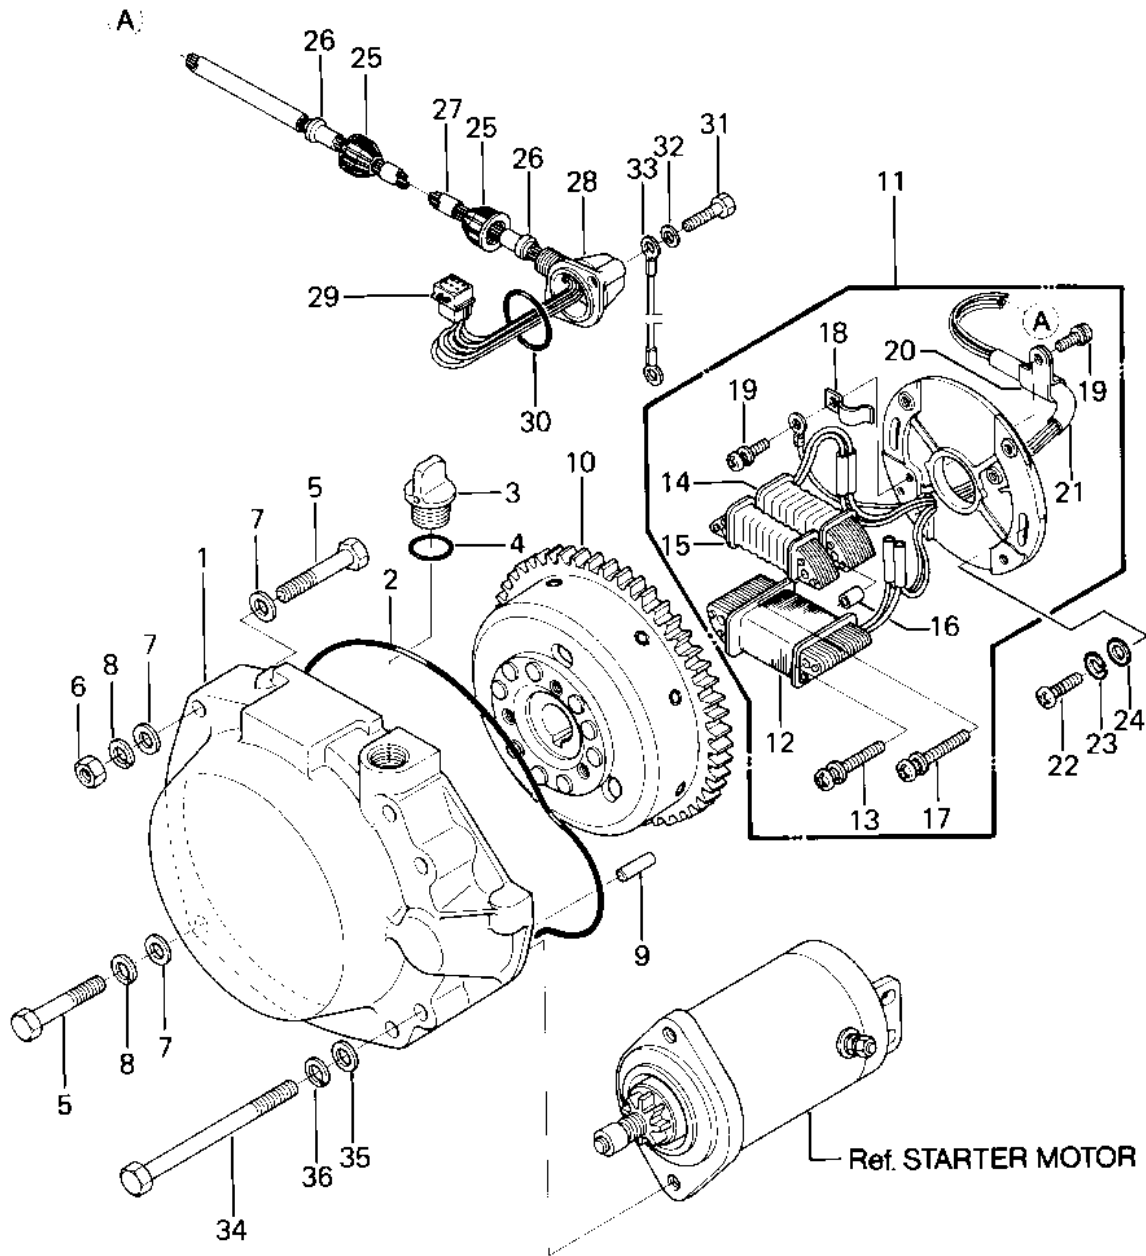

1984 JS550 PARTS DIAGRAM

GENERATOR

1984 JS550 PARTS LIST

GENERATOR

ITEM NAME	PART NUMBER	QUANTITY
COVER-GENERATOR (Ref # 1)	14031-3705	1
"O" RING (Ref # 2)	92055-521	1
BREATHER (Ref # 3)	14069-3709	1
"O" RING (Ref # 4)	92055-515	1
BOLT 8X50 (Ref # 5)	110R0850	4
NUT 8MM (Ref # 6)	311R0800	2
WASHER (Ref # 7)	410S0800	6
WASHER SPRING 8MM (Ref # 8)	461S0800	4
PIN,DOWEL (Ref # 9)	551R0612	2
FLYWHEEL,MAGNETO (Ref # 10)	21050-3020	1
STATOR ASSY (Ref # 11)	21003-3012	1
COIL,CHARGE (Ref # 12)	59031-3002	1
SCREW 5X34 (Ref # 13)	92011-530	2
COIL,EXCITING (Ref # 14)	21049-3007	1
COIL,PULSING (Ref # 15)	59026-3008	1
COLLAR,COIL (Ref # 16)	92027-3014	2
SCREW,5X38 (Ref # 17)	92009-3008	2
CLAMP (Ref # 18)	92037-520	1
SCREW 4X8 (Ref # 19)	92011-560	2
CLAMP (Ref # 20)	92037-547	1
HARNESS,MAGNETO (Ref # 21)	26001-3006	1
SCREW PAN HEAD 5X20 (Ref # 22)	220B0520	2
WASHER SPRING 5MM (Ref # 23)	461F0500	2
WASHER (Ref # 24)	92022-544	2
CAP (Ref # 25)	11012-3012	2
GROMMET (Ref # 26)	92071-3001	2
TUBE,10X345 (Ref # 27)	92059-3032	1
CAP-MAGNETO HARNESS (Ref # 28)	59176-517-YR	1
CONNECTOR,CORD (Ref # 29)	59221-506	1

1984 JS550 PARTS LIST

GENERATOR

ITEM NAME	PART NUMBER	QUANTITY
"O" RING (Ref # 30)	92055-520	1
BOLT 6X35 (Ref # 31)	110R0635	2
WASHER (Ref # 32)	410S0600	2
WIRE-LEAD,L=300 (Ref # 33)	26011-3006	1
BOLT,8X80 (Ref # 34)	92001-3011	2
WASHER (Ref # 35)	410S0800	2
WASHER SPRING 8MM (Ref # 36)	461S0800	2