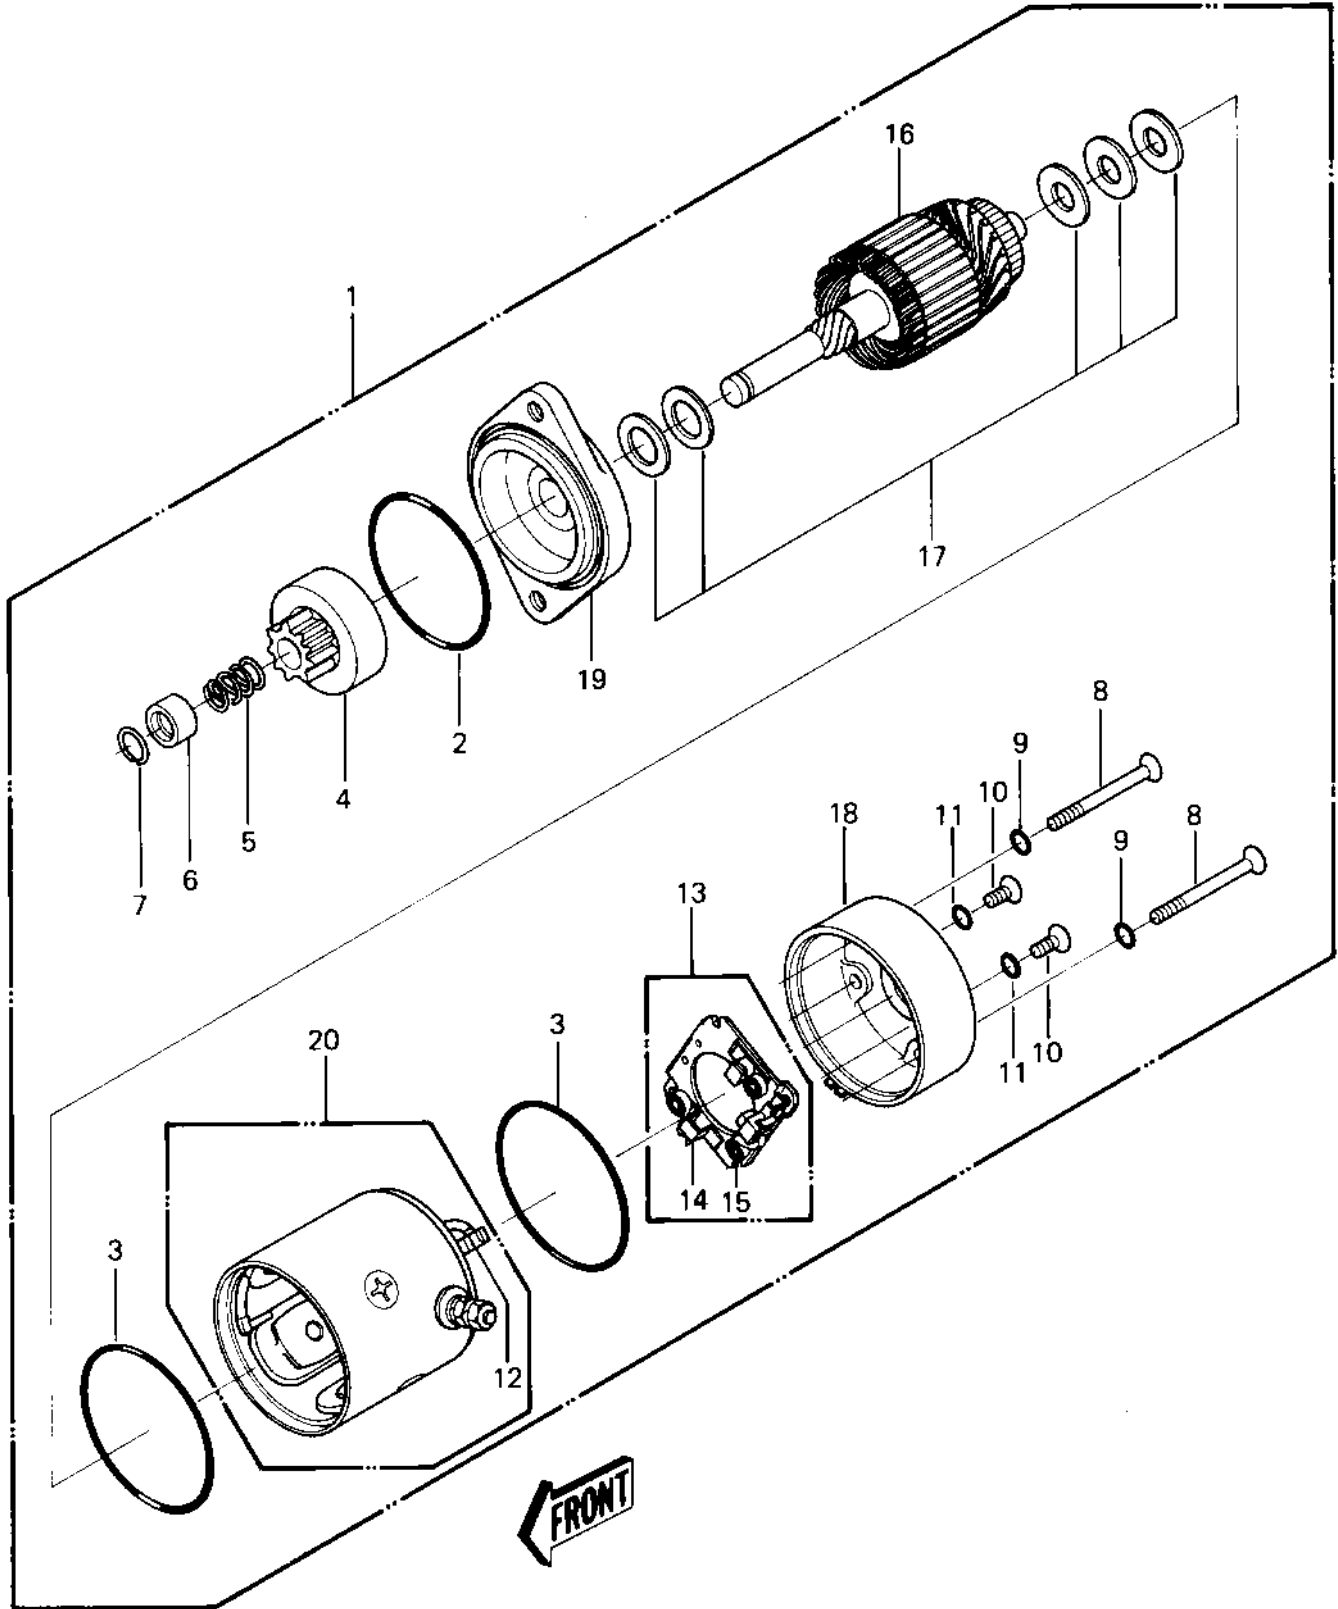

1982 JS550 PARTS DIAGRAM

STARTER MOTOR

1982 JS550 PARTS LIST

STARTER MOTOR

ITEM NAME	PART NUMBER	QUANTITY
STARTER-ELECTRIC (Ref # 1)	21163-3710	1
"O" RING,65MM (Ref # 2)	671B2565	1
"O" RING(4) (Ref # 3)	92055-517	2
PINION ASSY-STARTER (Ref # 4)	59051-3005	1
SPRING,RETURN (Ref # 5)	92081-541	1
STOPPER,PINION (Ref # 6)	92027-513	1
RING,SNAP (Ref # 7)	92036-517	1
SCREW 6X107 (Ref # 8)	92011-549	2
"O" RING,6M/M (Ref # 9)	670B1506	2
SCREW 4X8 (Ref # 10)	92011-550	2
"O" RING,5MM (Ref # 11)	670B1505	2
BRUSH(+) (Ref # 12)	21039-3003	2
HOLDER ASSY,BRUSH (Ref # 13)	14079-3002	1
BRUSH(-) (Ref # 14)	21039-3004	1
SPRING,BRUSH (Ref # 15)	92081-540	3
ARMATURE ASSY (Ref # 16)	21080-3001	1
WASHER SET (Ref # 17)	92022-3044	1
COVER ASSY-REAR (Ref # 18)	14025-3027	1
COVER ASSY-FRONT (Ref # 19)	14025-3028	1
YOKE ASSY (Ref # 20)	49117-3002	1