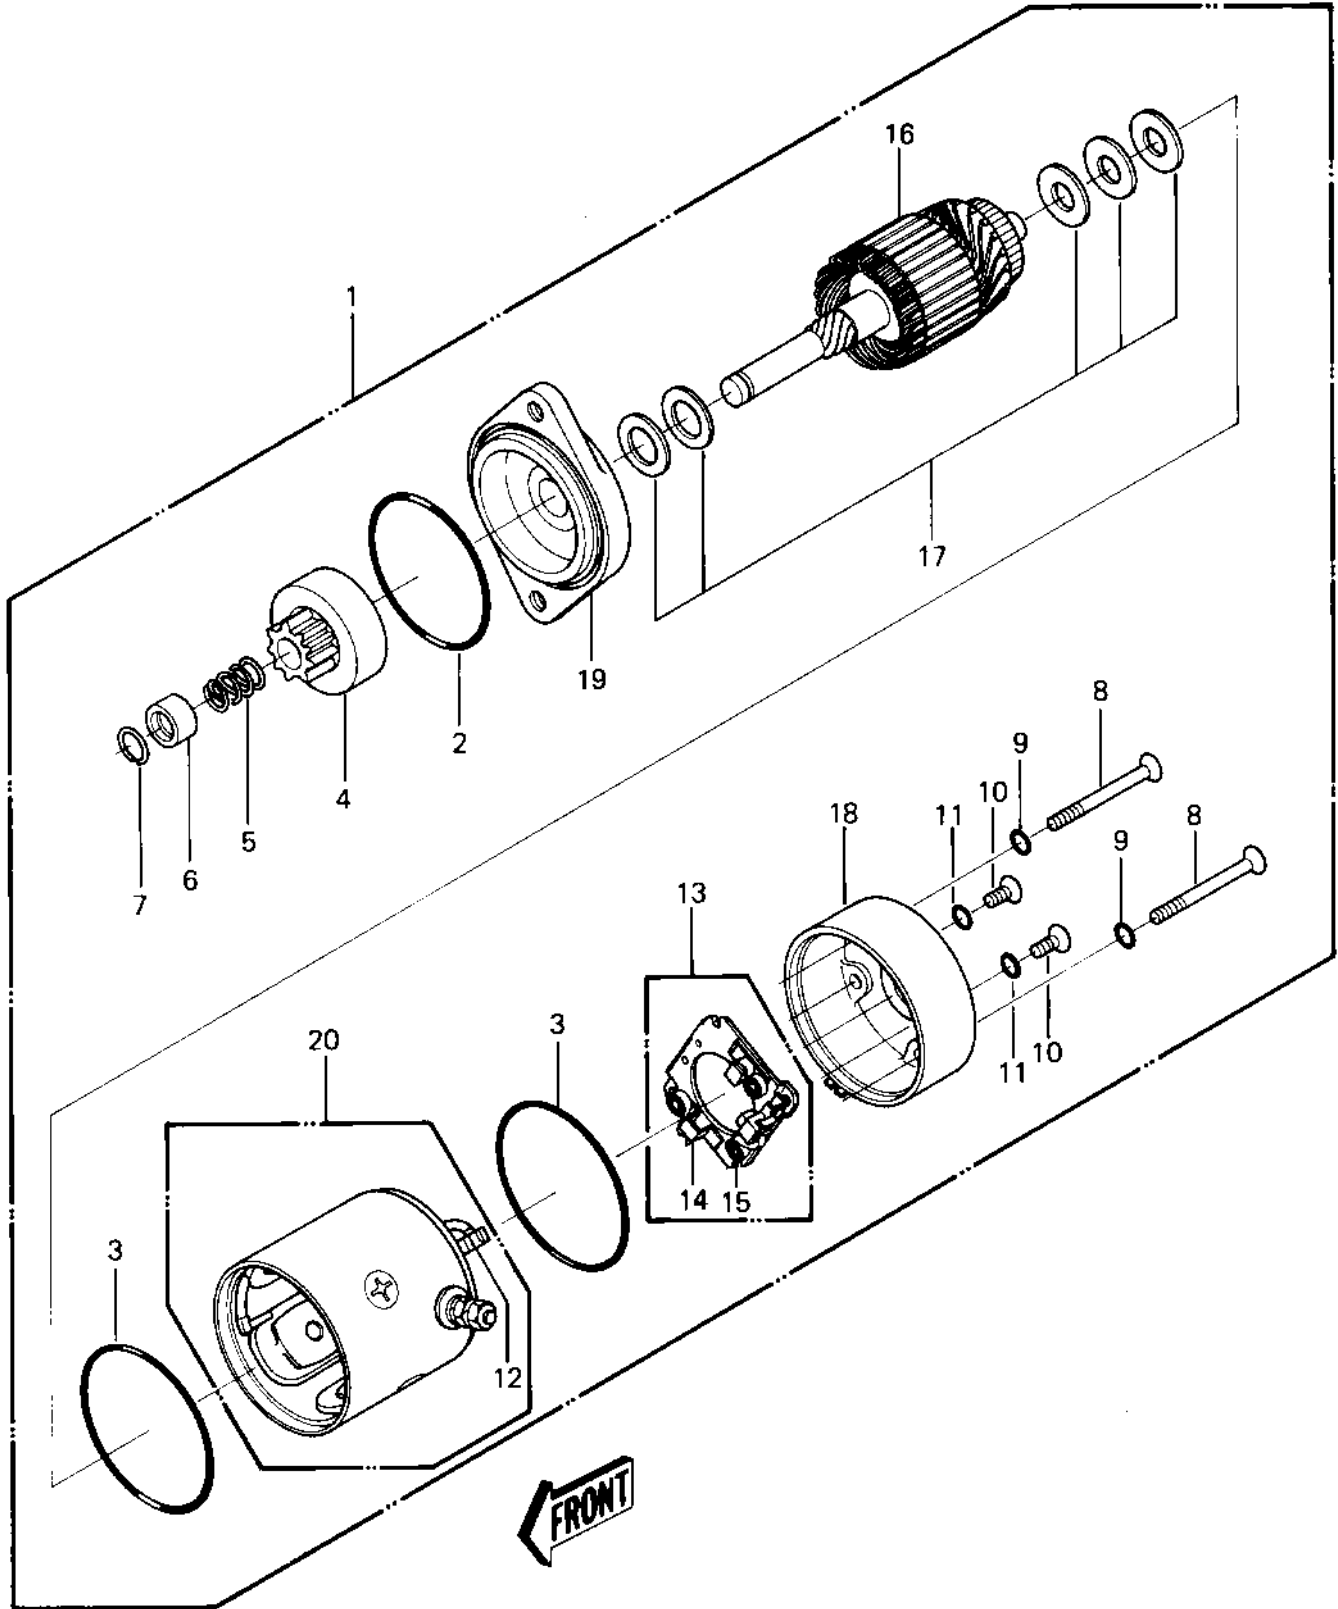

1983 JS550 PARTS DIAGRAM

STARTER MOTOR

1983 JS550 PARTS LIST

STARTER MOTOR

ITEM NAME	PART NUMBER	QUANTITY
STARTER-ELECTRIC (Ref # 1)	21163-3710	1
"O" RING,65MM (Ref # 2)	671B2565	1
"O" RING(4) (Ref # 3)	92055-517	2
PINION ASSY-STARTER (Ref # 4)	59051-3005	1
SPRING,RETURN (Ref # 5)	92081-541	1
STOPPER,PINION (Ref # 6)	92027-513	1
RING,SNAP (Ref # 7)	92036-517	1
SCREW 6X107 (Ref # 8)	92011-549	2
"O" RING,6M/M (Ref # 9)	670B1506	2
SCREW 4X8 (Ref # 10)	92011-550	2
"O" RING,5MM (Ref # 11)	670B1505	2
BRUSH(+) (Ref # 12)	21039-3003	2
HOLDER ASSY,BRUSH (Ref # 13)	14079-3002	1
BRUSH(-) (Ref # 14)	21039-3004	1
SPRING,BRUSH (Ref # 15)	92081-540	3
ARMATURE ASSY (Ref # 16)	21080-3001	1
WASHER SET (Ref # 17)	92022-3044	1
COVER ASSY-REAR (Ref # 18)	14025-3027	1
COVER ASSY-FRONT (Ref # 19)	14025-3028	1
YOKE ASSY (Ref # 20)	49117-3002	1