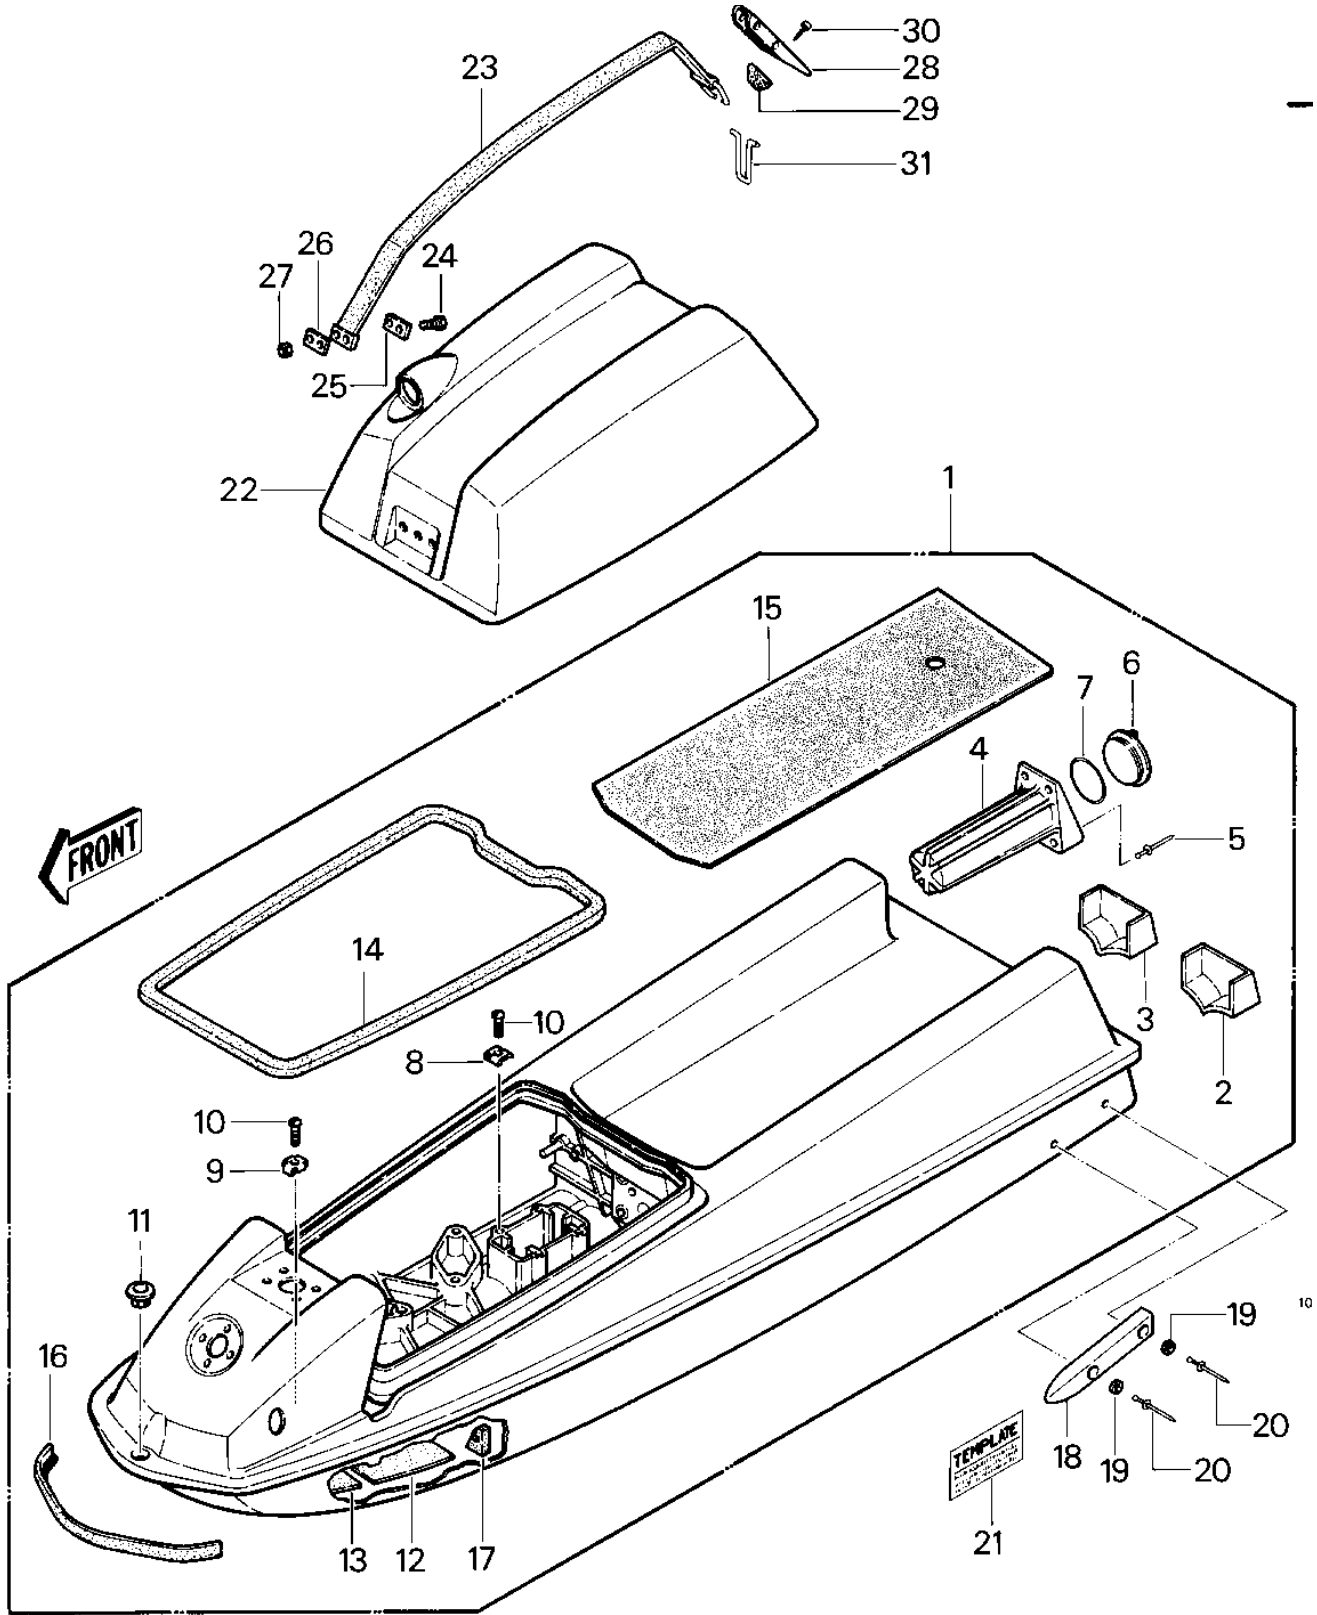

# 1982 JS550 PARTS DIAGRAM

HULL/ENGINE HOOD (JS550-A1/A2)

# 1982 JS550 PARTS LIST

## HULL/ENGINE HOOD (JS550-A1/A2)

ITEM NAME	PART NUMBER	QUANTITY
HULL-ASSY,JET-WHITE (Ref # 1)	59431-3704-8C	1
HULL EXTENSION-LH (Ref # 2)	59251-3006-8C	1
HULL EXTENSION-RH (Ref # 3)	59251-3005-8C	1
CASE-ASSY-FIRE (Ref # 4)	32099-5501	1
RIVET (Ref # 5)	59281-506	4
CAP,FIRE EXT.BLACK (Ref # 6)	11012-3724	1
"0" RING (Ref # 7)	671B2585	1
HOOK (Ref # 8)	27012-501	7
HOOK (Ref # 9)	27012-502	2
SCREW 0.22 X 0.563 (Ref # 10)	92011-561	9
BUSHING (Ref # 11)	92028-3013	1
DAMPER,6.0TX90X300 (Ref # 12)	92075-521	2
DAMPER,3.0TX90X200 (Ref # 13)	92075-522	2
GASKET,ENGINE COVER (Ref # 14)	92065-539	1
MAT (Ref # 15)	59131-502	1
BUMPER (Ref # 16)	59201-502	1
DETENT,STEERING CABLE (Ref # 17)	59346-504	3
STABILIZER (Ref # 18)	59437-3002	2
WASHER,5X16X1.5 (Ref # 19)	92022-3041	4
RIVET (Ref # 20)	92039-3002	4
INST JS STABILIZER (Ref # 21)	99969-0560	AR
HOOD-COMP-ENGINE,JET (Ref # 22)	59456-3719-8C	1
BAND,HOOD (Ref # 23)	92072-3746	1
BOLT,6X30 (Ref # 24)	92001-3022	2
WASHER,BAND (Ref # 25)	92022-509	1
PLATE-ENG. CVR. STRAP (Ref # 26)	59086-501	1
NUT,6M/M (Ref # 27)	311R0600	2
LEVER (Ref # 28)	13168-3701	1
DETENT-HOOD LEVER (Ref # 29)	59346-503	1

# 1982 JS550 PARTS LIST

HULL/ENGINE HOOD (JS550-A1/A2)

ITEM NAME	PART NUMBER	QUANTITY
SCREW 0.16X0.5 (Ref # 30)	92011-562	1
HINGE-HOOD LEVER (Ref # 31)	53009-503	1