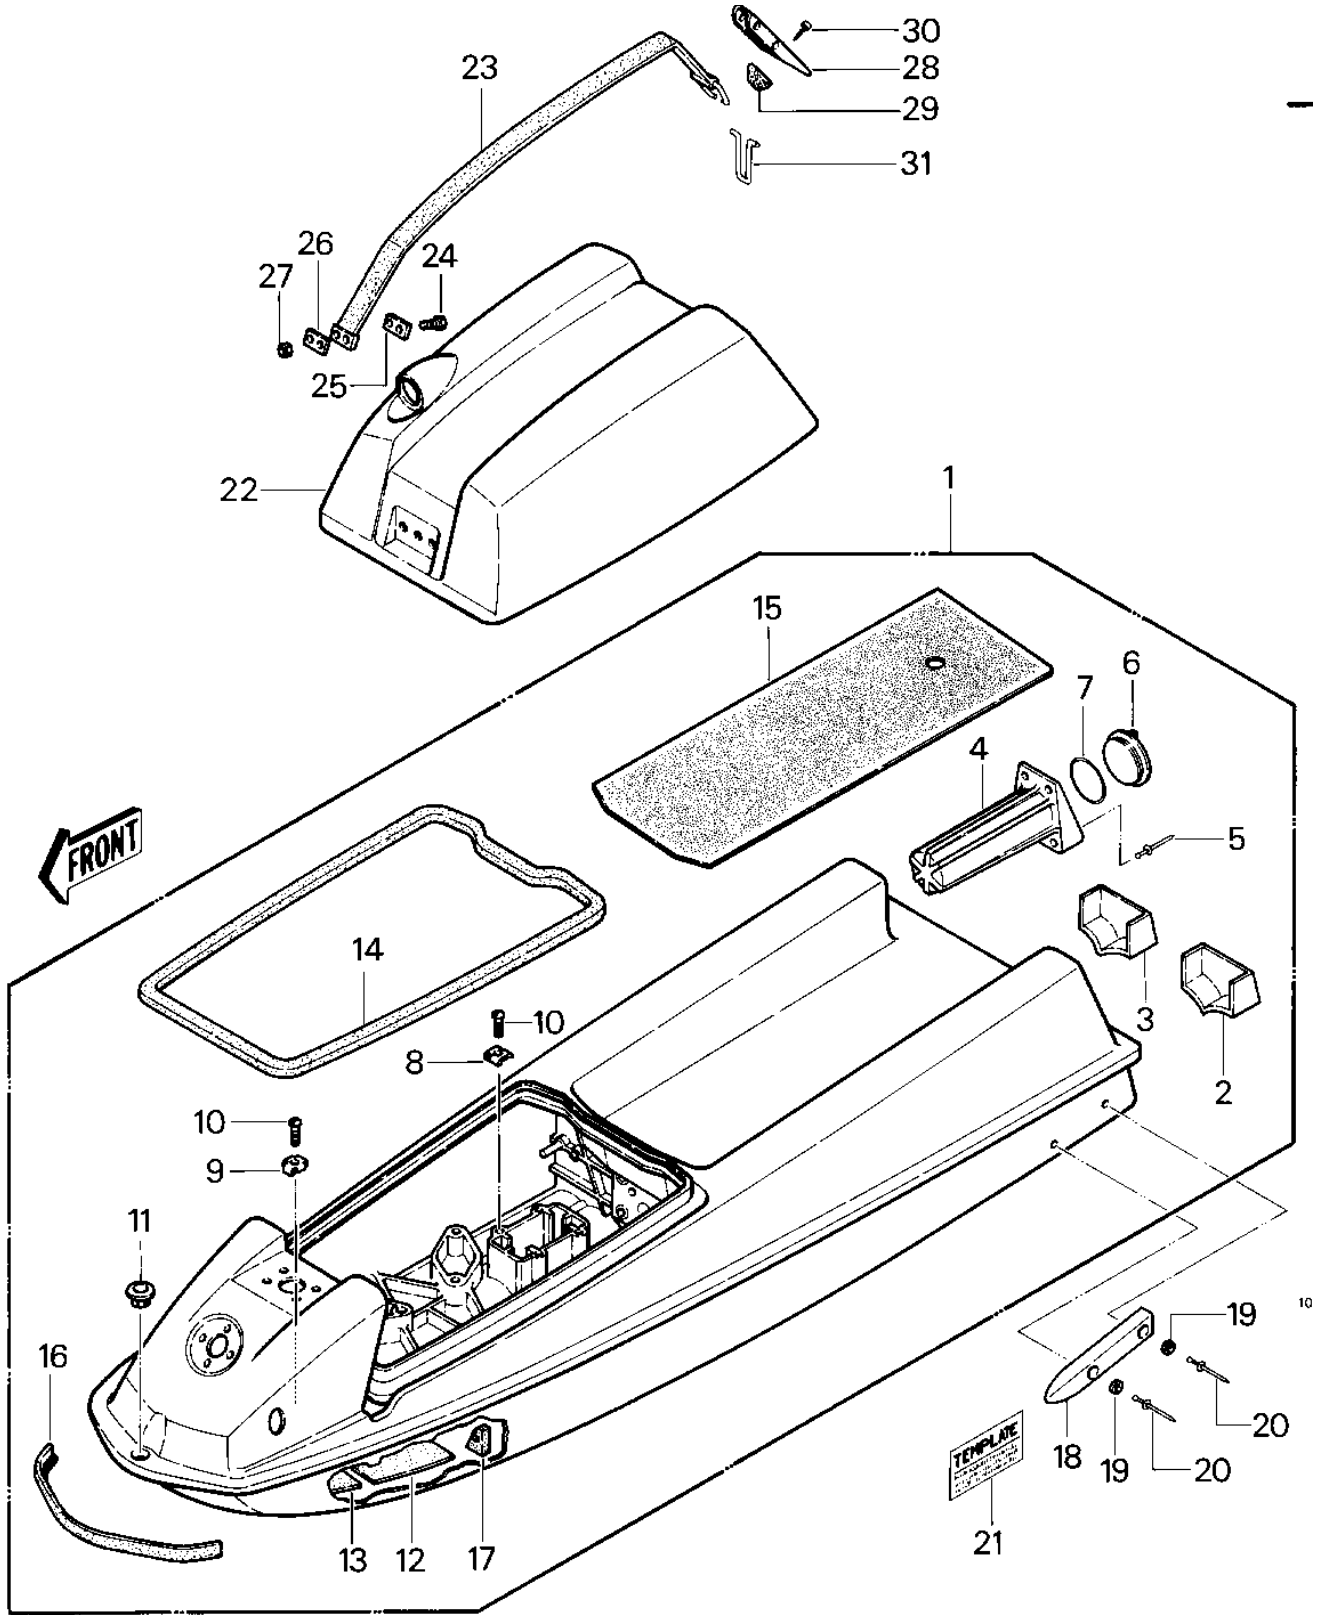

1983 JS550 PARTS DIAGRAM

HULL/ENGINE HOOD (JS550-A1/A2)

1983 JS550 PARTS LIST

HULL/ENGINE HOOD (JS550-A1/A2)

ITEM NAME	PART NUMBER	QUANTITY
HULL-ASSY,JET-WHITE (Ref # 1)	59431-3704-8C	1
HULL EXTENSION-LH (Ref # 2)	59251-3006-8C	1
HULL EXTENSION-RH (Ref # 3)	59251-3005-8C	1
CASE-ASSY-FIRE (Ref # 4)	32099-5501	1
RIVET (Ref # 5)	59281-506	4
CAP,FIRE EXT.BLACK (Ref # 6)	11012-3724	1
"0" RING (Ref # 7)	671B2585	1
HOOK (Ref # 8)	27012-501	7
HOOK (Ref # 9)	27012-502	2
SCREW 0.22 X 0.563 (Ref # 10)	92011-561	9
BUSHING (Ref # 11)	92028-3013	1
DAMPER,6.0TX90X300 (Ref # 12)	92075-521	2
DAMPER,3.0TX90X200 (Ref # 13)	92075-522	2
GASKET,ENGINE COVER (Ref # 14)	92065-539	1
MAT (Ref # 15)	59131-502	1
BUMPER (Ref # 16)	59201-3691	1
DETENT,STEERING CABLE (Ref # 17)	59346-504	3
STABILIZER (Ref # 18)	59437-3002	2
WASHER,5X16X1.5 (Ref # 19)	92022-3041	4
RIVET (Ref # 20)	92039-3002	4
INST JS STABILIZER (Ref # 21)	99969-0560	AR
HOOD-COMP-ENGINE,JET (Ref # 22)	59456-3719-8C	1
BAND,HOOD (Ref # 23)	92072-3746	1
BOLT,6X30 (Ref # 24)	92001-3022	2
WASHER,BAND (Ref # 25)	92022-509	1
PLATE-ENG. CVR. STRAP (Ref # 26)	59086-501	1
NUT,6M/M (Ref # 27)	311R0600	2
LEVER (Ref # 28)	13168-3701	1
DETENT-HOOD LEVER (Ref # 29)	59346-503	1

1983 JS550 PARTS LIST

HULL/ENGINE HOOD (JS550-A1/A2)

ITEM NAME	PART NUMBER	QUANTITY
SCREW 0.16X0.5 (Ref # 30)	92011-562	1
HINGE-HOOD LEVER (Ref # 31)	53009-503	1