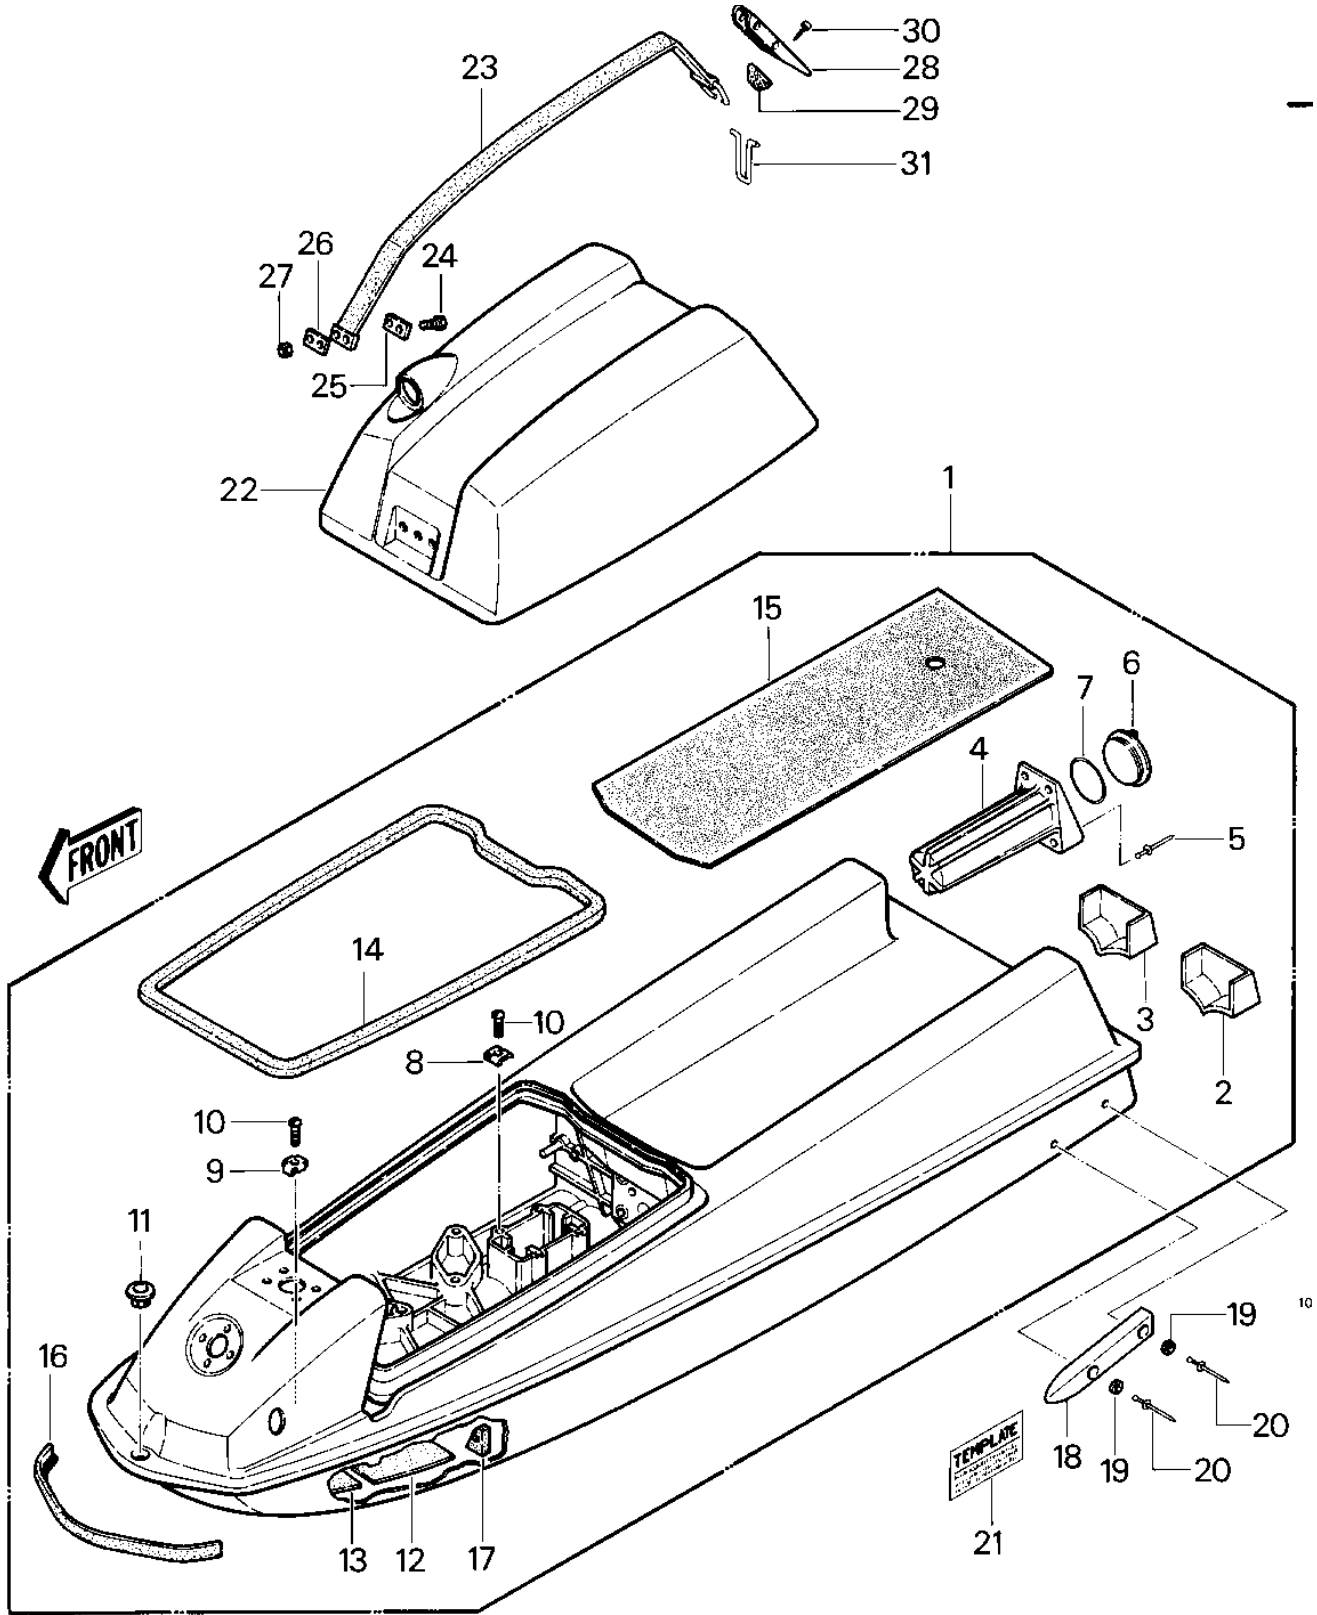

# 1983 JS550 PARTS DIAGRAM

HULL/ENGINE HOOD (JS550-A1/A2)

# 1983 JS550 PARTS LIST

## HULL/ENGINE HOOD (JS550-A1/A2)

ITEM NAME	PART NUMBER	QUANTITY
HULL-ASSY,JET-WHITE (Ref # 1)	59431-3704-8C	1
HULL EXTENSION-LH (Ref # 2)	59251-3006-8C	1
HULL EXTENSION-RH (Ref # 3)	59251-3005-8C	1
CASE-ASSY-FIRE (Ref # 4)	32099-5501	1
RIVET (Ref # 5)	59281-506	4
CAP,FIRE EXT.BLACK (Ref # 6)	11012-3724	1
"0" RING (Ref # 7)	671B2585	1
HOOK (Ref # 8)	27012-501	7
HOOK (Ref # 9)	27012-502	2
SCREW 0.22 X 0.563 (Ref # 10)	92011-561	9
BUSHING (Ref # 11)	92028-3013	1
DAMPER,6.0TX90X300 (Ref # 12)	92075-521	2
DAMPER,3.0TX90X200 (Ref # 13)	92075-522	2
GASKET,ENGINE COVER (Ref # 14)	92065-539	1
MAT (Ref # 15)	59131-502	1
BUMPER (Ref # 16)	59201-3691	1
DETENT,STEERING CABLE (Ref # 17)	59346-504	3
STABILIZER (Ref # 18)	59437-3002	2
WASHER,5X16X1.5 (Ref # 19)	92022-3041	4
RIVET (Ref # 20)	92039-3002	4
INST JS STABILIZER (Ref # 21)	99969-0560	AR
HOOD-COMP-ENGINE,JET (Ref # 22)	59456-3719-8C	1
BAND,HOOD (Ref # 23)	92072-3746	1
BOLT,6X30 (Ref # 24)	92001-3022	2
WASHER,BAND (Ref # 25)	92022-509	1
PLATE-ENG. CVR. STRAP (Ref # 26)	59086-501	1
NUT,6M/M (Ref # 27)	311R0600	2
LEVER (Ref # 28)	13168-3701	1
DETENT-HOOD LEVER (Ref # 29)	59346-503	1

# 1983 JS550 PARTS LIST

HULL/ENGINE HOOD (JS550-A1/A2)

ITEM NAME	PART NUMBER	QUANTITY
SCREW 0.16X0.5 (Ref # 30)	92011-562	1
HINGE-HOOD LEVER (Ref # 31)	53009-503	1