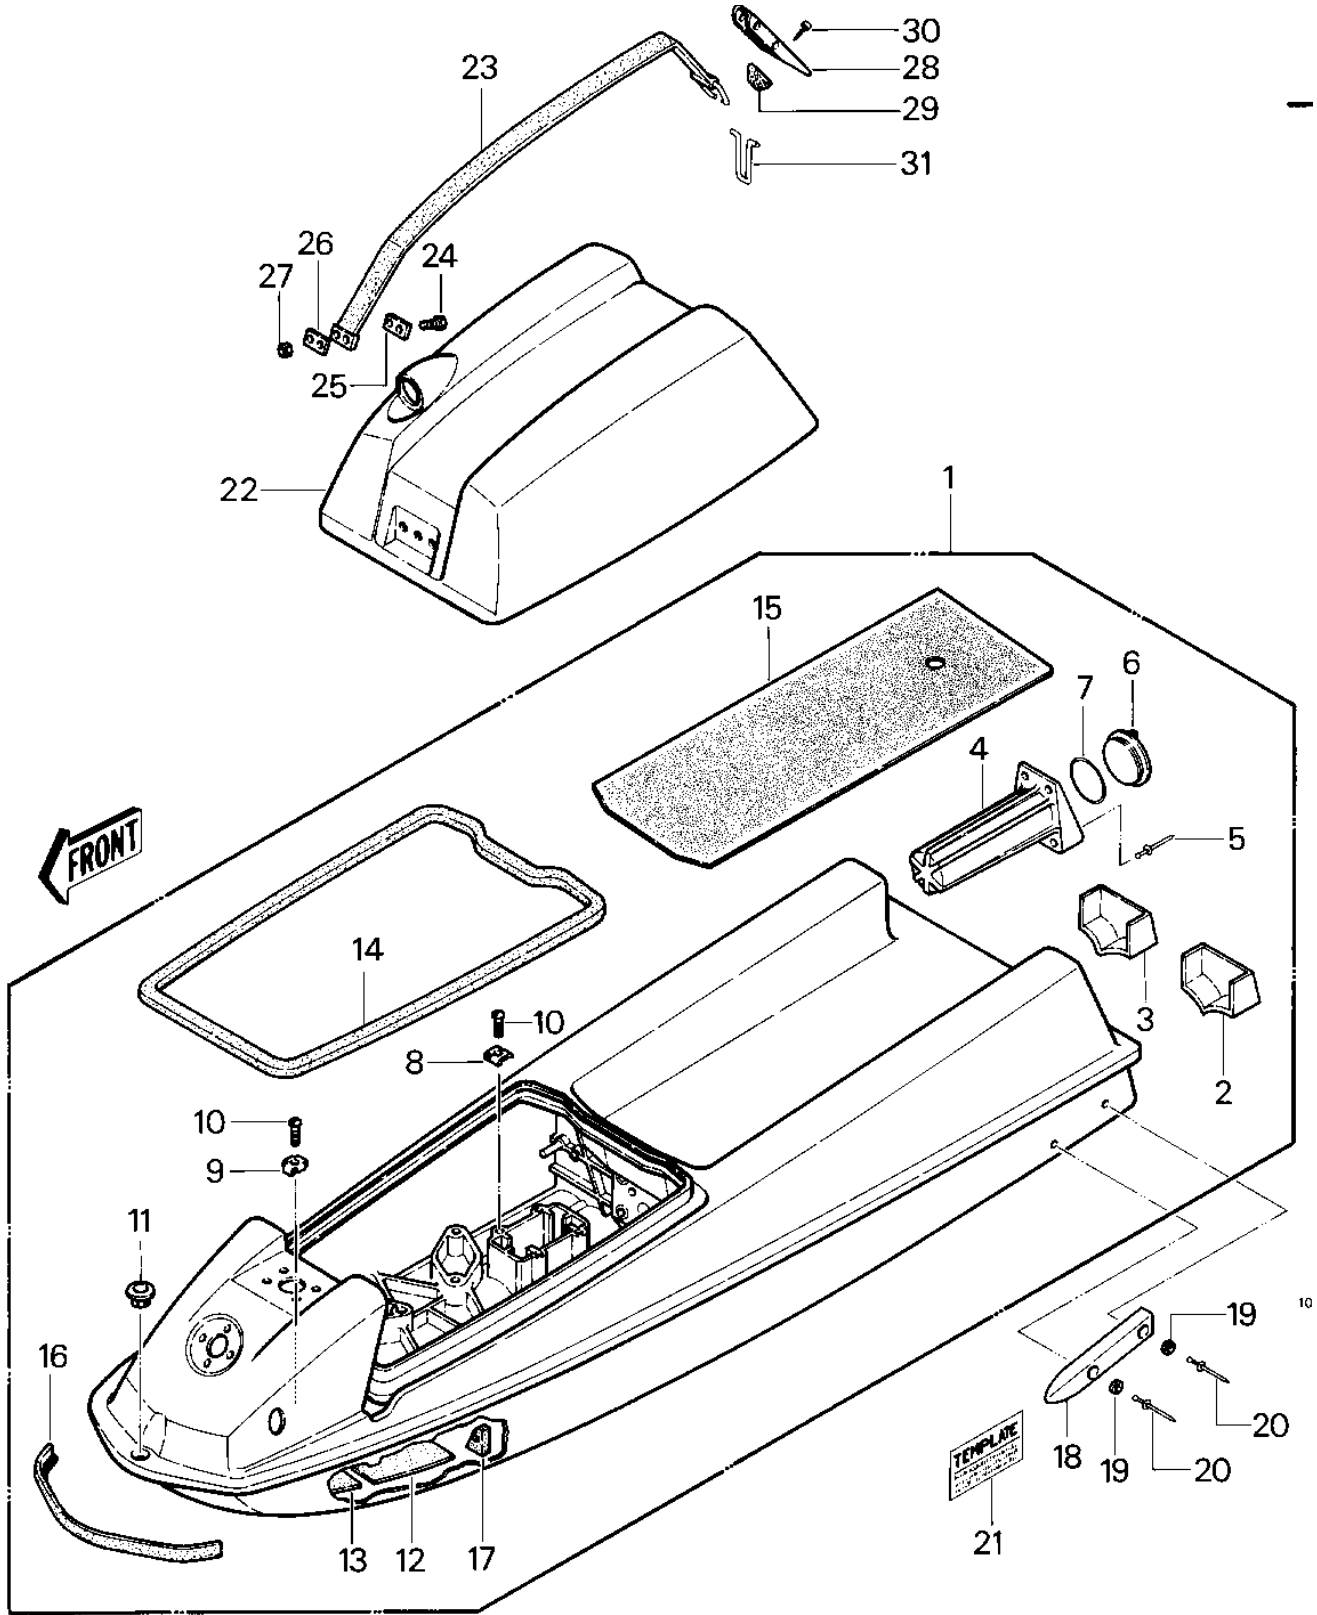

1984 JS550 PARTS DIAGRAM

HULL/ENGINE HOOD (JS550-A1/A2)

1984 JS550 PARTS LIST

HULL/ENGINE HOOD (JS550-A1/A2)

ITEM NAME	PART NUMBER	QUANTITY
HULL-ASSY,JET-WHITE (Ref # 1)	59431-3704-8C	1
HULL EXTENSION-LH (Ref # 2)	59251-3006-8C	1
HULL EXTENSION-RH (Ref # 3)	59251-3005-8C	1
CASE-ASSY-FIRE (Ref # 4)	32099-5501	1
RIVET (Ref # 5)	59281-506	4
CAP,FIRE EXT.BLACK (Ref # 6)	11012-3724	1
"O" RING (Ref # 7)	671B2585	1
HOOK (Ref # 8)	27012-501	7
HOOK (Ref # 9)	27012-502	2
SCREW 0.22 X 0.563 (Ref # 10)	92011-561	9
BUSHING (Ref # 11)	92028-3013	1
DAMPER,6.0TX90X300 (Ref # 12)	92075-521	2
DAMPER,3.0TX90X200 (Ref # 13)	92075-522	2
GASKET,ENGINE COVER (Ref # 14)	92065-539	1
MAT (Ref # 15)	59131-502	1
BUMPER (Ref # 16)	59201-502	1
DETENT,STEERING CABLE (Ref # 17)	59346-504	3
STABILIZER (Ref # 18)	59437-3002	2
WASHER,5X16X1.5 (Ref # 19)	92022-3041	4
RIVET (Ref # 20)	92039-3002	4
INST JS STABILIZER (Ref # 21)	99969-0560	AR
HOOD-COMP-ENGINE,JET (Ref # 22)	59456-3719-8C	1
BAND,HOOD (Ref # 23)	92072-3746	1
BOLT,6X30 (Ref # 24)	92001-3022	2
WASHER,BAND (Ref # 25)	92022-509	1
PLATE-ENG. CVR. STRAP (Ref # 26)	59086-501	1
NUT,6M/M (Ref # 27)	311R0600	2
LEVER (Ref # 28)	13168-3701	1
DETENT-HOOD LEVER (Ref # 29)	59346-503	1

1984 JS550 PARTS LIST

HULL/ENGINE HOOD (JS550-A1/A2)

ITEM NAME	PART NUMBER	QUANTITY
SCREW 0.16X0.5 (Ref # 30)	92011-562	1
HINGE-HOOD LEVER (Ref # 31)	53009-503	1