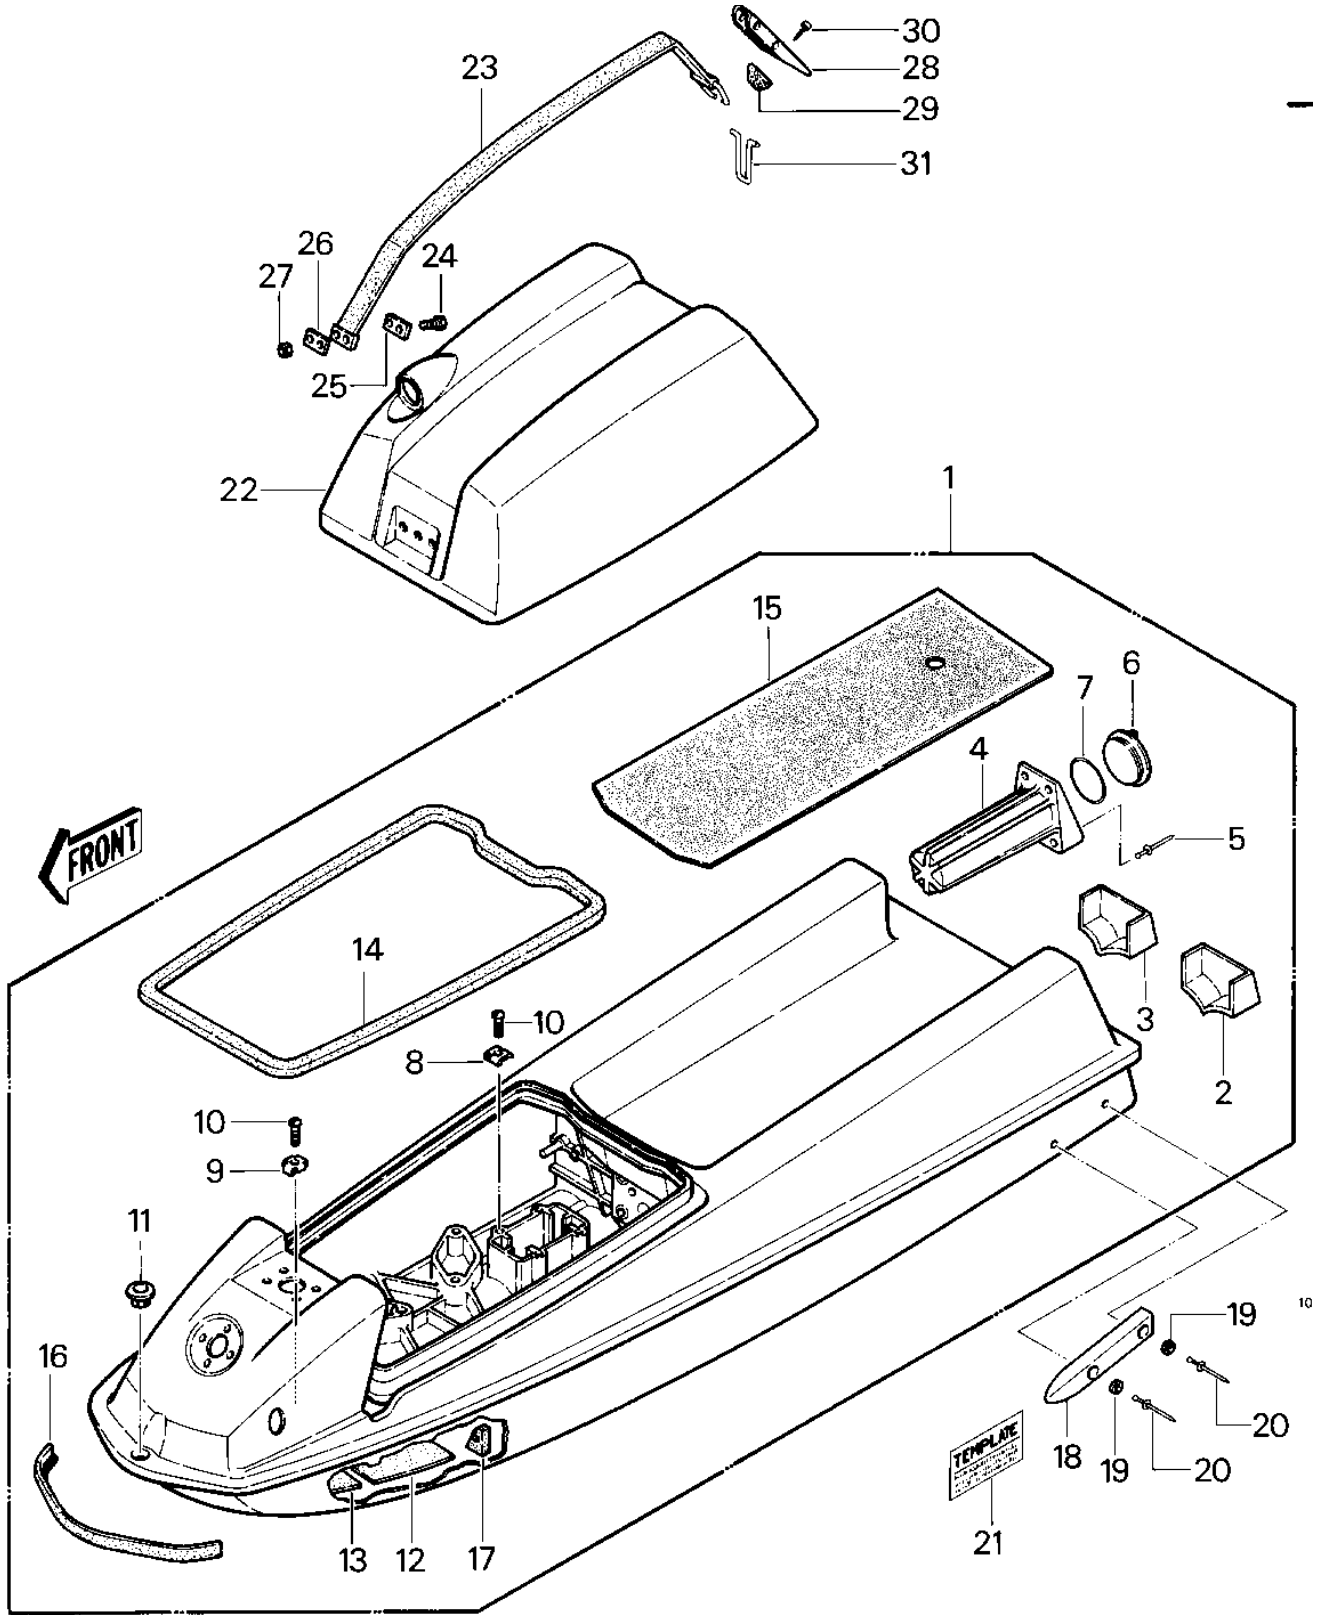

1985 JS550 PARTS DIAGRAM

HULL/ENGINE HOOD (JS550-A1/A2)

1985 JS550 PARTS LIST

HULL/ENGINE HOOD (JS550-A1/A2)

ITEM NAME	PART NUMBER	QUANTITY
HULL-ASSY,JET-WHITE (Ref # 1)	59431-3704-8C	1
HULL EXTENSION-LH (Ref # 2)	59251-3006-8C	1
HULL EXTENSION-RH (Ref # 3)	59251-3005-8C	1
CASE-ASSY-FIRE (Ref # 4)	32099-5501	1
RIVET (Ref # 5)	59281-506	4
CAP,FIRE EXT.BLACK (Ref # 6)	11012-3724	1
"O" RING (Ref # 7)	671B2585	1
HOOK (Ref # 8)	27012-501	7
HOOK (Ref # 9)	27012-502	2
SCREW 0.22 X 0.563 (Ref # 10)	92011-561	9
BUSHING (Ref # 11)	92028-3013	1
DAMPER,6.0TX90X300 (Ref # 12)	92075-521	2
DAMPER,3.0TX90X200 (Ref # 13)	92075-522	2
GASKET,ENGINE COVER (Ref # 14)	92065-539	1
MAT (Ref # 15)	59131-502	1
BUMPER (Ref # 16)	59201-502	1
DETENT,STEERING CABLE (Ref # 17)	59346-504	3
STABILIZER (Ref # 18)	59437-3002	2
WASHER,5X16X1.5 (Ref # 19)	92022-3041	4
RIVET (Ref # 20)	92039-3002	4
INST JS STABILIZER (Ref # 21)	99969-0560	AR
HOOD-COMP-ENGINE,JET (Ref # 22)	59456-3719-8C	1
BAND,HOOD (Ref # 23)	92072-3746	1
BOLT,6X30 (Ref # 24)	92001-3022	2
WASHER,BAND (Ref # 25)	92022-509	1
PLATE-ENG. CVR. STRAP (Ref # 26)	59086-501	1
NUT,6M/M (Ref # 27)	311R0600	2
LEVER (Ref # 28)	13168-3701	1
DETENT-HOOD LEVER (Ref # 29)	59346-503	1

1985 JS550 PARTS LIST

HULL/ENGINE HOOD (JS550-A1/A2)

ITEM NAME	PART NUMBER	QUANTITY
SCREW 0.16X0.5 (Ref # 30)	92011-562	1
HINGE-HOOD LEVER (Ref # 31)	53009-503	1