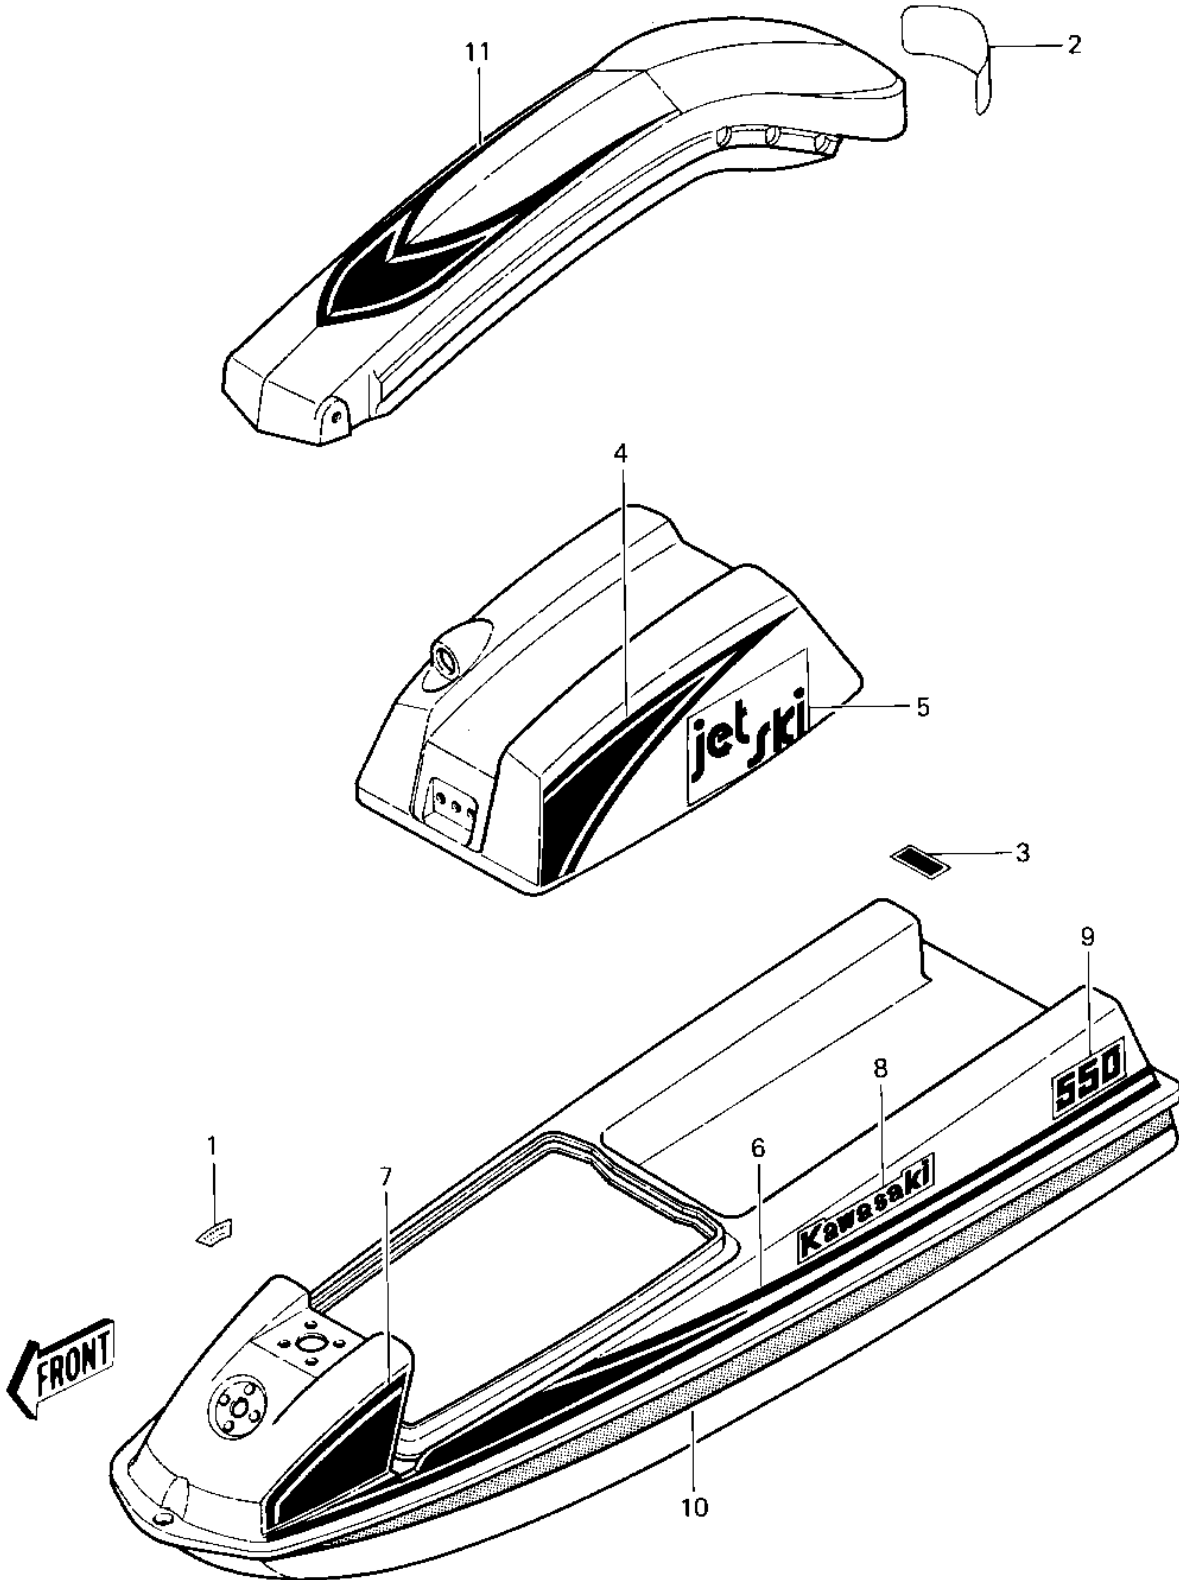

# 1982 JS550 PARTS DIAGRAM

LABELS (JS550-A1)

# 1982 JS550 PARTS LIST

## LABELS (JS550-A1)

ITEM NAME	PART NUMBER	QUANTITY
LABEL,FUEL (Ref # 1)	56040-3001	1
LABEL-SFTY-HNDL POLE (Ref # 2)	56022-507	1
LABEL FIRE EXT (Ref # 3)	56022-506	1
DECAL-LH ENGINE COVER (Ref # 4)	56030-3044	1
DECAL-RH ENGINE COVER (Ref # 4)	56030-3043	1
DECAL-"JET SKI" LOGO (Ref # 5)	56030-3045	2
DECAL-LH REAR DECK (Ref # 6)	56030-3039	1
DECAL-RH REAR DECK (Ref # 6)	56030-3038	1
DECAL,FR-DECK LH RED (Ref # 7)	56030-3042	1
DECAL,FR-DECK RH RED (Ref # 7)	56030-3041	1
DECAL-"KAWASAKI" LOGO (Ref # 8)	56030-3037	2
DECAL-"550" LOGO (Ref # 9)	56030-3046	2
DECAL-LH HULL (Ref # 10)	56030-3036	1
DECAL-RH HULL (Ref # 10)	56030-3035	1
DECAL-HANDLE POLE (Ref # 11)	56030-3040	1