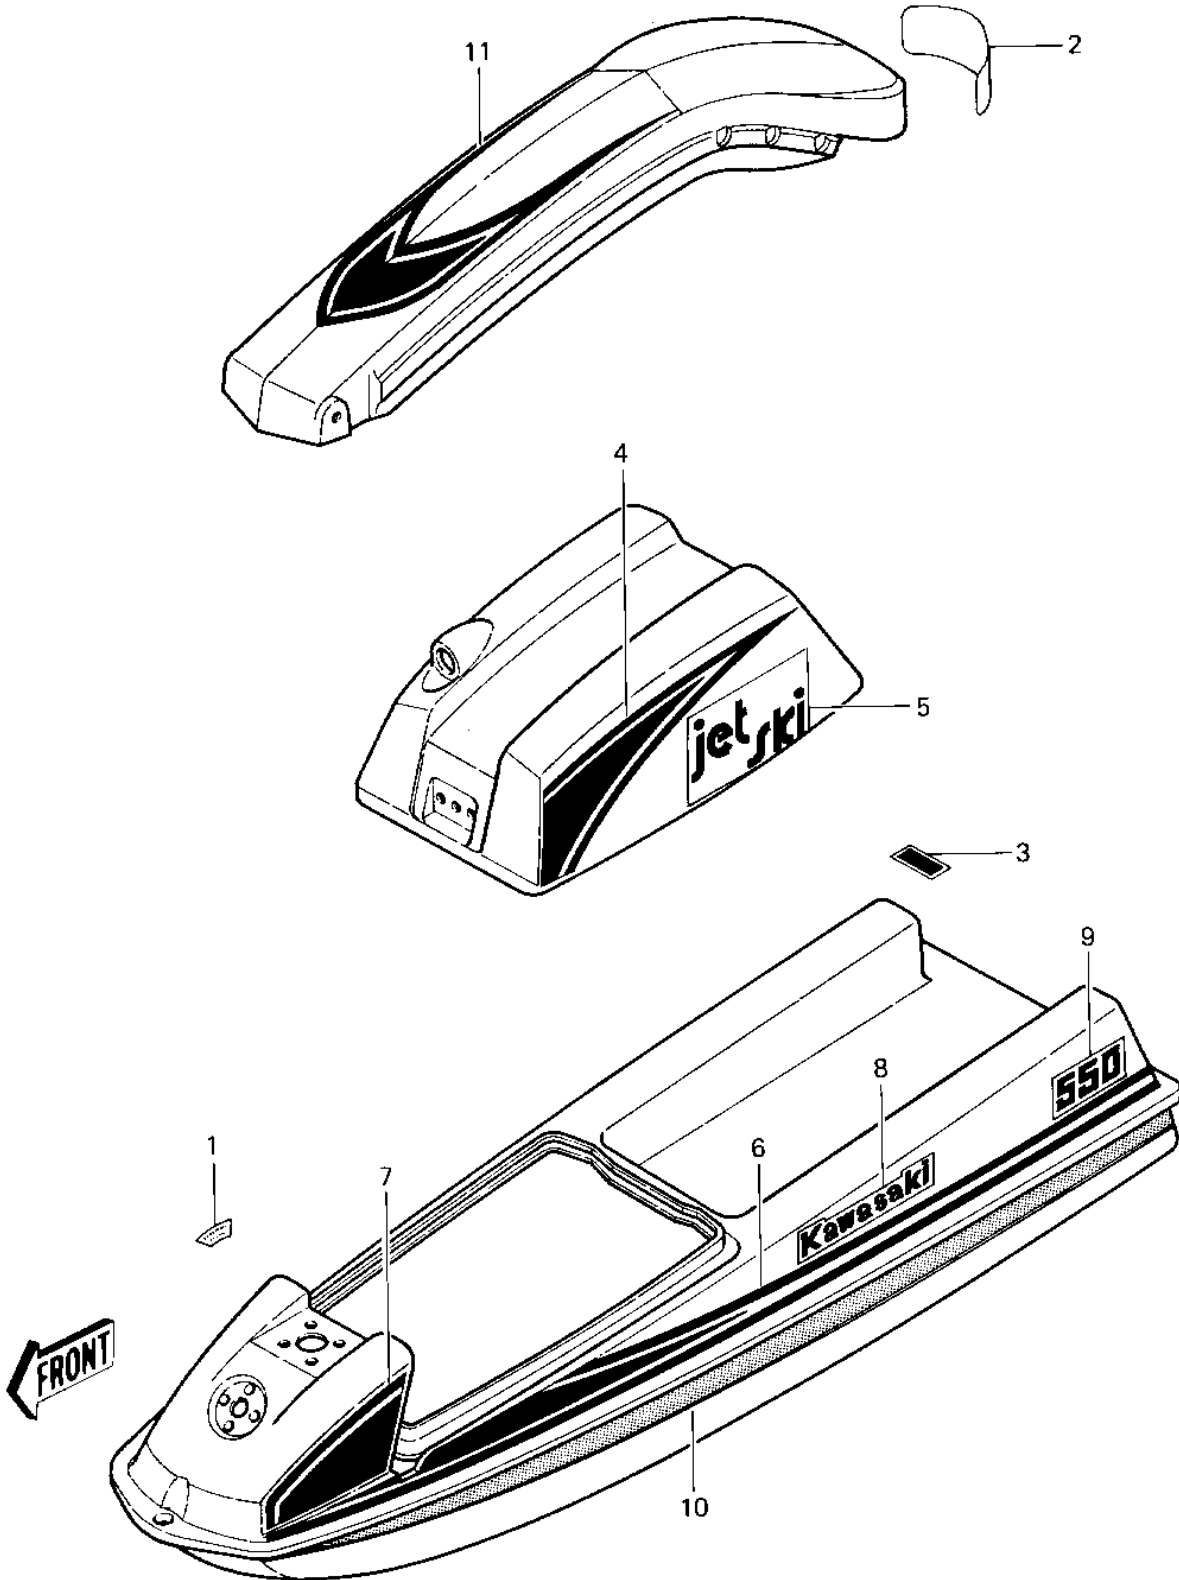

1984 JS550 PARTS DIAGRAM

LABELS (JS550-A1)

1984 JS550 PARTS LIST

LABELS (JS550-A1)

ITEM NAME	PART NUMBER	QUANTITY
LABEL,FUEL (Ref # 1)	56040-3001	1
LABEL-SFTY-HNDL POLE (Ref # 2)	56022-507	1
LABEL FIRE EXT (Ref # 3)	56022-506	1
DECAL-LH ENGINE COVER (Ref # 4)	56030-3044	1
DECAL-RH ENGINE COVER (Ref # 4)	56030-3043	1
DECAL-"JET SKI" LOGO (Ref # 5)	56030-3045	2
DECAL-LH REAR DECK (Ref # 6)	56030-3039	1
DECAL-RH REAR DECK (Ref # 6)	56030-3038	1
DECAL,FR-DECK LH RED (Ref # 7)	56030-3042	1
DECAL,FR-DECK RH RED (Ref # 7)	56030-3041	1
DECAL-"KAWASAKI" LOGO (Ref # 8)	56030-3037	2
DECAL-"550" LOGO (Ref # 9)	56030-3046	2
DECAL-LH HULL (Ref # 10)	56030-3036	1
DECAL-RH HULL (Ref # 10)	56030-3035	1
DECAL-HANDLE POLE (Ref # 11)	56030-3040	1