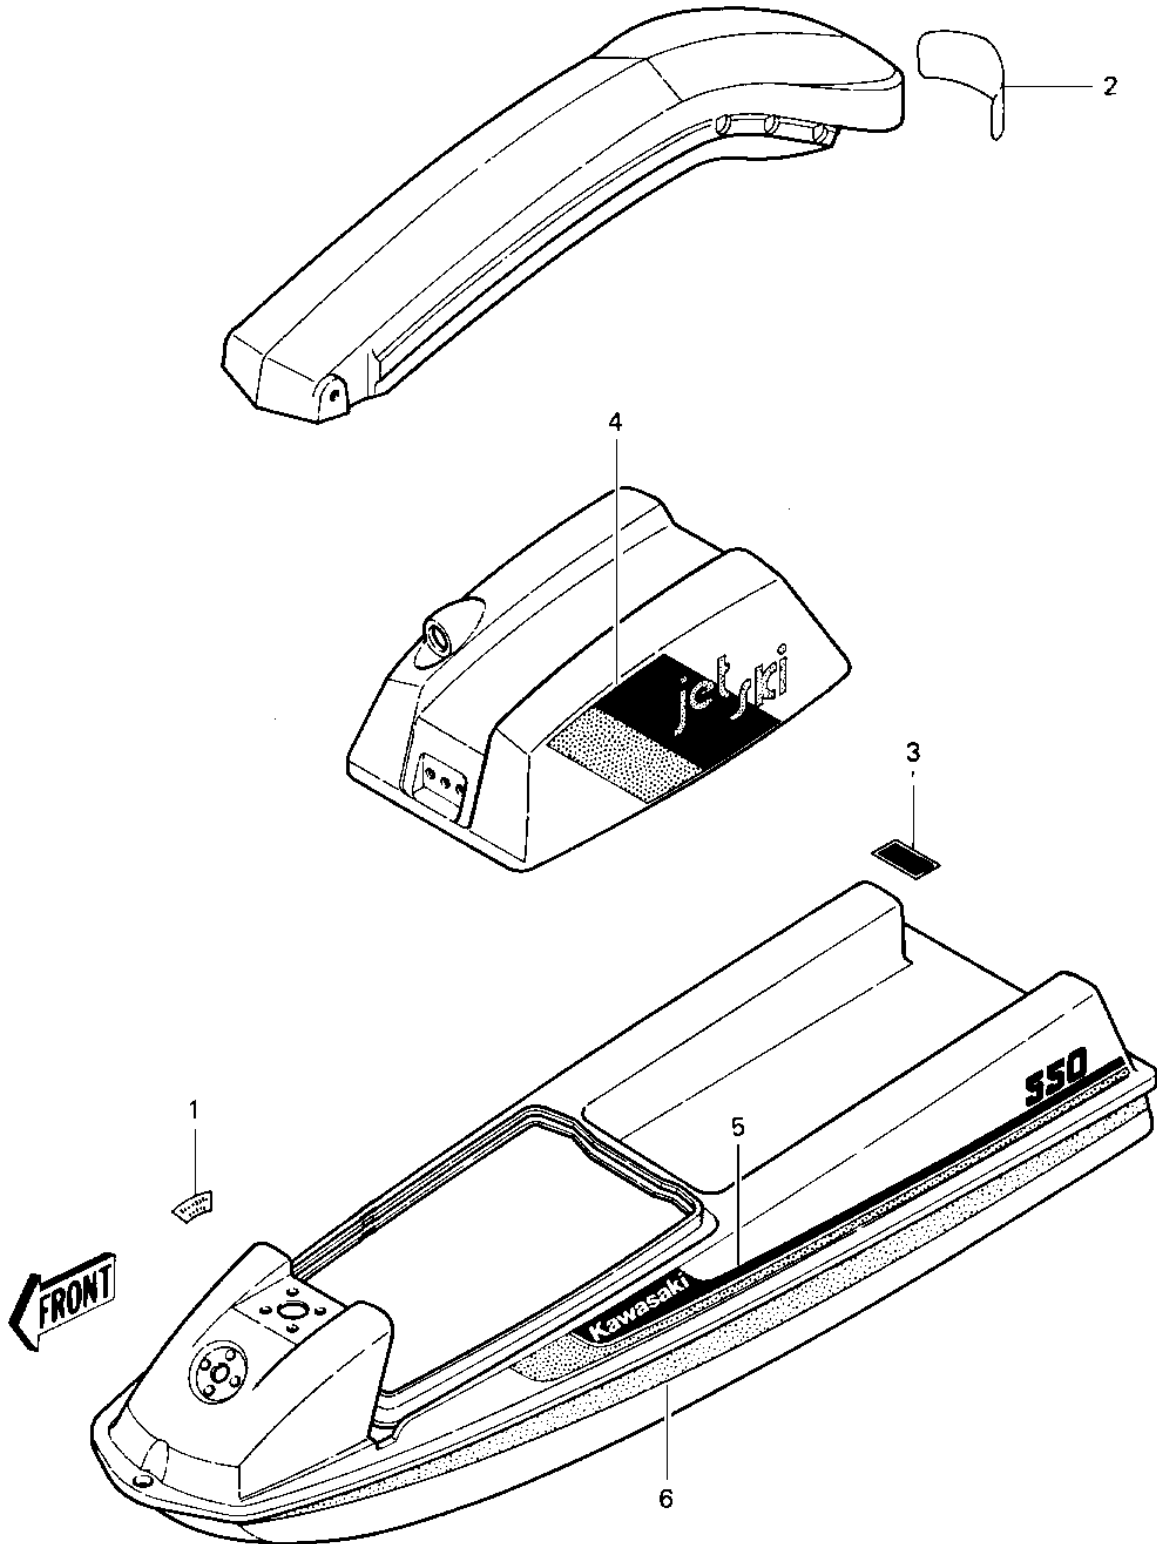

# 1983 JS550 PARTS DIAGRAM

LABELS (JS550-A2)

101

# 1983 JS550 PARTS LIST

LABELS (JS550-A2)

ITEM NAME	PART NUMBER	QUANTITY
LABEL,FUEL (Ref # 1)	56040-3001	1
LABEL-SFTY-HNDL POLE (Ref # 2)	56022-507	1
LABEL FIRE EXT (Ref # 3)	56022-506	1
PATTERN ENG-HOOD LH (Ref # 4)	56027-4135	1
PATTERN ENG-HOOD RH (Ref # 4)	56027-4136	1
PATTERN RR-DECK LH (Ref # 5)	56027-4137	1
PATTERN RR-DECK RH (Ref # 5)	56027-4138	1
PATTERN HULL LH (Ref # 6)	56027-4139	1
PATTERN HULL RH (Ref # 6)	56027-4140	1