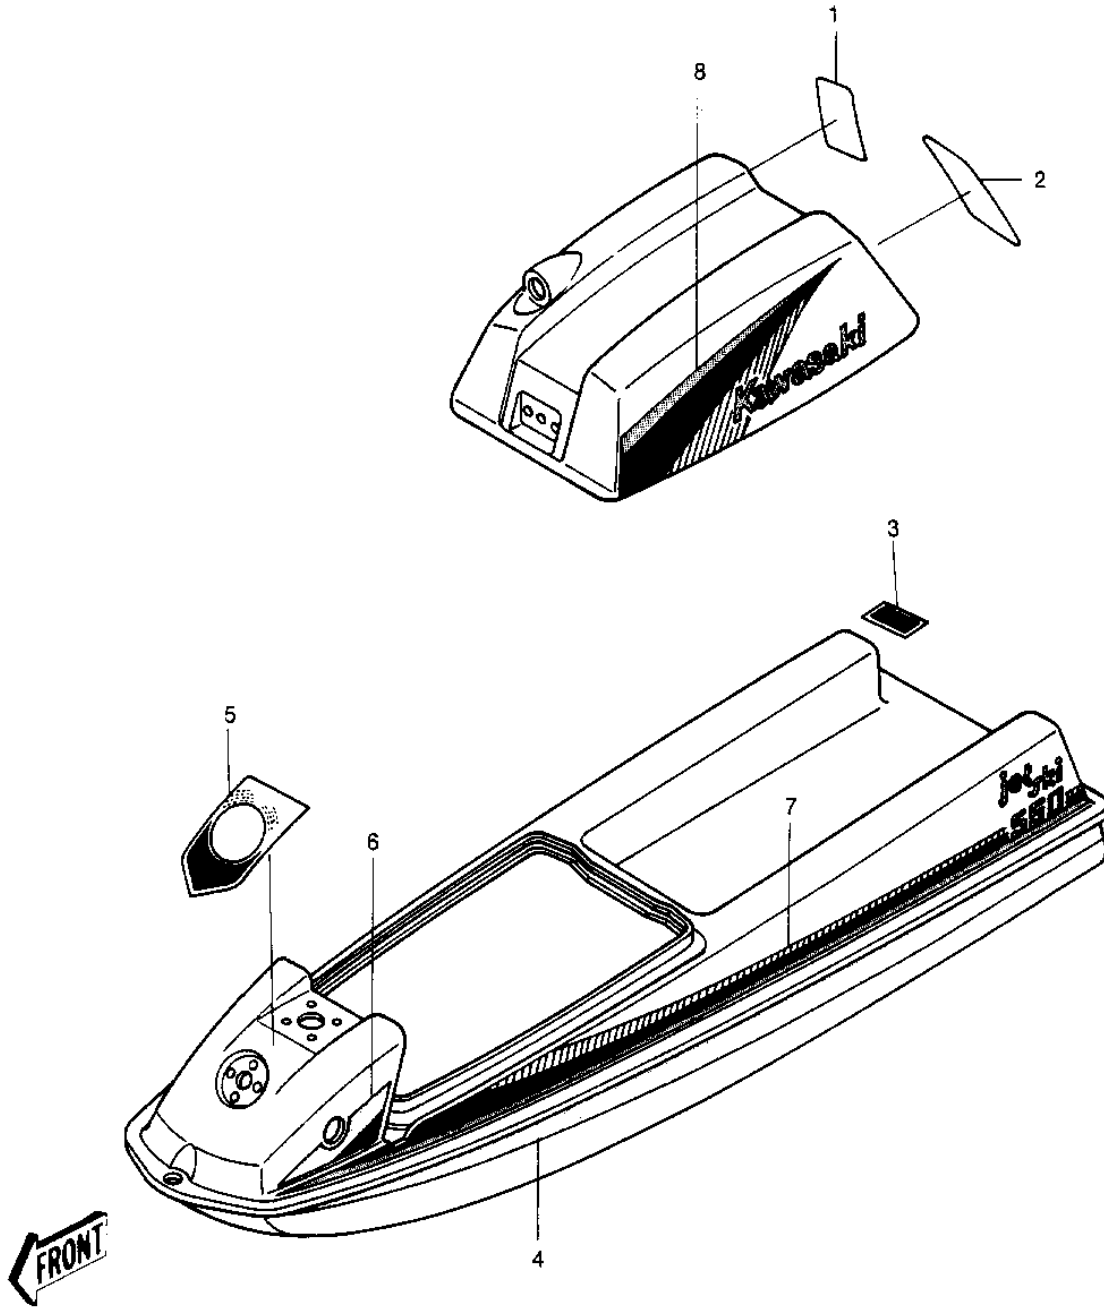

1985 JS550 PARTS DIAGRAM

LABELS (JS550-A4)

Re
N

2002 4

1985 JS550 PARTS LIST

LABELS (JS550-A4)

ITEM NAME	PART NUMBER	QUANTITY
LABEL (Ref # 1)	56040-3701	1
LABEL,WARNING (Ref # 2)	56040-3703	1
LABEL FIRE EXT (Ref # 3)	56022-506	1
PATTERN HULL LH (Ref # 4)	56027-4139	1
PATTERN HULL RH (Ref # 4)	56027-4140	1
PATTERN,FR-DECK,UPPER (Ref # 5)	56046-1368	1
PATTERN,FR-DECK,LH (Ref # 6)	56046-1369	1
PATTERN,FR-DECK,RH (Ref # 6)	56046-1370	1
PATTERN,RR-DECK,LH (Ref # 7)	56046-1371	1
PATTERN,RR-DECK,RH (Ref # 7)	56046-1372	1
PATTERN,ENGINE-HOOD,L (Ref # 8)	56046-1373	1
PATTERN,ENGINE-HOOD,R (Ref # 8)	56046-1374	1