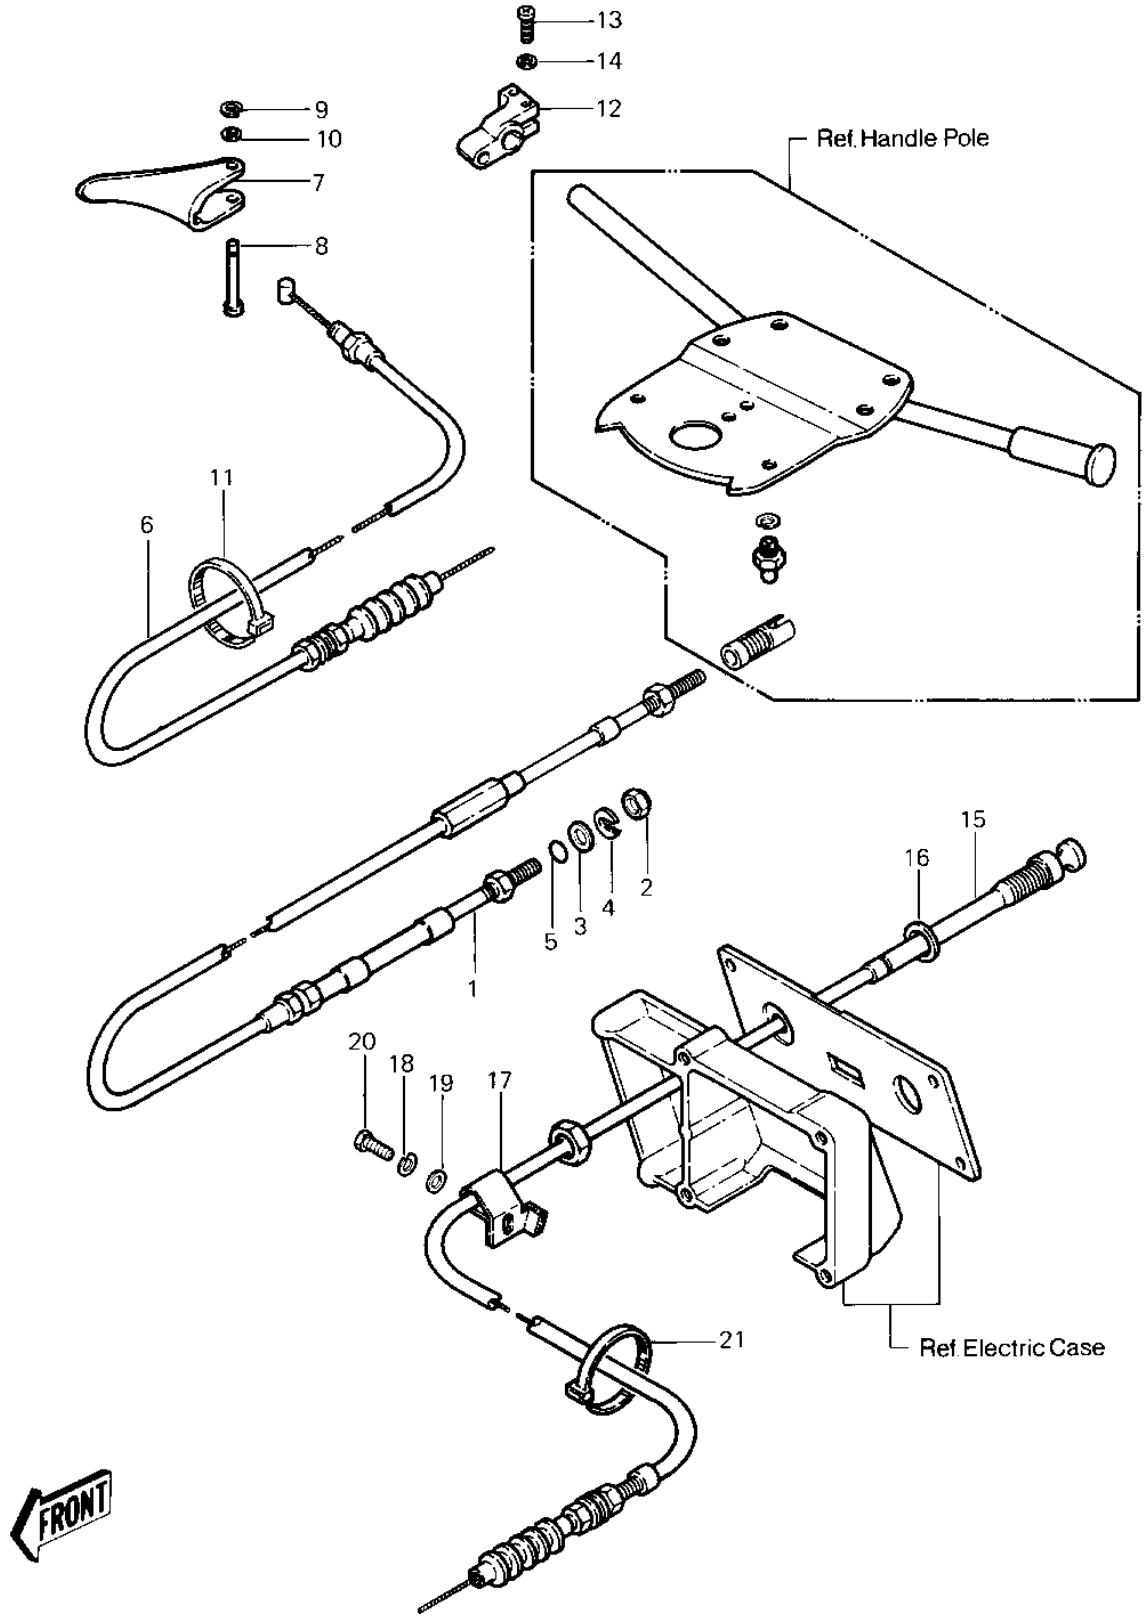

# 1983 JS550 PARTS DIAGRAM

## CABLES

# 1983 JS550 PARTS LIST

## CABLES

ITEM NAME	PART NUMBER	QUANTITY
CABLE,STEERING (Ref # 1)	59406-3001	1
NUT 20 M/M (Ref # 2)	92015-526	1
WASHER (Ref # 3)	92022-535	1
'C'RING (Ref # 4)	92036-501	1
"O" RING (Ref # 5)	670B2011	1
CABLE,THROTTLE (Ref # 6)	54012-3001	1
LEVER,THROTTLE (Ref # 7)	59126-509	1
PIN,THROTTLE (Ref # 8)	92043-3003	1
RING,SNAP (Ref # 9)	92036-518	1
WASHER (Ref # 10)	410S0600	1
BAND,SHORT (Ref # 11)	92072-030	1
BRACKET,THROTTLE LEV (Ref # 12)	11034-3009	1
SCREW,PAN HEAD,6X25 (Ref # 13)	220R0625	1
WASHER (Ref # 14)	410S0600	1
CABLE,CHOKE (Ref # 15)	59401-3001	1
GASKET (Ref # 16)	92065-538	1
CLAMP,CHOKE CABLE (Ref # 17)	92037-544	1
WASHER-SPRING,6MM (Ref # 18)	461S0600	1
WASHER (Ref # 19)	411S0600	1
BOLT 6X12 (Ref # 20)	110R0612	1
BAND,SHORT (Ref # 21)	92072-030	1