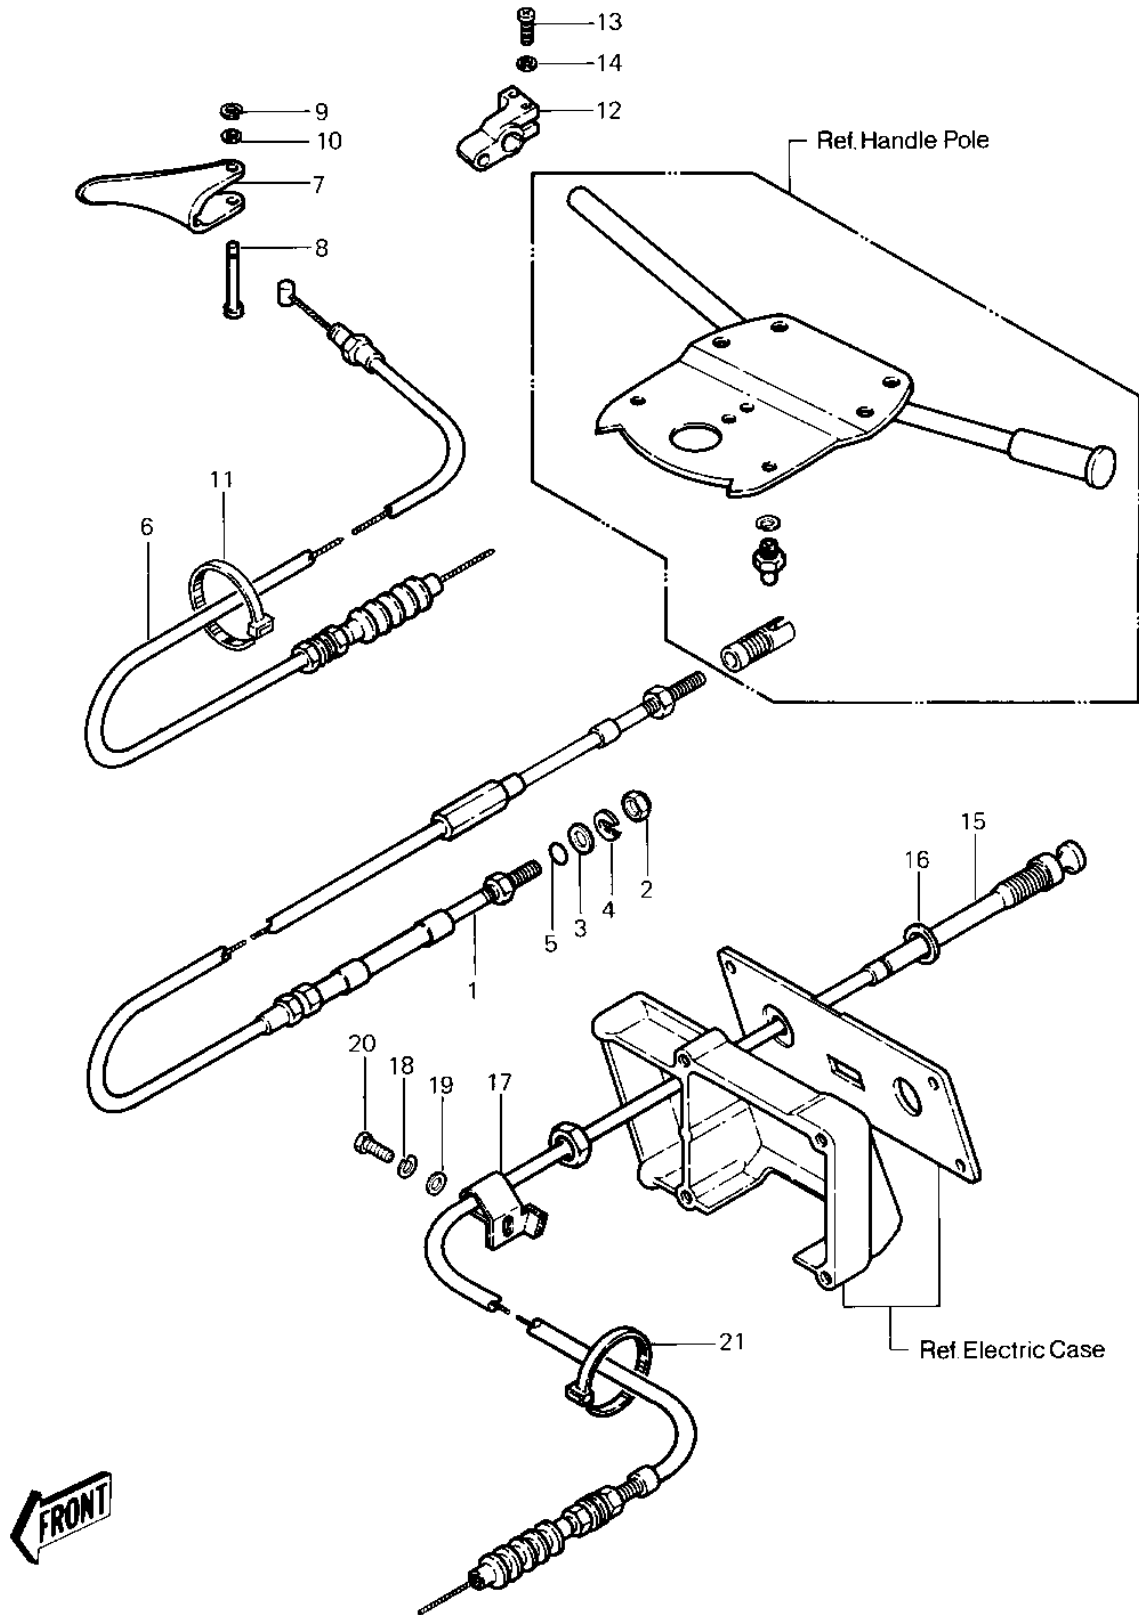

# 1984 JS550 PARTS DIAGRAM

## CABLES

# 1984 JS550 PARTS LIST

## CABLES

ITEM NAME	PART NUMBER	QUANTITY
CABLE,STEERING (Ref # 1)	59406-3001	1
NUT 20 M/M (Ref # 2)	92015-526	1
WASHER (Ref # 3)	92022-535	1
'C'RING (Ref # 4)	92036-501	1
"O" RING (Ref # 5)	670B2011	1
CABLE,THROTTLE (Ref # 6)	54012-3001	1
LEVER,THROTTLE (Ref # 7)	59126-509	1
PIN,THROTTLE (Ref # 8)	92043-3003	1
RING,SNAP (Ref # 9)	92036-518	1
WASHER (Ref # 10)	410S0600	1
BAND,SHORT (Ref # 11)	92072-030	1
BRACKET,THROTTLE LEV (Ref # 12)	11034-3009	1
SCREW,PAN HEAD,6X25 (Ref # 13)	220R0625	1
WASHER (Ref # 14)	410S0600	1
CABLE,CHOKE (Ref # 15)	59401-3001	1
GASKET (Ref # 16)	92065-538	1
CLAMP,CHOKE CABLE (Ref # 17)	92037-544	1
WASHER-SPRING,6MM (Ref # 18)	461S0600	1
WASHER (Ref # 19)	411S0600	1
BOLT 6X12 (Ref # 20)	110R0612	1
BAND,SHORT (Ref # 21)	92072-030	1