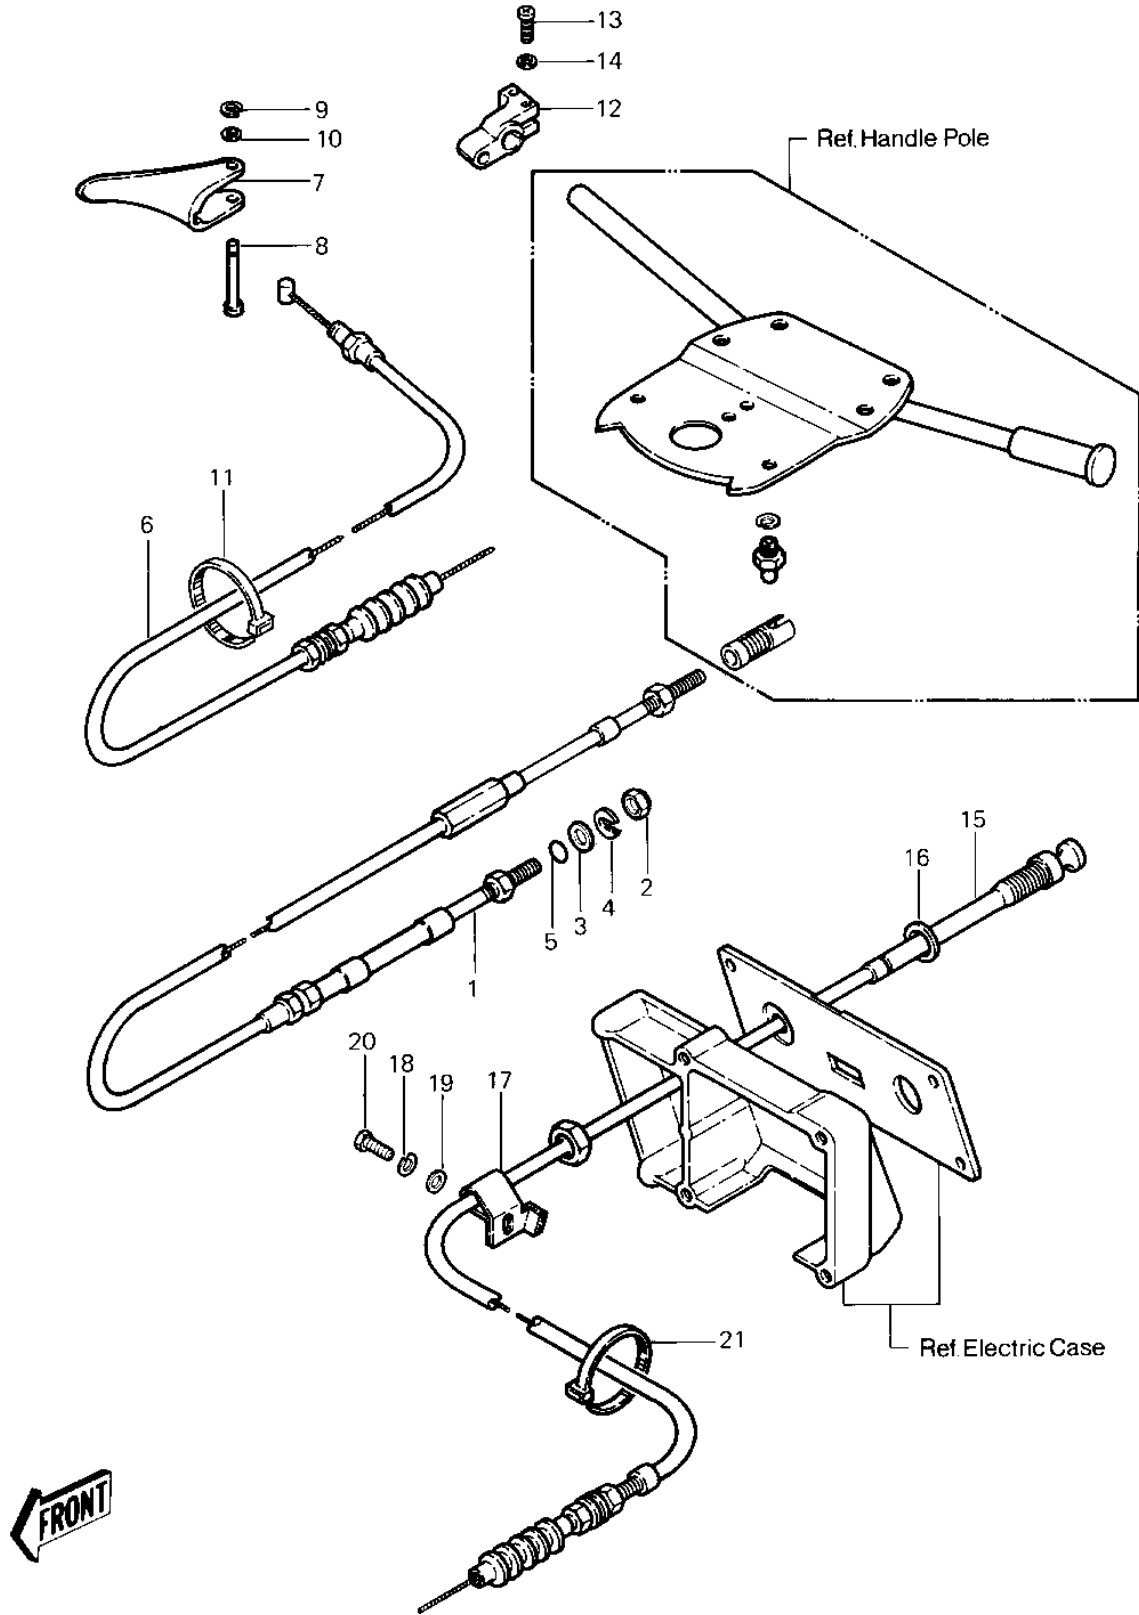

1985 JS550 PARTS DIAGRAM

CABLES

1985 JS550 PARTS LIST

CABLES

ITEM NAME	PART NUMBER	QUANTITY
CABLE,STEERING (Ref # 1)	59406-3001	1
NUT 20 M/M (Ref # 2)	92015-526	1
WASHER (Ref # 3)	92022-535	1
'C'RING (Ref # 4)	92036-501	1
"O" RING (Ref # 5)	670B2011	1
CABLE,THROTTLE (Ref # 6)	54012-3001	1
LEVER,THROTTLE (Ref # 7)	59126-509	1
PIN,THROTTLE (Ref # 8)	92043-3003	1
RING,SNAP (Ref # 9)	92036-518	1
WASHER (Ref # 10)	410S0600	1
BAND,SHORT (Ref # 11)	92072-030	1
BRACKET,THROTTLE LEV (Ref # 12)	11034-3009	1
SCREW,PAN HEAD,6X25 (Ref # 13)	220R0625	1
WASHER (Ref # 14)	410S0600	1
CABLE,CHOKE (Ref # 15)	59401-3001	1
GASKET (Ref # 16)	92065-538	1
CLAMP,CHOKE CABLE (Ref # 17)	92037-544	1
WASHER-SPRING,6MM (Ref # 18)	461S0600	1
WASHER (Ref # 19)	411S0600	1
BOLT 6X12 (Ref # 20)	110R0612	1
BAND,SHORT (Ref # 21)	92072-030	1