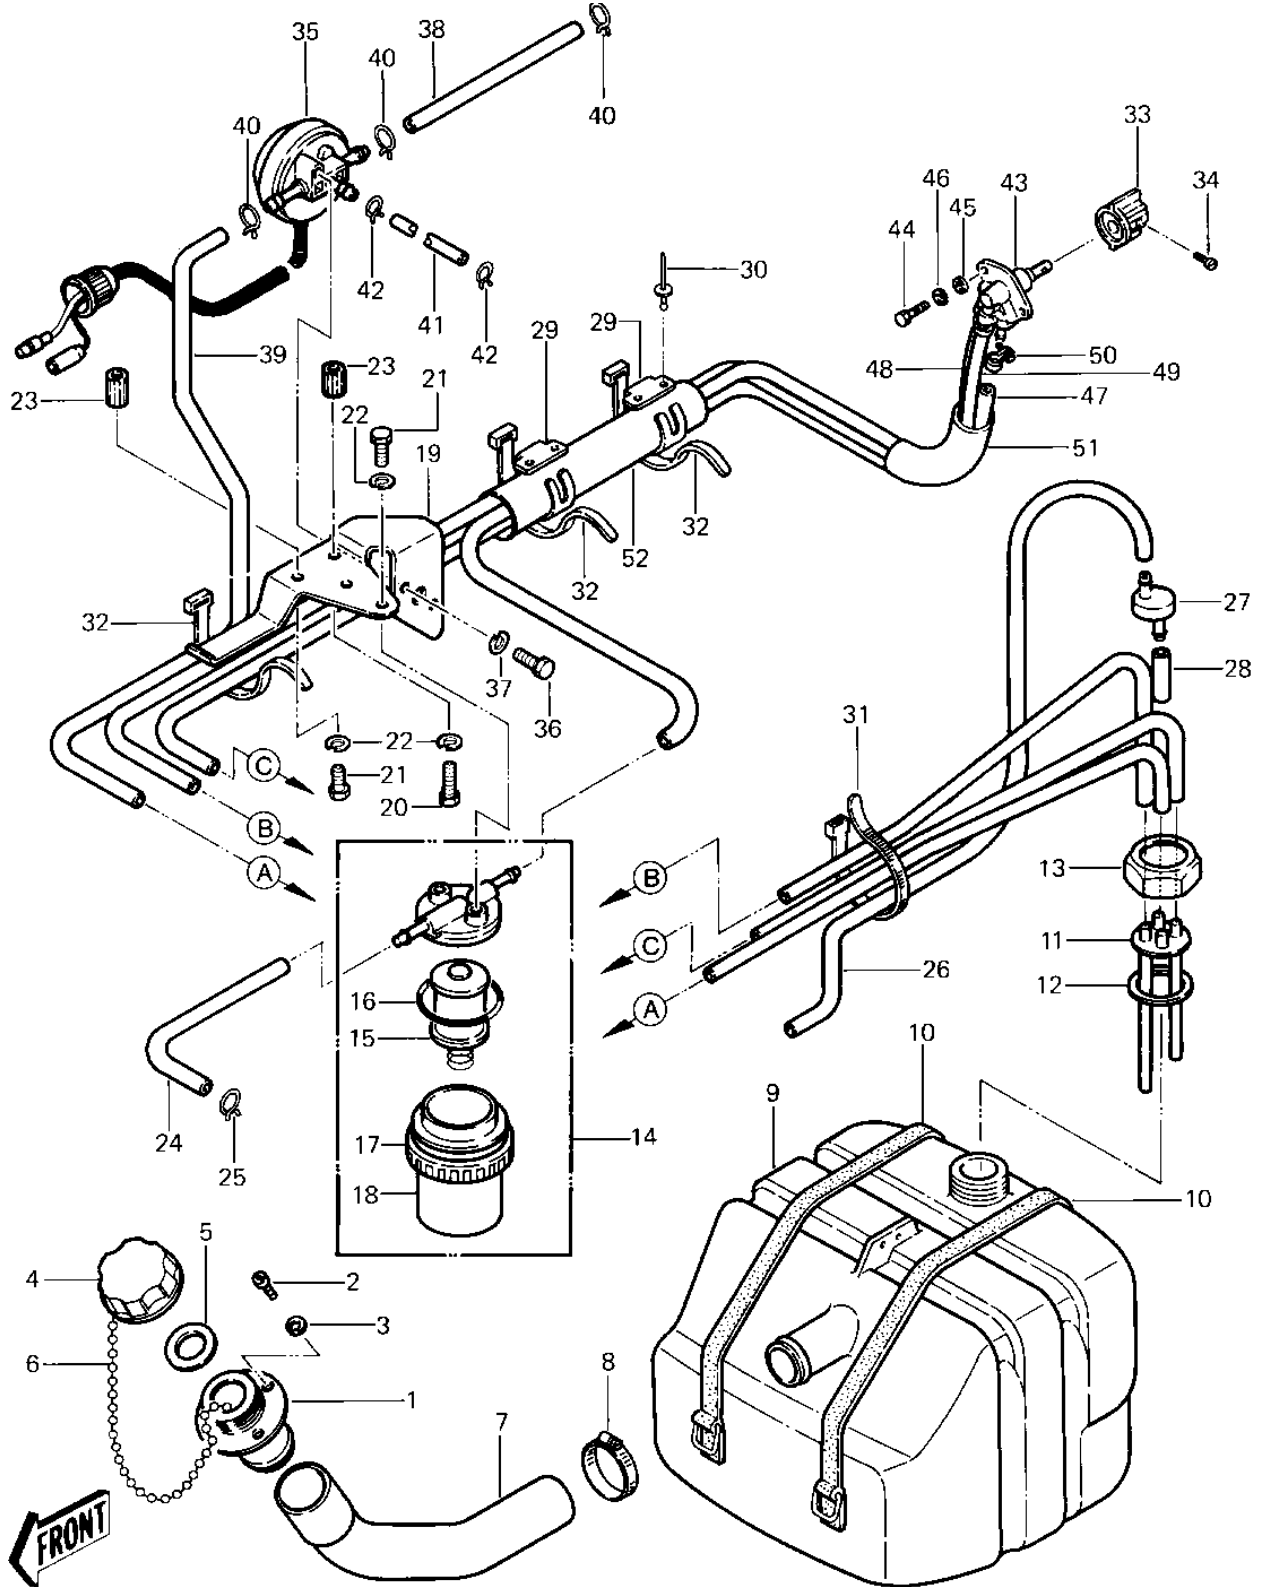

1982 JS550 PARTS DIAGRAM

FUEL TANK (JS550-A1/A2)