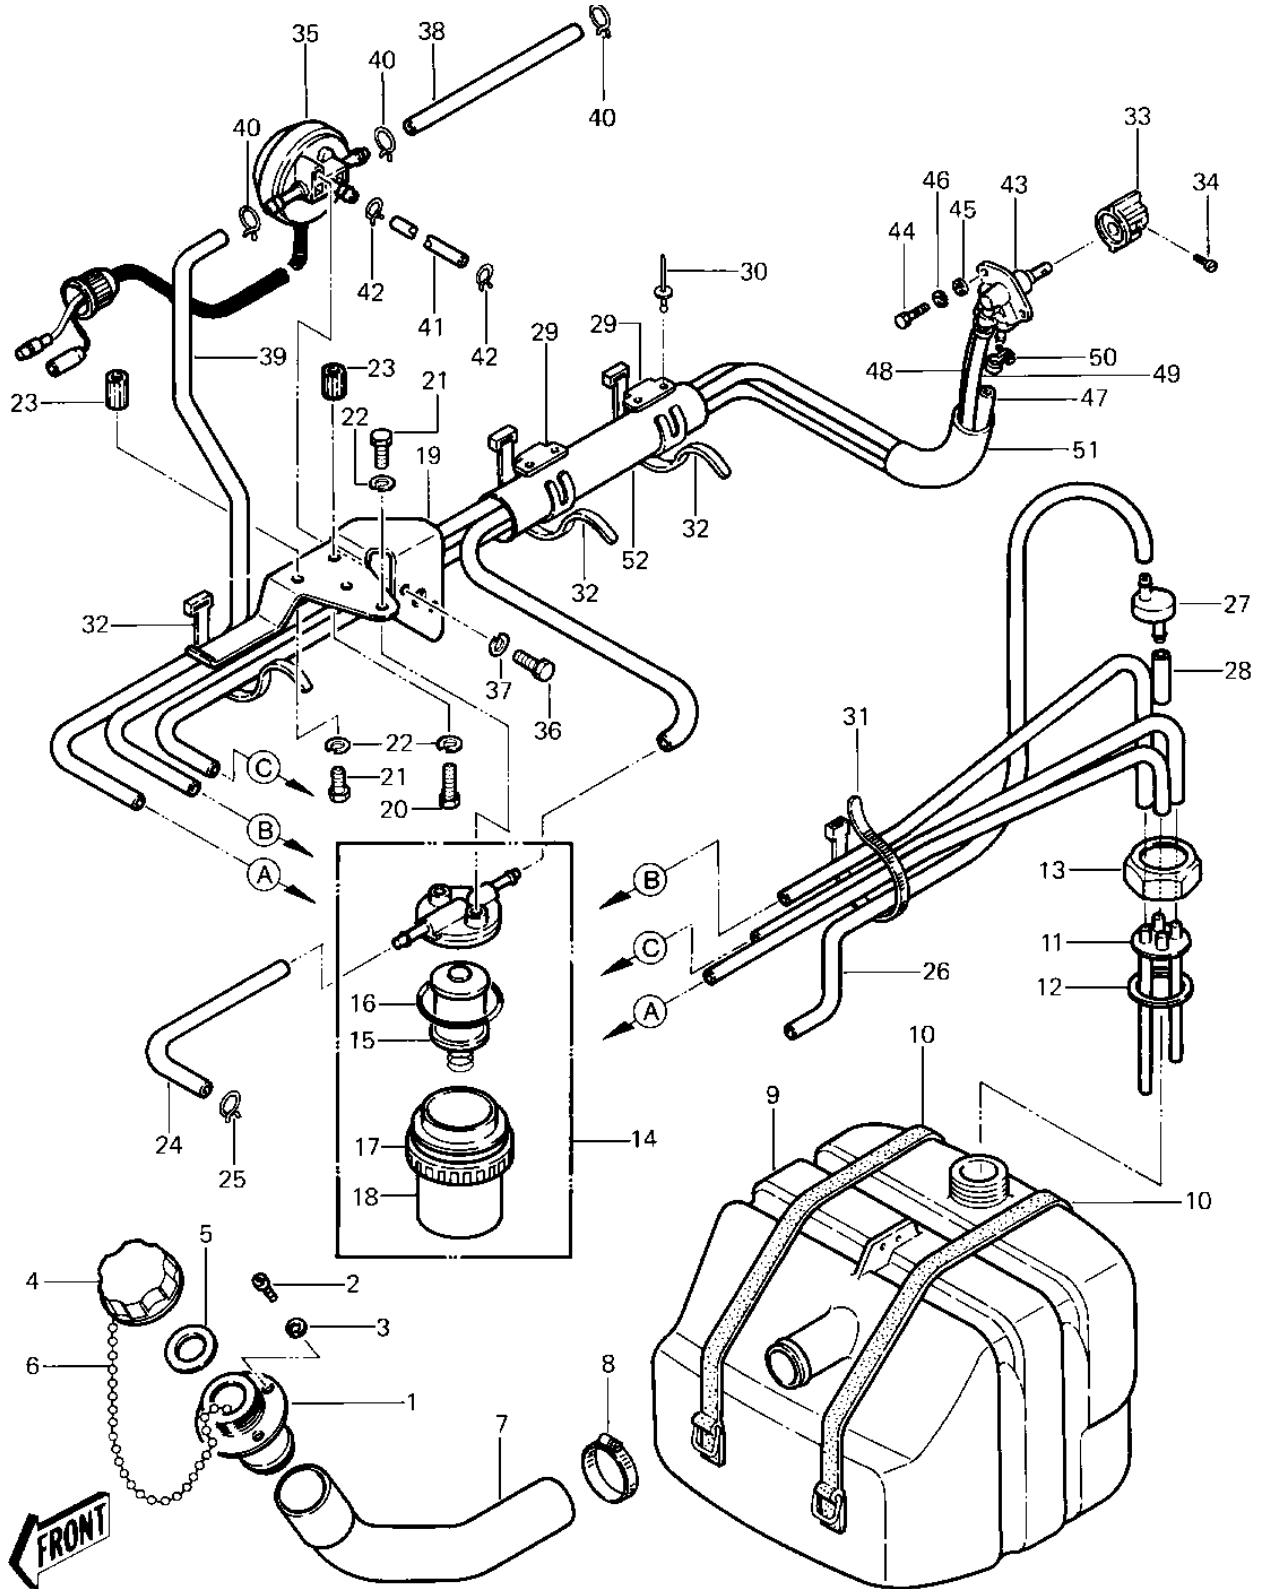

1982 JS550 PARTS DIAGRAM

FUEL TANK (JS550-A1/A2)