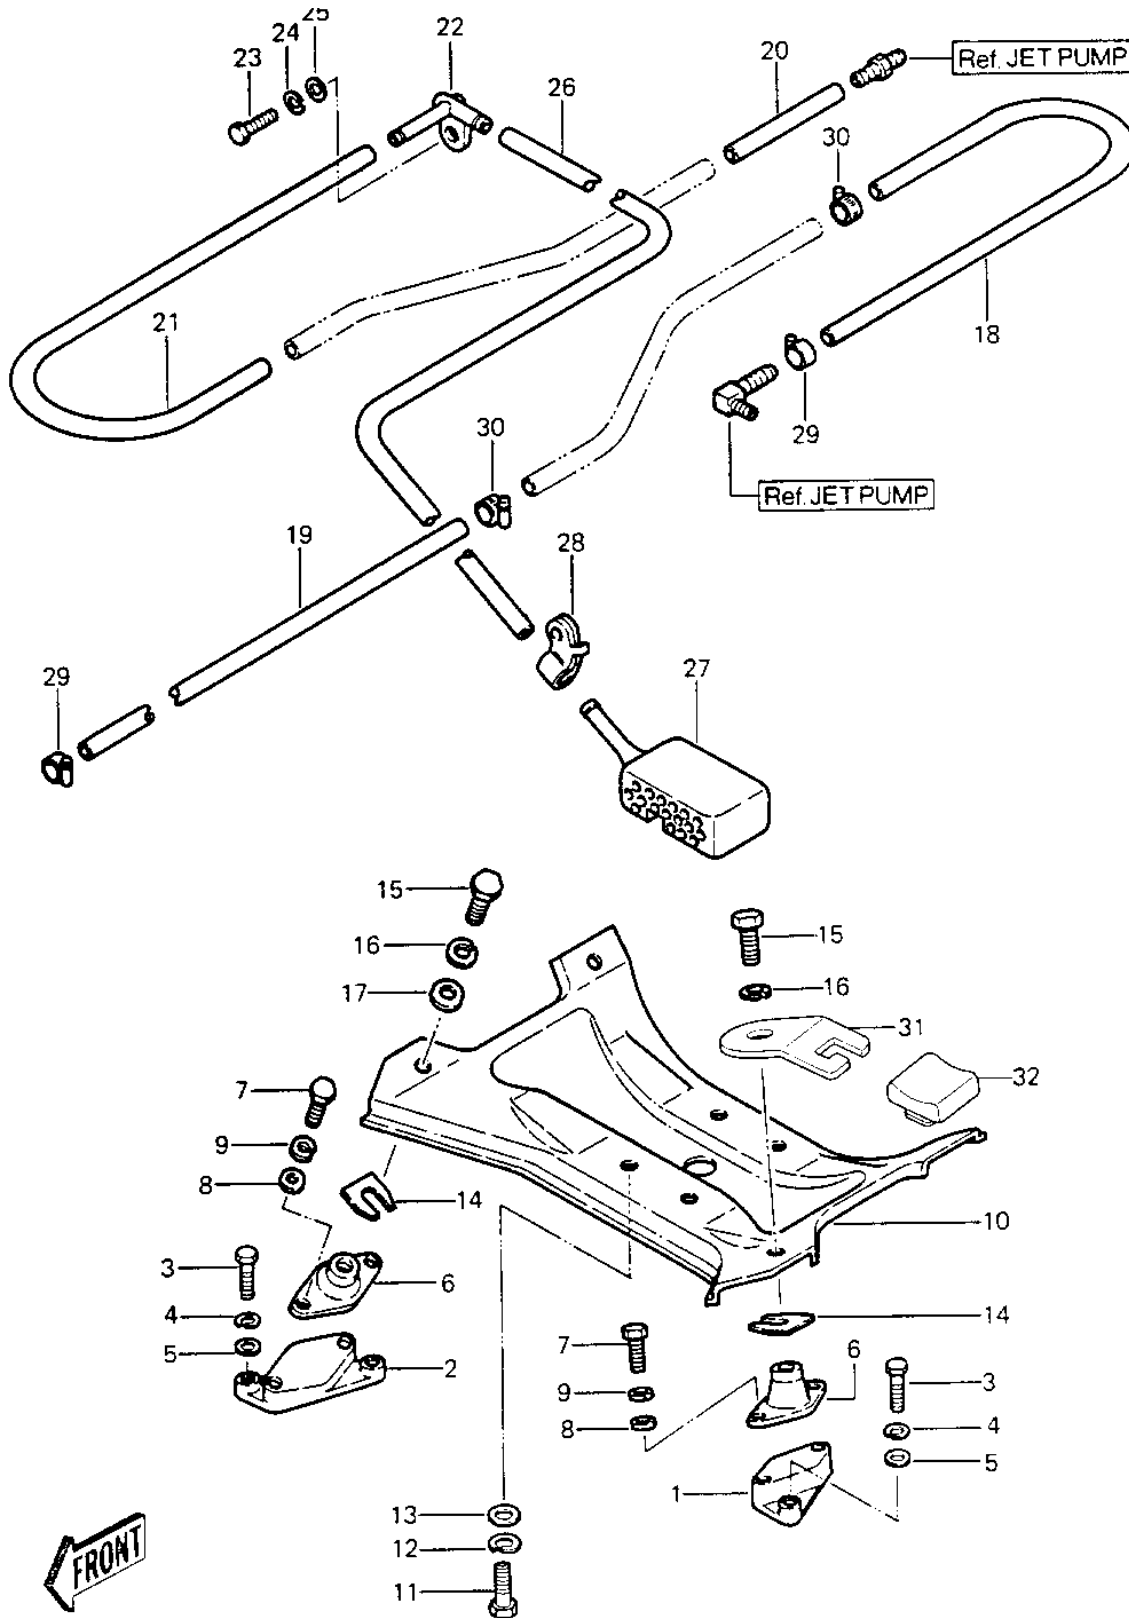

# 1982 JS550 PARTS DIAGRAM

## ENGINE MOUNT/COOLING & BILGE

# 1982 JS550 PARTS LIST

## ENGINE MOUNT/COOLING & BILGE

ITEM NAME	PART NUMBER	QUANTITY
BRACKET-ENGINE BED (Ref # 1)	59016-532	2
BRACKET-ENGINE BED (Ref # 2)	59016-533	2
BOLT,8X20 (Ref # 3)	110R0820	8
WASHER SPRING 8MM (Ref # 4)	461S0800	8
WASHER (Ref # 5)	411S0800	8
DAMPER,ENGINE MOUNT (Ref # 6)	92160-3756	4
BOLT,8X20 (Ref # 7)	110R0820	8
WASHER (Ref # 8)	411S0800	8
WASHER SPRING 8MM (Ref # 9)	461S0800	8
BED,ENGINE (Ref # 10)	59181-509-9G	1
BOLT 1/2 IN.X31 (Ref # 11)	92003-533	4
WASHER-SPRING,14MM (Ref # 12)	461S1400	4
WASHER (Ref # 13)	411S1400	4
SHIM,T=0.3 (Ref # 14)	92025-3701	AR
SHIM.T=0.5 (Ref # 14)	92025-3702	AR
SHIM,T=1.0 (Ref # 14)	92025-3703	AR
SHIM,T=1.5MM (Ref # 14)	92025-3704	AR
BOLT 10X25 (Ref # 15)	110R1025	4
WASHER-SPRING,10MM (Ref # 16)	461S1000	4
WASHER,O32XO10.5X4T (Ref # 17)	92022-3023	4
HOSE,WATER (1) (Ref # 18)	92059-503	1
HOSE,BILGE (2) (Ref # 19)	92059-535	1
TUBE,9X16X90 (Ref # 20)	92059-557	1
HOSE,BILGE (2) (Ref # 21)	92059-535	1
BREATHER (Ref # 22)	14069-3001	1
BOLT,8X25 (Ref # 23)	110R0825	1
WASHER SPRING 8MM (Ref # 24)	461S0800	1
WASHER,PLAIN (Ref # 25)	92022-3026	1
HOSE,BILGE (2) (Ref # 26)	92059-535	1