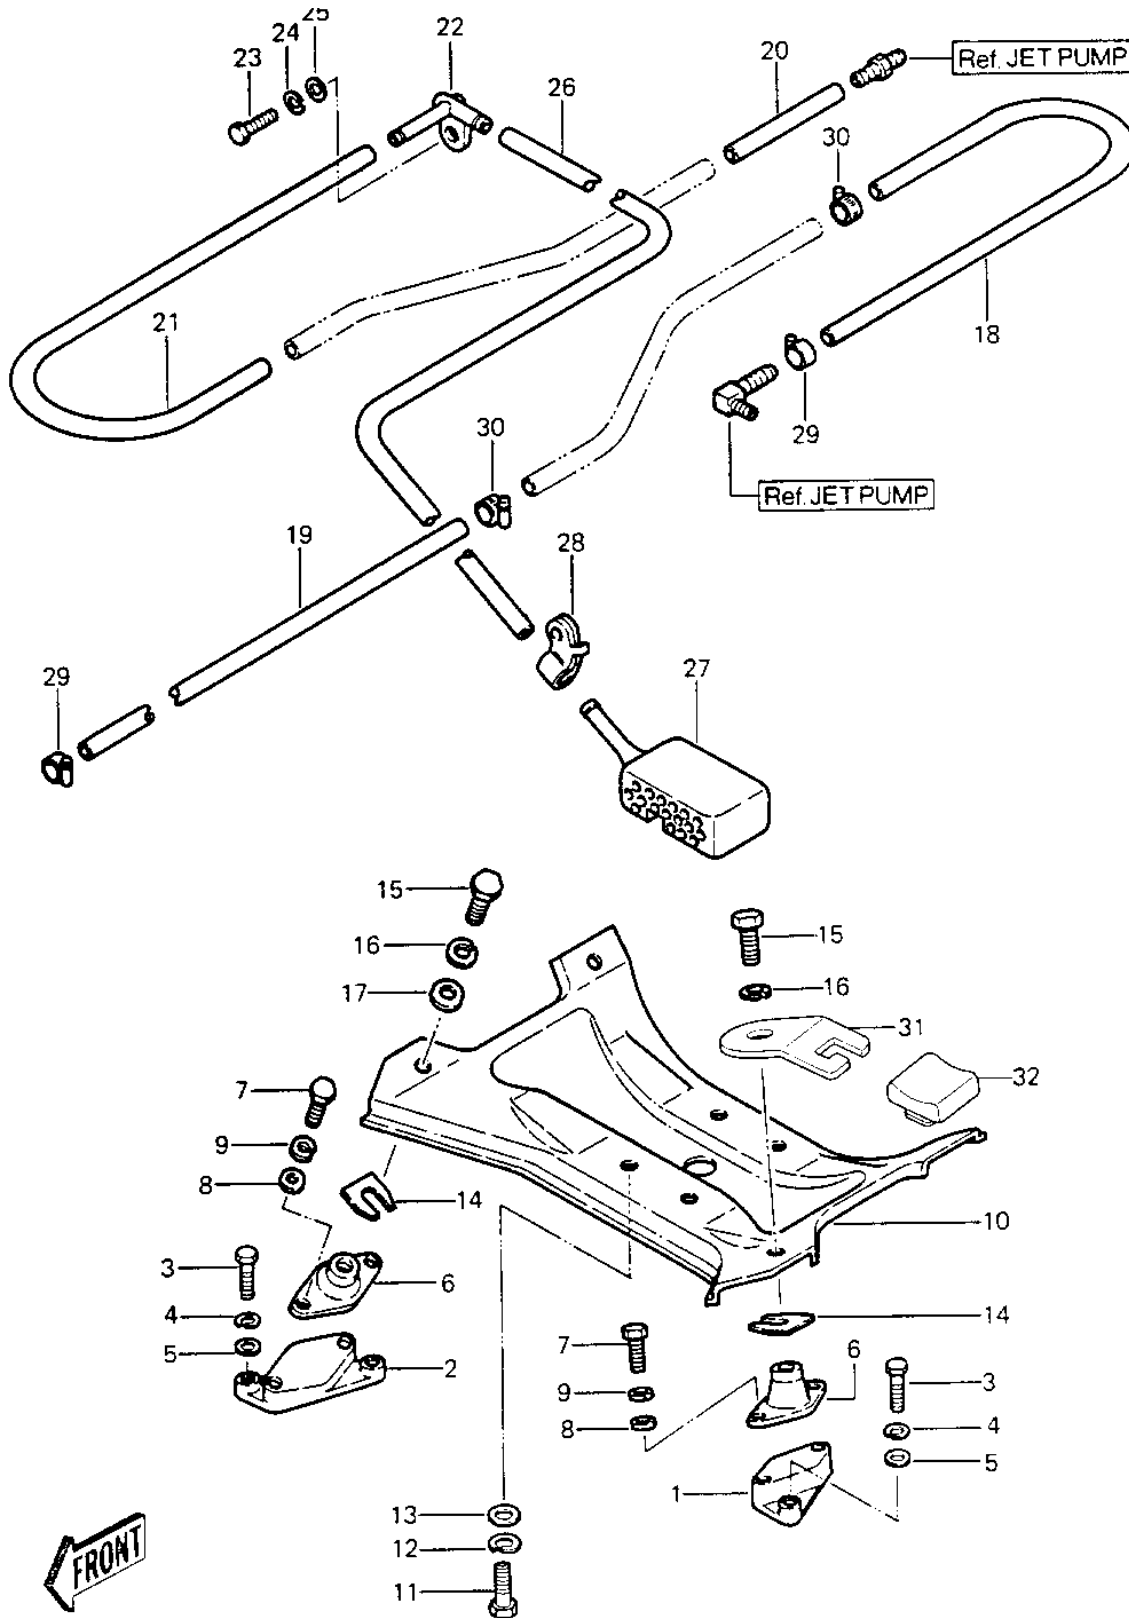

1983 JS550 PARTS DIAGRAM

ENGINE MOUNT/COOLING & BILGE

1983 JS550 PARTS LIST

ENGINE MOUNT/COOLING & BILGE

ITEM NAME	PART NUMBER	QUANTITY
BRACKET-ENGINE BED (Ref # 1)	59016-532	2
BRACKET-ENGINE BED (Ref # 2)	59016-533	2
BOLT,8X20 (Ref # 3)	110R0820	8
WASHER SPRING 8MM (Ref # 4)	461S0800	8
WASHER (Ref # 5)	411S0800	8
DAMPER,ENGINE MOUNT (Ref # 6)	92160-3756	4
BOLT,8X20 (Ref # 7)	110R0820	8
WASHER (Ref # 8)	411S0800	8
WASHER SPRING 8MM (Ref # 9)	461S0800	8
BED,ENGINE (Ref # 10)	59181-509-9G	1
BOLT 1/2 IN.X31 (Ref # 11)	92003-533	4
WASHER-SPRING,14MM (Ref # 12)	461S1400	4
WASHER (Ref # 13)	411S1400	4
SHIM,T=0.3 (Ref # 14)	92025-3701	AR
SHIM.T=0.5 (Ref # 14)	92025-3702	AR
SHIM,T=1.0 (Ref # 14)	92025-3703	AR
SHIM,T=1.5MM (Ref # 14)	92025-3704	AR
BOLT 10X25 (Ref # 15)	110R1025	4
WASHER-SPRING,10MM (Ref # 16)	461S1000	4
WASHER,O32XO10.5X4T (Ref # 17)	92022-3023	4
HOSE,WATER (1) (Ref # 18)	92059-503	1
HOSE,BILGE (2) (Ref # 19)	92059-535	1
TUBE,9X16X90 (Ref # 20)	92059-557	1
HOSE,BILGE (2) (Ref # 21)	92059-535	1
BREATHER (Ref # 22)	14069-3001	1
BOLT,8X25 (Ref # 23)	110R0825	1
WASHER SPRING 8MM (Ref # 24)	461S0800	1
WASHER,PLAIN (Ref # 25)	92022-3026	1
HOSE,BILGE (2) (Ref # 26)	92059-535	1