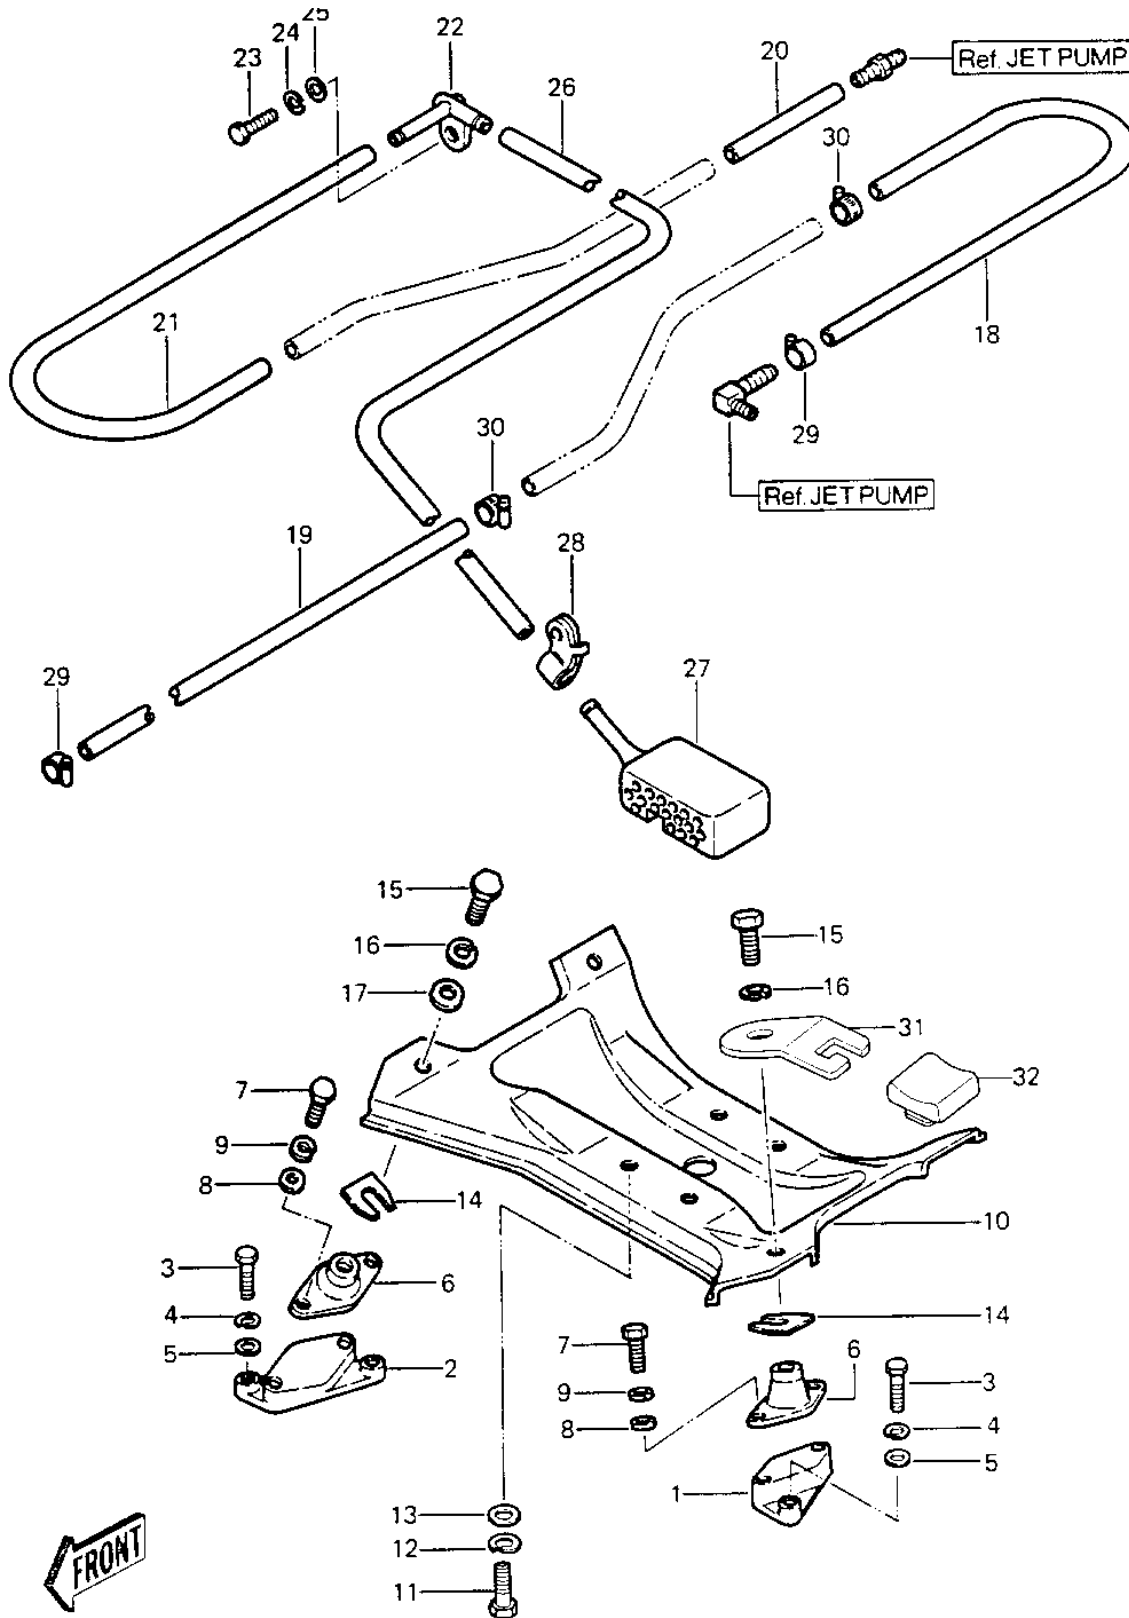

# 1984 JS550 PARTS DIAGRAM

ENGINE MOUNT/COOLING & BILGE

# 1984 JS550 PARTS LIST

## ENGINE MOUNT/COOLING & BILGE

ITEM NAME	PART NUMBER	QUANTITY
BRACKET-ENGINE BED (Ref # 1)	59016-532	2
BRACKET-ENGINE BED (Ref # 2)	59016-533	2
BOLT,8X20 (Ref # 3)	110R0820	8
WASHER SPRING 8MM (Ref # 4)	461S0800	8
WASHER (Ref # 5)	411S0800	8
DAMPER,ENGINE MOUNT (Ref # 6)	92160-3756	4
BOLT,8X20 (Ref # 7)	110R0820	8
WASHER (Ref # 8)	411S0800	8
WASHER SPRING 8MM (Ref # 9)	461S0800	8
BED,ENGINE (Ref # 10)	59181-509-9G	1
BOLT 1/2 IN.X31 (Ref # 11)	92003-533	4
WASHER-SPRING,14MM (Ref # 12)	461S1400	4
WASHER (Ref # 13)	411S1400	4
SHIM,T=0.3 (Ref # 14)	92025-3701	AR
SHIM.T=0.5 (Ref # 14)	92025-3702	AR
SHIM,T=1.0 (Ref # 14)	92025-3703	AR
SHIM,T=1.5MM (Ref # 14)	92025-3704	AR
BOLT 10X25 (Ref # 15)	110R1025	4
WASHER-SPRING,10MM (Ref # 16)	461S1000	4
WASHER,O32XO10.5X4T (Ref # 17)	92022-3023	4
HOSE,WATER (1) (Ref # 18)	92059-503	1
HOSE,BILGE (2) (Ref # 19)	92059-535	1
TUBE,9X16X90 (Ref # 20)	92059-557	1
HOSE,BILGE (2) (Ref # 21)	92059-535	1
BREATHER (Ref # 22)	14069-3001	1
BOLT,8X25 (Ref # 23)	110R0825	1
WASHER SPRING 8MM (Ref # 24)	461S0800	1
WASHER,PLAIN (Ref # 25)	92022-3026	1
HOSE,BILGE (2) (Ref # 26)	92059-535	1