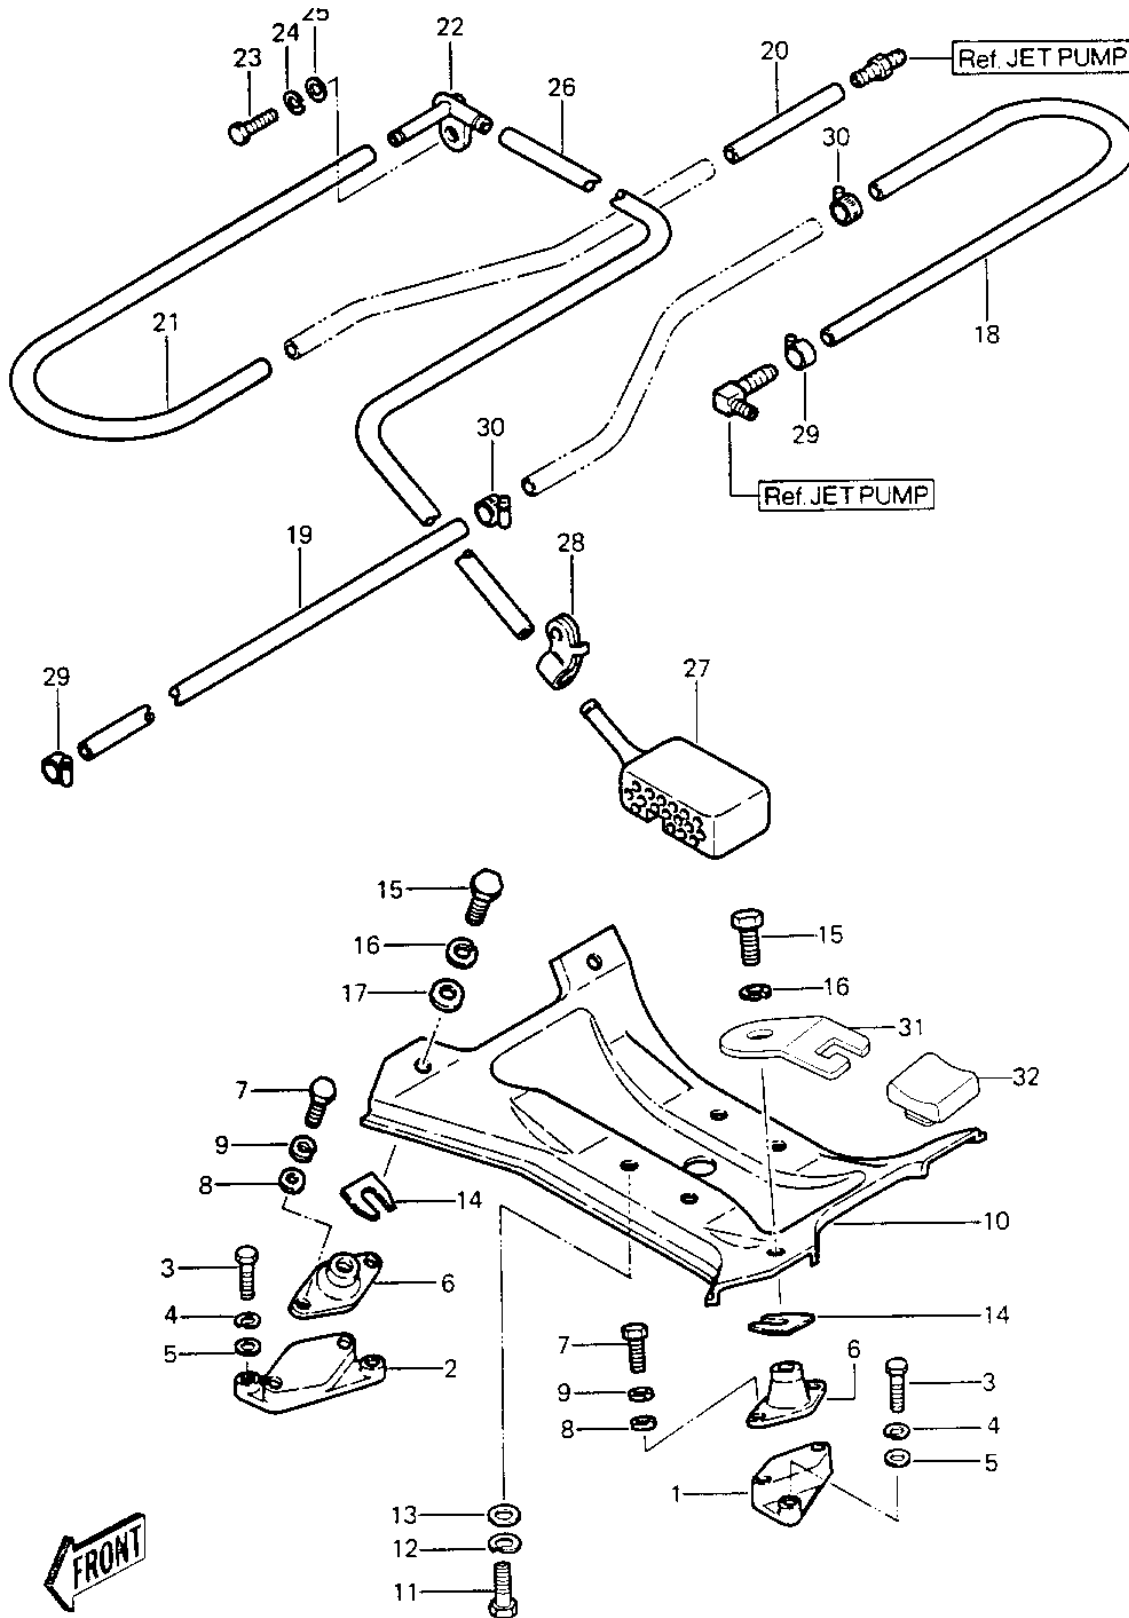

1985 JS550 PARTS DIAGRAM

ENGINE MOUNT/COOLING & BILGE

1985 JS550 PARTS LIST

ENGINE MOUNT/COOLING & BILGE

ITEM NAME	PART NUMBER	QUANTITY
BRACKET-ENGINE BED (Ref # 1)	59016-532	2
BRACKET-ENGINE BED (Ref # 2)	59016-533	2
BOLT,8X20 (Ref # 3)	110R0820	8
WASHER SPRING 8MM (Ref # 4)	461S0800	8
WASHER (Ref # 5)	411S0800	8
DAMPER,ENGINE MOUNT (Ref # 6)	92160-3756	4
BOLT,8X20 (Ref # 7)	110R0820	8
WASHER (Ref # 8)	411S0800	8
WASHER SPRING 8MM (Ref # 9)	461S0800	8
BED,ENGINE (Ref # 10)	59181-509-9G	1
BOLT 1/2 IN.X31 (Ref # 11)	92003-533	4
WASHER-SPRING,14MM (Ref # 12)	461S1400	4
WASHER (Ref # 13)	411S1400	4
SHIM,T=0.3 (Ref # 14)	92025-3701	AR
SHIM.T=0.5 (Ref # 14)	92025-3702	AR
SHIM,T=1.0 (Ref # 14)	92025-3703	AR
SHIM,T=1.5MM (Ref # 14)	92025-3704	AR
BOLT 10X25 (Ref # 15)	110R1025	4
WASHER-SPRING,10MM (Ref # 16)	461S1000	4
WASHER,O32XO10.5X4T (Ref # 17)	92022-3023	4
HOSE,WATER (1) (Ref # 18)	92059-503	1
HOSE,BILGE (2) (Ref # 19)	92059-535	1
TUBE,9X16X90 (Ref # 20)	92059-557	1
HOSE,BILGE (2) (Ref # 21)	92059-535	1
BREATHER (Ref # 22)	14069-3001	1
BOLT,8X25 (Ref # 23)	110R0825	1
WASHER SPRING 8MM (Ref # 24)	461S0800	1
WASHER,PLAIN (Ref # 25)	92022-3026	1
HOSE,BILGE (2) (Ref # 26)	92059-535	1