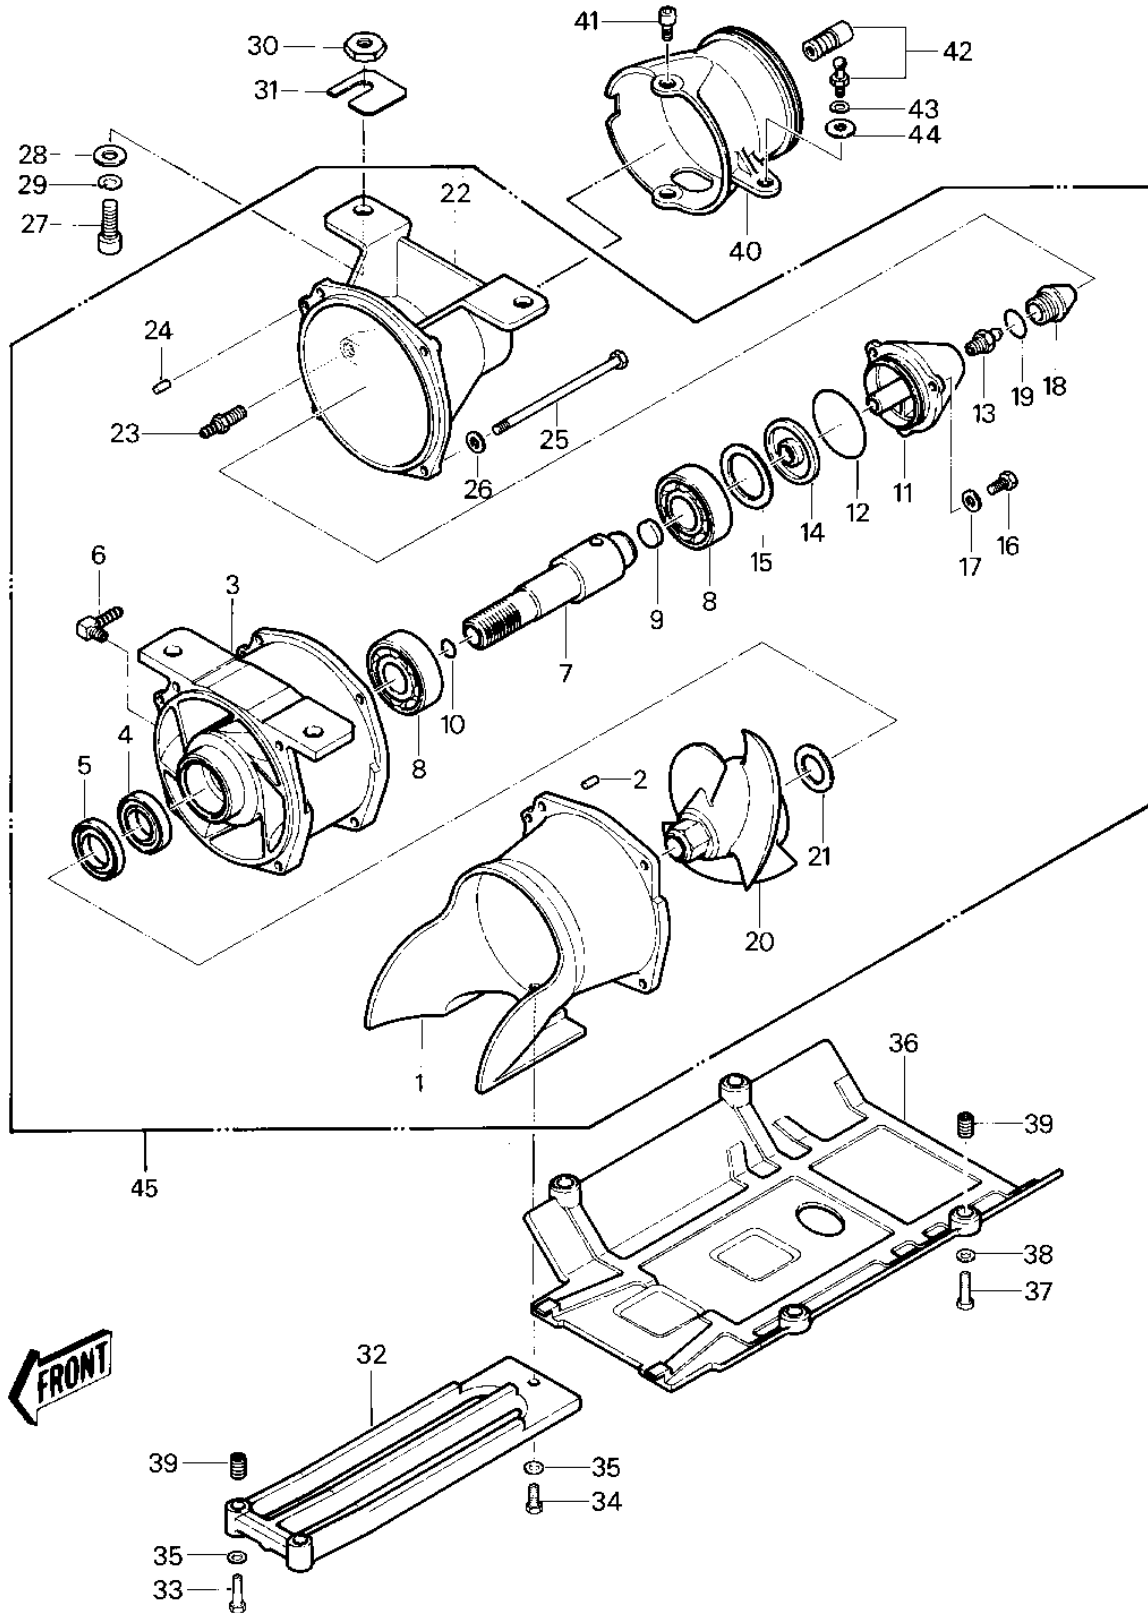

1982 JS550 PARTS DIAGRAM

JET PUMP

1982 JS550 PARTS LIST

JET PUMP

ITEM NAME	PART NUMBER	QUANTITY
CASE-PUMP (Ref # 1)	59336-3702	1
PIN,DOWEL (Ref # 2)	551R0612	1
VANE-GUIDE (Ref # 3)	59496-3002	1
SEAL-OIL (Ref # 4)	92049-3010	1
SEAL-OIL (Ref # 5)	92049-3011	1
ELBOW-WATER HOSE (Ref # 6)	52014-3002	1
SHAFT,IMPELLER (Ref # 7)	13107-3007	1
BALL BEARING,#6206 (Ref # 8)	601B6206	2
PLUG,SEAL CAP (Ref # 9)	92066-3013	1
RING-O,16.7MM (Ref # 10)	92055-3019	1
CAP,JET PUMP (Ref # 11)	11012-3009	1
RING-O,59.6MM (Ref # 12)	92055-3018	1
NIPPLE,GREASE (Ref # 13)	92005-501	1
PLUG (Ref # 14)	92066-3014	1
SHIM 0.15T (Ref # 15)	92025-502	AR
SHIM 0.3T (Ref # 15)	92025-503	AR
BOLT 6X20 (Ref # 16)	110R0620	3
WASHER (Ref # 17)	411S0600	3
CAP-GREASE FITTING (Ref # 18)	11012-3010	1
"0" RING,20MM (Ref # 19)	670B2020	1
IMPELLER (Ref # 20)	59256-3704	1
SHIM,24.5X38X1.0 (Ref # 21)	92025-3022	AR
SHIM,24.5X38X2.0 (Ref # 21)	92025-3023	AR
SHIM,24.5X38X1.5 (Ref # 21)	92025-3025	AR
NOZZLE-PUMP (Ref # 22)	59136-3713	1
JOINT,HOSE (Ref # 23)	92005-3001	1
PIN,DOWEL (Ref # 24)	551R0612	1
BOLT,6X125 (Ref # 25)	110R06125	4
WASHER (Ref # 26)	411S0600	4

1982 JS550 PARTS LIST

JET PUMP

ITEM NAME	PART NUMBER	QUANTITY
BOLT-SOCKET (Ref # 27)	120R1025	4
WASHER (Ref # 28)	411S1000	4
WASHER-SPRING,10MM (Ref # 29)	461S1000	4
NUT,10M/M (Ref # 30)	92015-3005	4
SHIM,T=0.3 (Ref # 31)	92025-3701	AR
SHIM.T=0.5 (Ref # 31)	92025-3702	AR
SHIM,T=1.0 (Ref # 31)	92025-3703	AR
SHIM,T=1.5MM (Ref # 31)	92025-3704	AR
GRATE (Ref # 32)	59366-3001	1
BOLT,HEX HEAD,6X25 (Ref # 33)	110R0625	2
BOLT 6X14 (Ref # 34)	110R0614	1
WASHER (Ref # 35)	411S0600	3
COVER-JET PUMP (Ref # 36)	59446-3002	1
BOLT,HEX HEAD,6X25 (Ref # 37)	110R0625	4
WASHER (Ref # 38)	411S0600	4
NUT-INSERT,6MM (Ref # 39)	92015-523	6
NOZZLE-STRG (Ref # 40)	59476-3702	1
BOLT 6X11 (Ref # 41)	92003-532	2
JOINT-BALL (Ref # 42)	59266-3707	1
WASHER-SPRING,6MM (Ref # 43)	461S0600	1
WASHER (Ref # 44)	92022-567	1
PUMP ASSY-JET (Ref # 45)	59486-3001	1