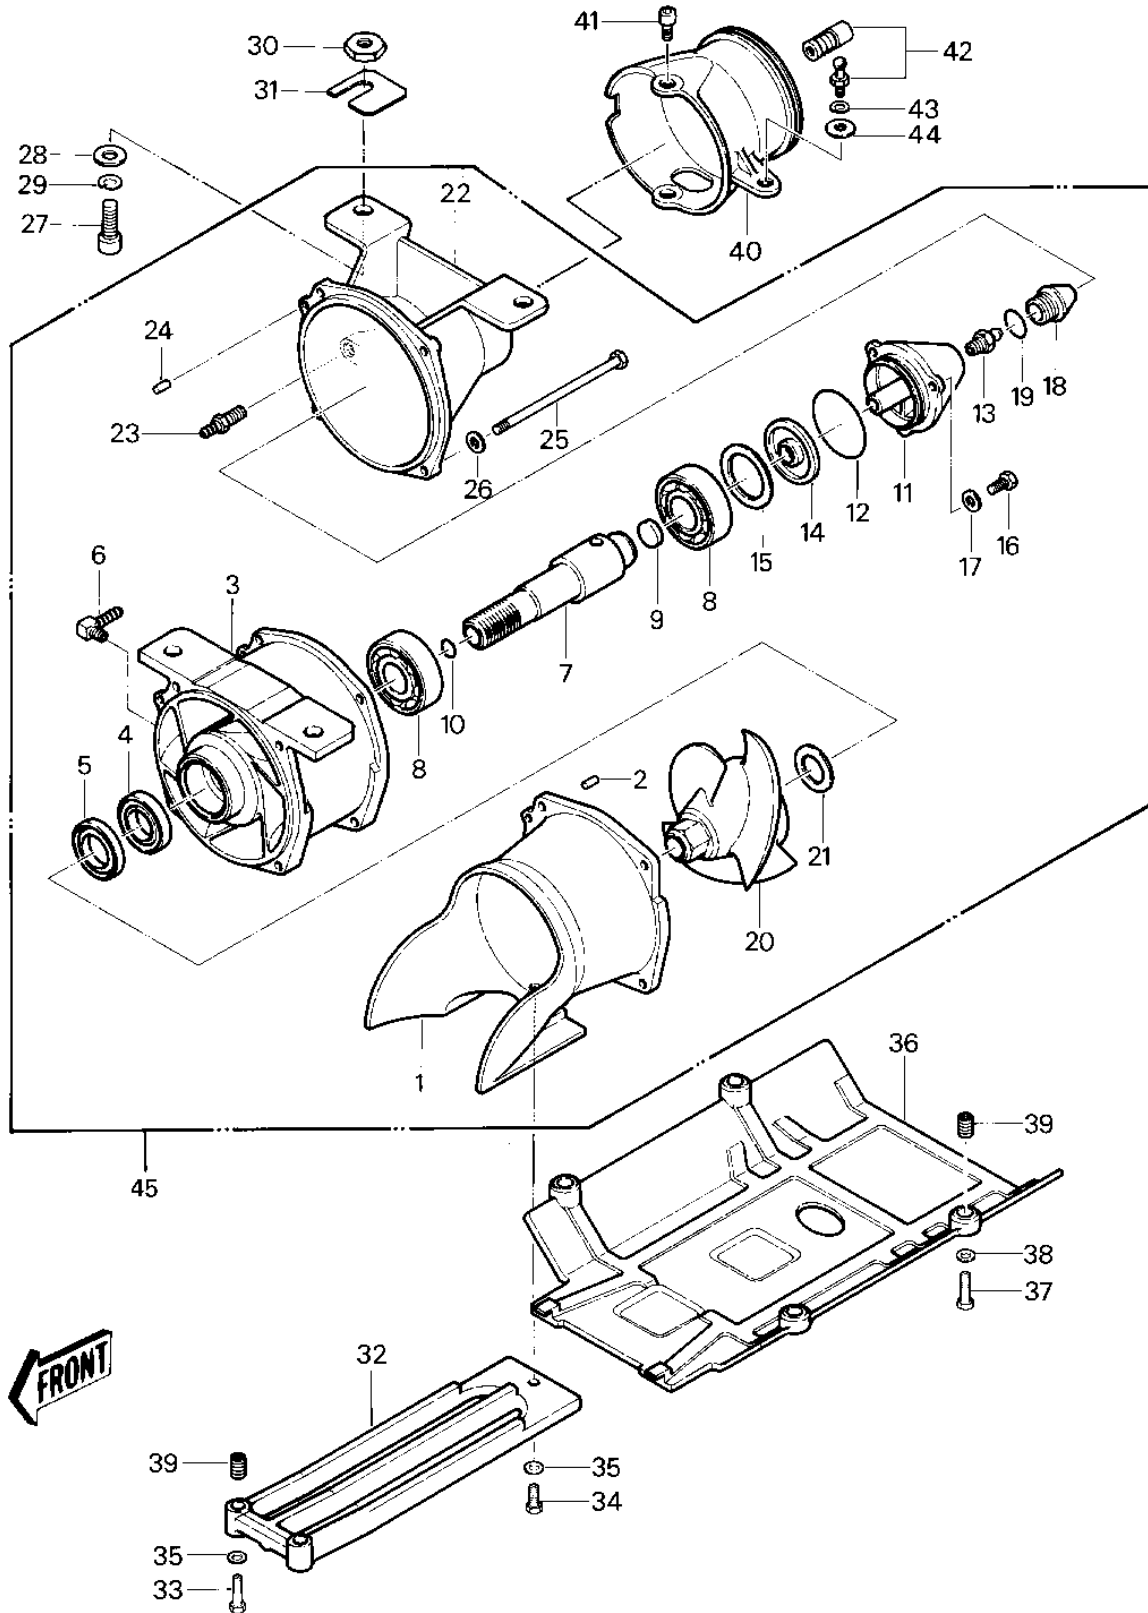

# 1982 JS550 PARTS DIAGRAM

JET PUMP

## JET PUMP

ITEM NAME	PART NUMBER	QUANTITY
CASE-PUMP (Ref # 1)	59336-3702	1
PIN,DOWEL (Ref # 2)	551R0612	1
VANE-GUIDE (Ref # 3)	59496-3002	1
SEAL-OIL (Ref # 4)	92049-3010	1
SEAL-OIL (Ref # 5)	92049-3011	1
ELBOW-WATER HOSE (Ref # 6)	52014-3002	1
SHAFT,IMPELLER (Ref # 7)	13107-3007	1
BALL BEARING,#6206 (Ref # 8)	601B6206	2
PLUG,SEAL CAP (Ref # 9)	92066-3013	1
RING-O,16.7MM (Ref # 10)	92055-3019	1
CAP,JET PUMP (Ref # 11)	11012-3009	1
RING-O,59.6MM (Ref # 12)	92055-3018	1
NIPPLE,GREASE (Ref # 13)	92005-501	1
PLUG (Ref # 14)	92066-3014	1
SHIM 0.15T (Ref # 15)	92025-502	AR
SHIM 0.3T (Ref # 15)	92025-503	AR
BOLT 6X20 (Ref # 16)	110R0620	3
WASHER (Ref # 17)	411S0600	3
CAP-GREASE FITTING (Ref # 18)	11012-3010	1
"0" RING,20MM (Ref # 19)	670B2020	1
IMPELLER (Ref # 20)	59256-3704	1
SHIM,24.5X38X1.0 (Ref # 21)	92025-3022	AR
SHIM,24.5X38X2.0 (Ref # 21)	92025-3023	AR
SHIM,24.5X38X1.5 (Ref # 21)	92025-3025	AR
NOZZLE-PUMP (Ref # 22)	59136-3713	1
JOINT,HOSE (Ref # 23)	92005-3001	1
PIN,DOWEL (Ref # 24)	551R0612	1
BOLT,6X125 (Ref # 25)	110R06125	4
WASHER (Ref # 26)	411S0600	4

## JET PUMP

ITEM NAME	PART NUMBER	QUANTITY
BOLT-SOCKET (Ref # 27)	120R1025	4
WASHER (Ref # 28)	411S1000	4
WASHER-SPRING,10MM (Ref # 29)	461S1000	4
NUT,10M/M (Ref # 30)	92015-3005	4
SHIM,T=0.3 (Ref # 31)	92025-3701	AR
SHIM.T=0.5 (Ref # 31)	92025-3702	AR
SHIM,T=1.0 (Ref # 31)	92025-3703	AR
SHIM,T=1.5MM (Ref # 31)	92025-3704	AR
GRATE (Ref # 32)	59366-3001	1
BOLT,HEX HEAD,6X25 (Ref # 33)	110R0625	2
BOLT 6X14 (Ref # 34)	110R0614	1
WASHER (Ref # 35)	411S0600	3
COVER-JET PUMP (Ref # 36)	59446-3002	1
BOLT,HEX HEAD,6X25 (Ref # 37)	110R0625	4
WASHER (Ref # 38)	411S0600	4
NUT-INSERT,6MM (Ref # 39)	92015-523	6
NOZZLE-STRG (Ref # 40)	59476-3702	1
BOLT 6X11 (Ref # 41)	92003-532	2
JOINT-BALL (Ref # 42)	59266-3707	1
WASHER-SPRING,6MM (Ref # 43)	461S0600	1
WASHER (Ref # 44)	92022-567	1
PUMP ASSY-JET (Ref # 45)	59486-3001	1