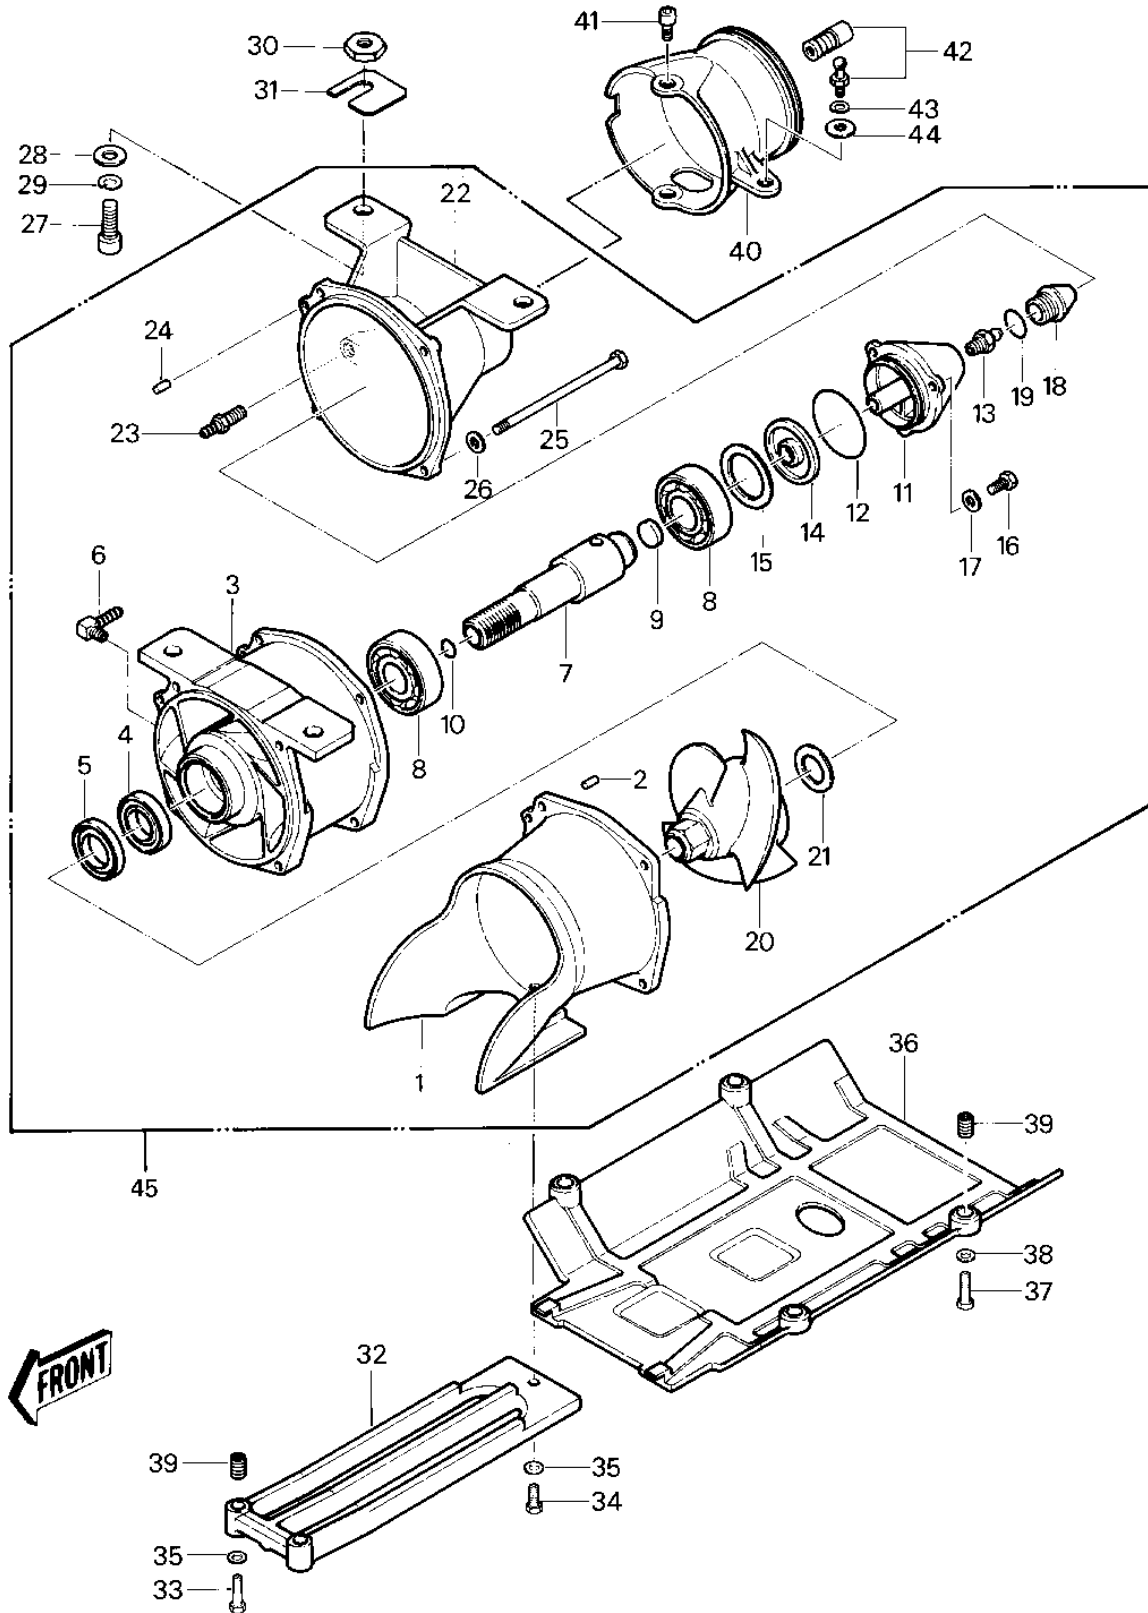

1985 JS550 PARTS DIAGRAM

JET PUMP