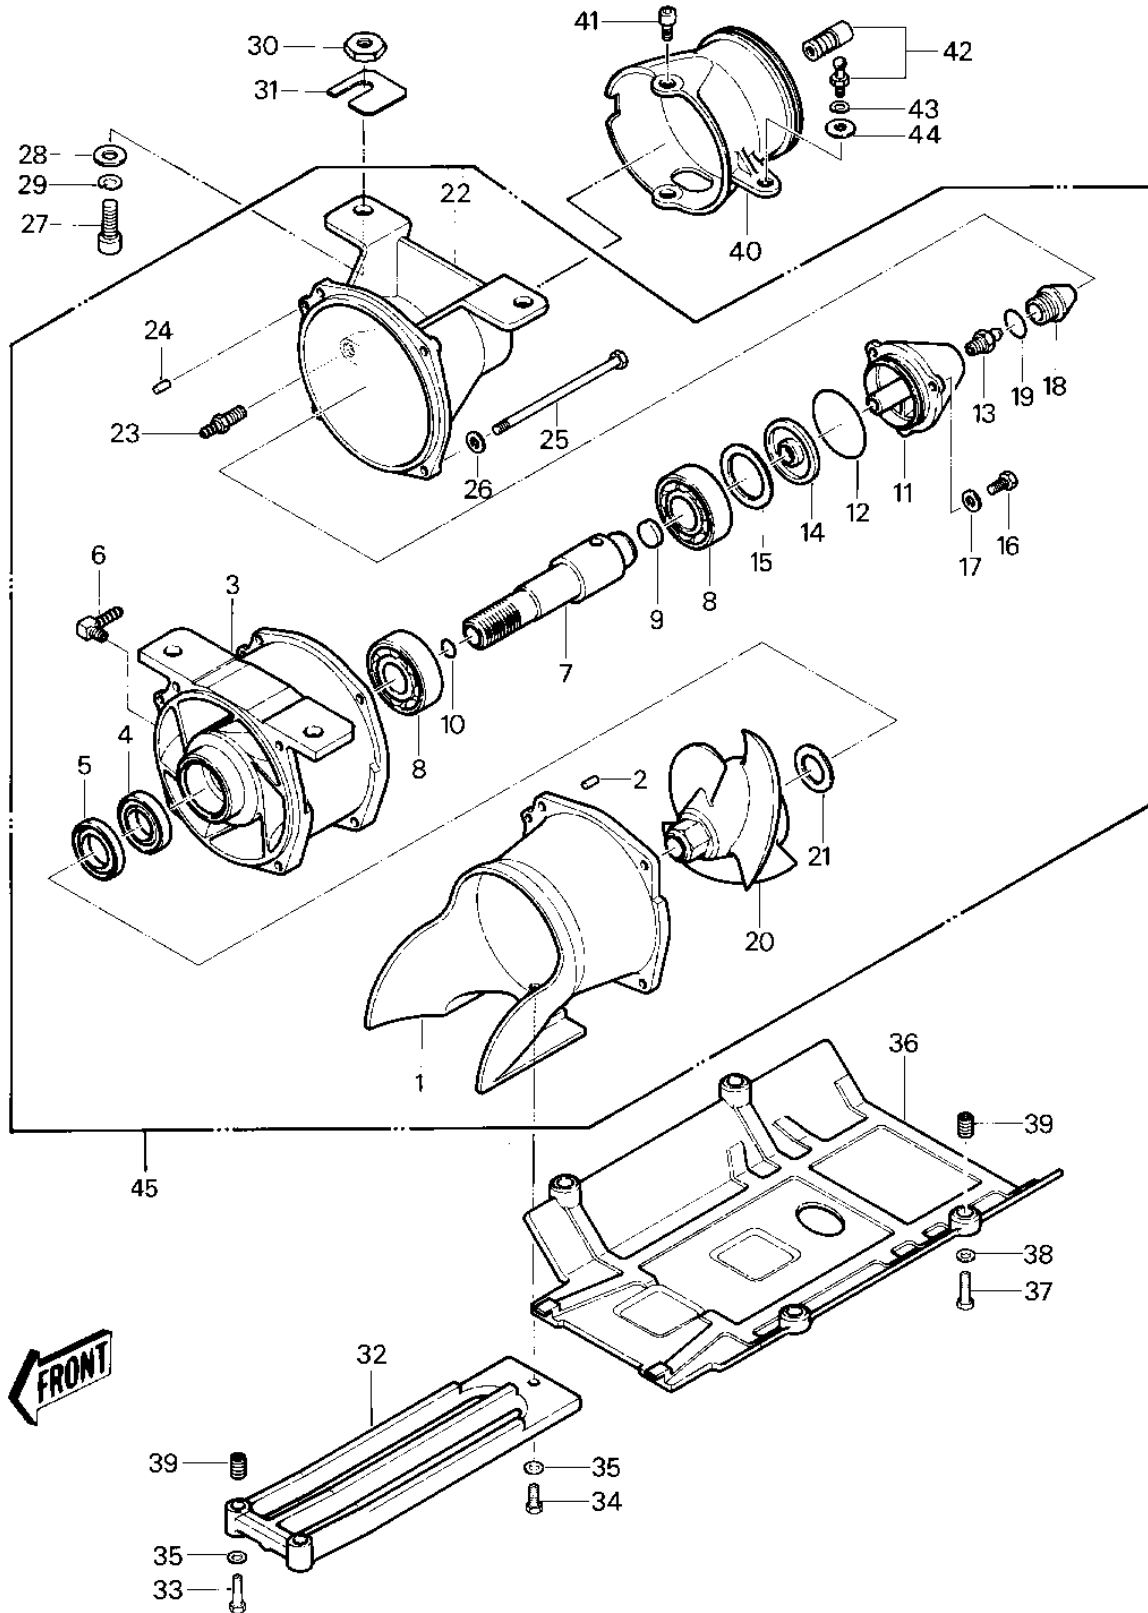

1985 JS550 PARTS DIAGRAM

JET PUMP

1985 JS550 PARTS LIST

JET PUMP

ITEM NAME	PART NUMBER	QUANTITY
CASE-PUMP (Ref # 1)	59336-3702	1
PIN,DOWEL (Ref # 2)	551R0612	1
VANE-GUIDE (Ref # 3)	59496-3002	1
SEAL-OIL (Ref # 4)	92049-3010	1
SEAL-OIL (Ref # 5)	92049-3011	1
ELBOW-WATER HOSE (Ref # 6)	52014-3002	1
SHAFT,IMPELLER (Ref # 7)	13107-3007	1
BALL BEARING,#6206 (Ref # 8)	601B6206	2
PLUG,SEAL CAP (Ref # 9)	92066-3013	1
RING-O,16.7MM (Ref # 10)	92055-3019	1
CAP,JET PUMP (Ref # 11)	11012-3009	1
RING-O,59.6MM (Ref # 12)	92055-3018	1
NIPPLE,GREASE (Ref # 13)	92005-501	1
PLUG (Ref # 14)	92066-3014	1
SHIM 0.15T (Ref # 15)	92025-502	AR
SHIM 0.3T (Ref # 15)	92025-503	AR
BOLT 6X20 (Ref # 16)	110R0620	3
WASHER (Ref # 17)	411S0600	3
CAP-GREASE FITTING (Ref # 18)	11012-3010	1
"0" RING,20MM (Ref # 19)	670B2020	1
IMPELLER (Ref # 20)	59256-3704	1
SHIM,24.5X38X1.0 (Ref # 21)	92025-3022	AR
SHIM,24.5X38X2.0 (Ref # 21)	92025-3023	AR
SHIM,24.5X38X1.5 (Ref # 21)	92025-3025	AR
NOZZLE-PUMP (Ref # 22)	59136-3713	1
JOINT,HOSE (Ref # 23)	92005-3001	1
PIN,DOWEL (Ref # 24)	551R0612	1
BOLT,6X125 (Ref # 25)	110R06125	4
WASHER (Ref # 26)	411S0600	4

1985 JS550 PARTS LIST

JET PUMP

ITEM NAME	PART NUMBER	QUANTITY
BOLT-SOCKET (Ref # 27)	120R1025	4
WASHER (Ref # 28)	411S1000	4
WASHER-SPRING,10MM (Ref # 29)	461S1000	4
NUT,10M/M (Ref # 30)	92015-3005	4
SHIM,T=0.3 (Ref # 31)	92025-3701	AR
SHIM.T=0.5 (Ref # 31)	92025-3702	AR
SHIM,T=1.0 (Ref # 31)	92025-3703	AR
SHIM,T=1.5MM (Ref # 31)	92025-3704	AR
GRATE (Ref # 32)	59366-3001	1
BOLT,HEX HEAD,6X25 (Ref # 33)	110R0625	2
BOLT 6X14 (Ref # 34)	110R0614	1
WASHER (Ref # 35)	411S0600	3
COVER-JET PUMP (Ref # 36)	59446-3002	1
BOLT,HEX HEAD,6X25 (Ref # 37)	110R0625	4
WASHER (Ref # 38)	411S0600	4
NUT-INSERT,6MM (Ref # 39)	92015-523	6
NOZZLE-STRG (Ref # 40)	59476-3702	1
BOLT,SOCKET,6X11 (Ref # 41)	92001-3701	2
JOINT-BALL (Ref # 42)	59266-3707	1
WASHER-SPRING,6MM (Ref # 43)	461S0600	1
WASHER (Ref # 44)	92022-567	1
PUMP-ASSY-JET (Ref # 45)	59486-3701	1