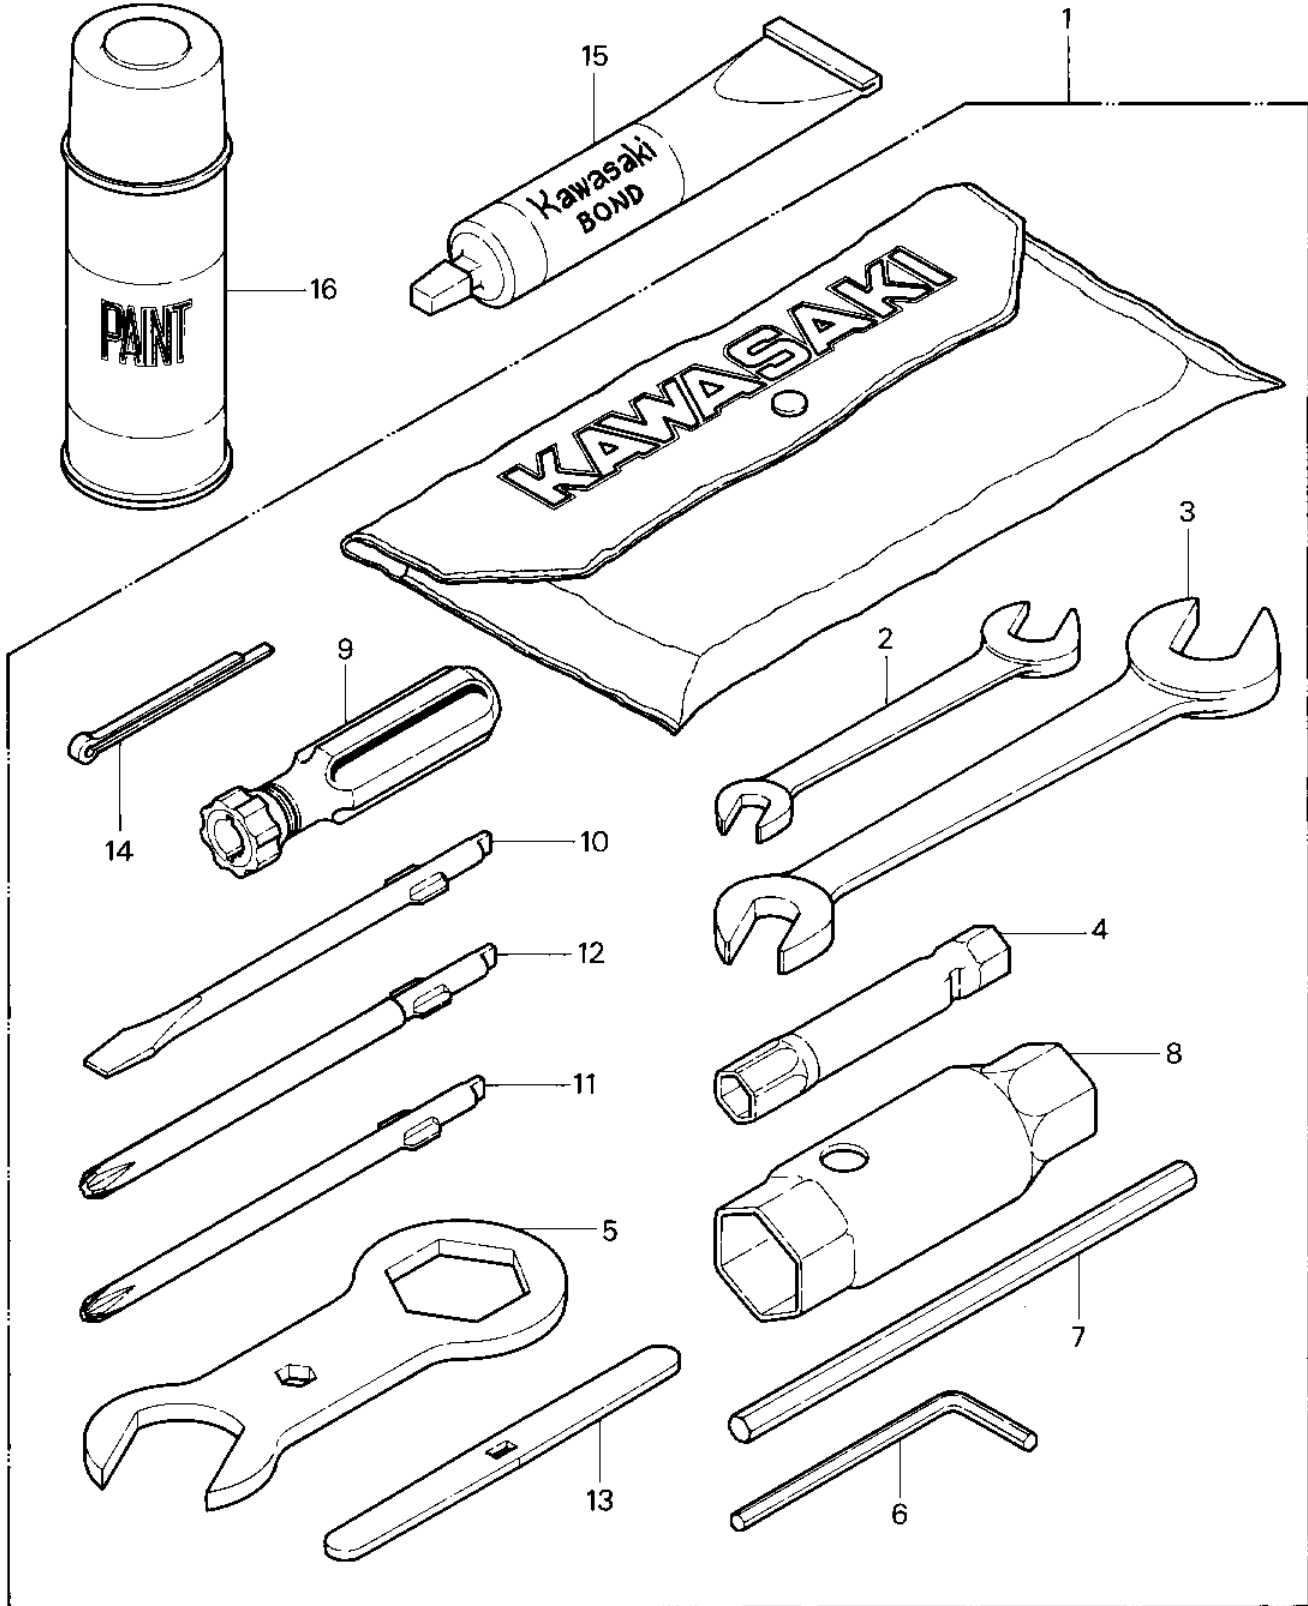

1982 JS550 PARTS DIAGRAM

OWNER TOOLS (JS550-A1/A2)

1982 JS550 PARTS LIST

OWNER TOOLS (JS550-A1/A2)

ITEM NAME	PART NUMBER	QUANTITY
TOOLKIT (Ref # 1)	56007-3706	1
WRENCH,OPEN END,10X13 (Ref # 2)	92110-3001	1
WRENCH,OPEN END,17X22 (Ref # 3)	92110-3002	1
WRENCH,SOCKET 8X10 (Ref # 4)	92110-503	1
WRENCH,BOX 27X32 (Ref # 5)	92108-503	1
WRENCH,HEXAGON (Ref # 6)	92127-503	1
UNAVAILABLE IN PRICE BOOK (Ref # 7)	92111-502	1
WRENCH,SOCKET 20X27 (Ref # 8)	92110-502	1
92106-1001 (Canada) (Ref # 9)	92106-004	1
92107-1052 (Canada) (Ref # 10)	92107-007	1
TOOL-DRIVER (Ref # 11)	92107-1052	1
92107-1002 (Canada) (Ref # 12)	92107-008	1
UNAVAILABLE IN PRICE BOOK (Ref # 13)	92111-009	1
PIN-COTTER,4X40 (Ref # 14)	550S4040	1
LIQUID GASKET (Ref # 15)	92104-002	AR
PAINT-YELLOW 12.5OZ (Ref # 16)	50275-3526	AR