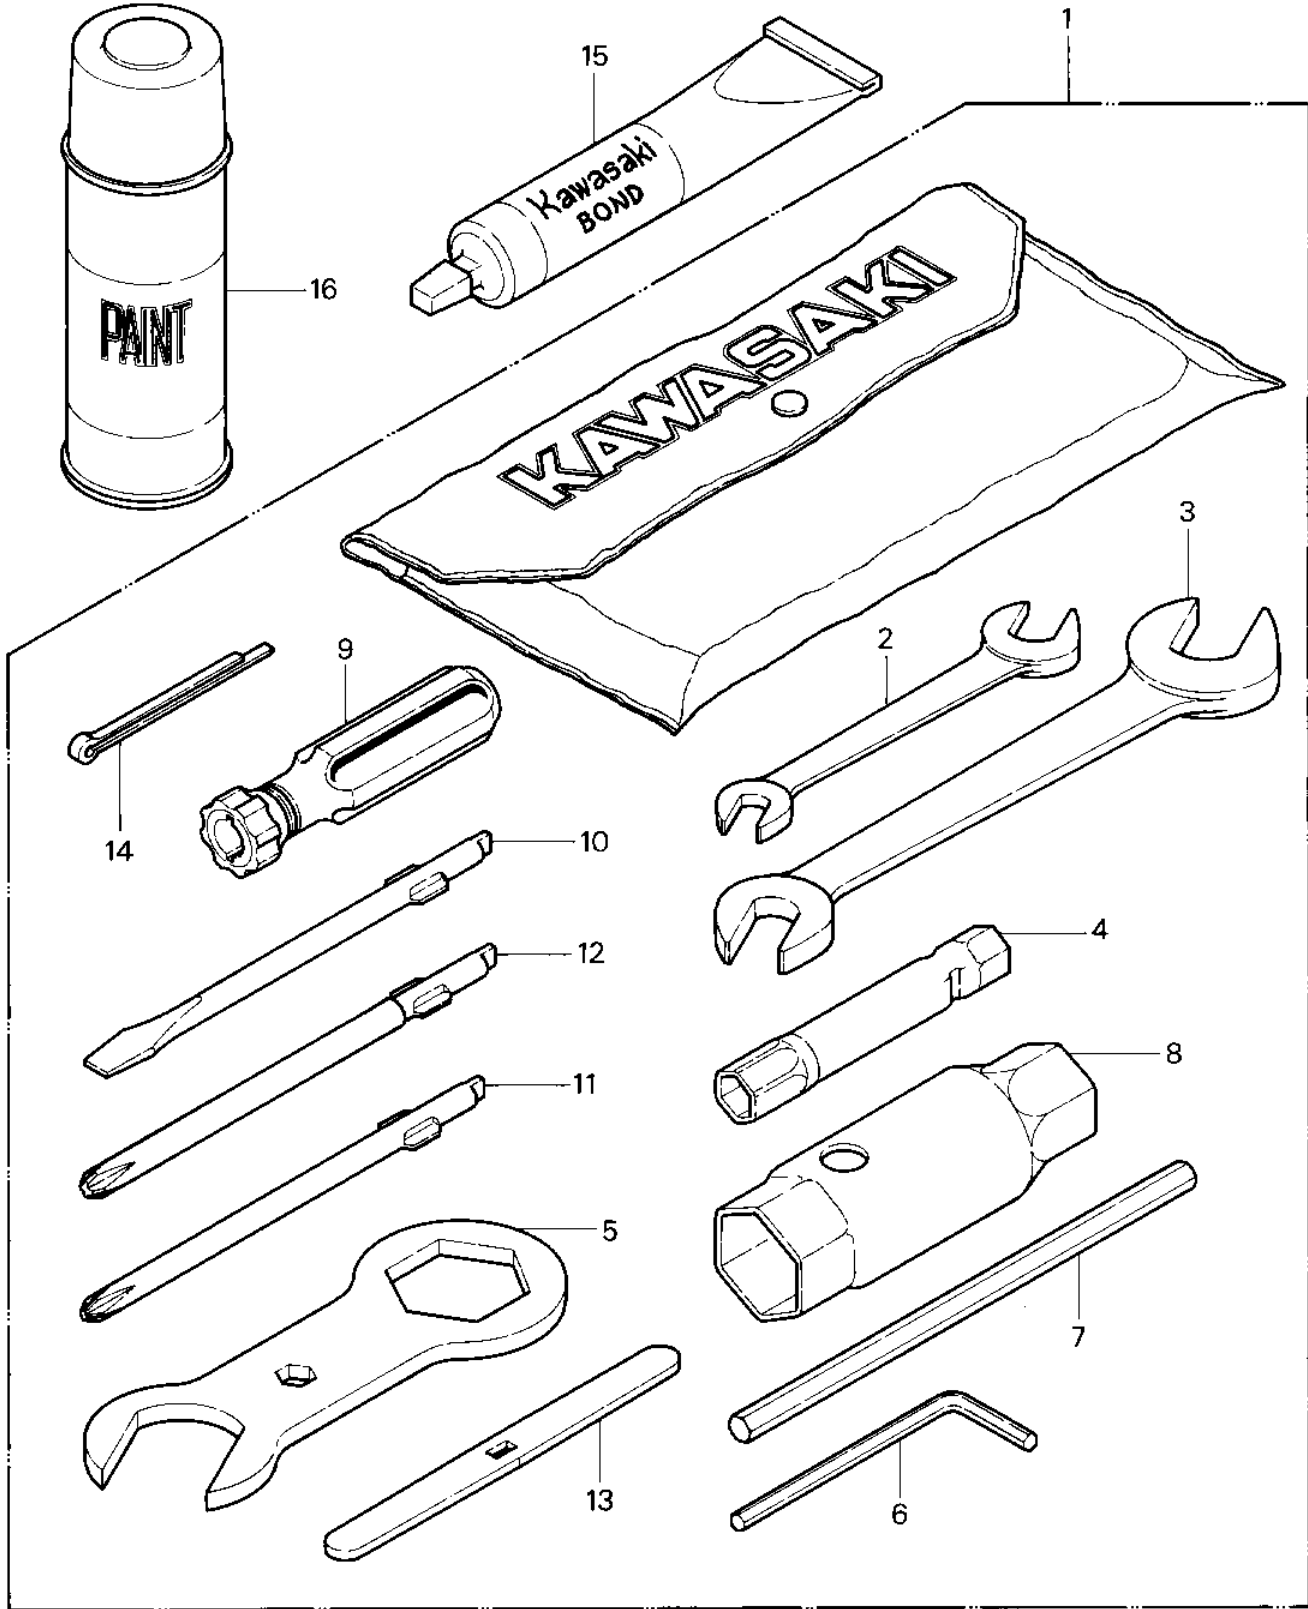

1982 JS550 PARTS DIAGRAM

OWNER TOOLS (JS550-A1/A2)

1982 JS550 PARTS LIST

OWNER TOOLS (JS550-A1/A2)

ITEM NAME	PART NUMBER	QUANTITY
TOOLKIT (Ref # 1)	56007-3706	1
WRENCH,OPEN END,10X13 (Ref # 2)	92110-3001	1
WRENCH,OPEN END,17X22 (Ref # 3)	92110-3002	1
WRENCH,SOCKET 8X10 (Ref # 4)	92110-503	1
WRENCH,BOX 27X32 (Ref # 5)	92108-503	1
WRENCH,HEXAGON (Ref # 6)	92127-503	1
UNAVAILABLE IN PRICE BOOK (Ref # 7)	92111-502	1
WRENCH,SOCKET 20X27 (Ref # 8)	92110-502	1
92106-1001 (Canada) (Ref # 9)	92106-004	1
92107-1052 (Canada) (Ref # 10)	92107-007	1
TOOL-DRIVER (Ref # 11)	92107-1052	1
92107-1002 (Canada) (Ref # 12)	92107-008	1
UNAVAILABLE IN PRICE BOOK (Ref # 13)	92111-009	1
PIN-COTTER,4X40 (Ref # 14)	550S4040	1
LIQUID GASKET (Ref # 15)	92104-002	AR
PAINT-YELLOW 12.5OZ (Ref # 16)	50275-3526	AR