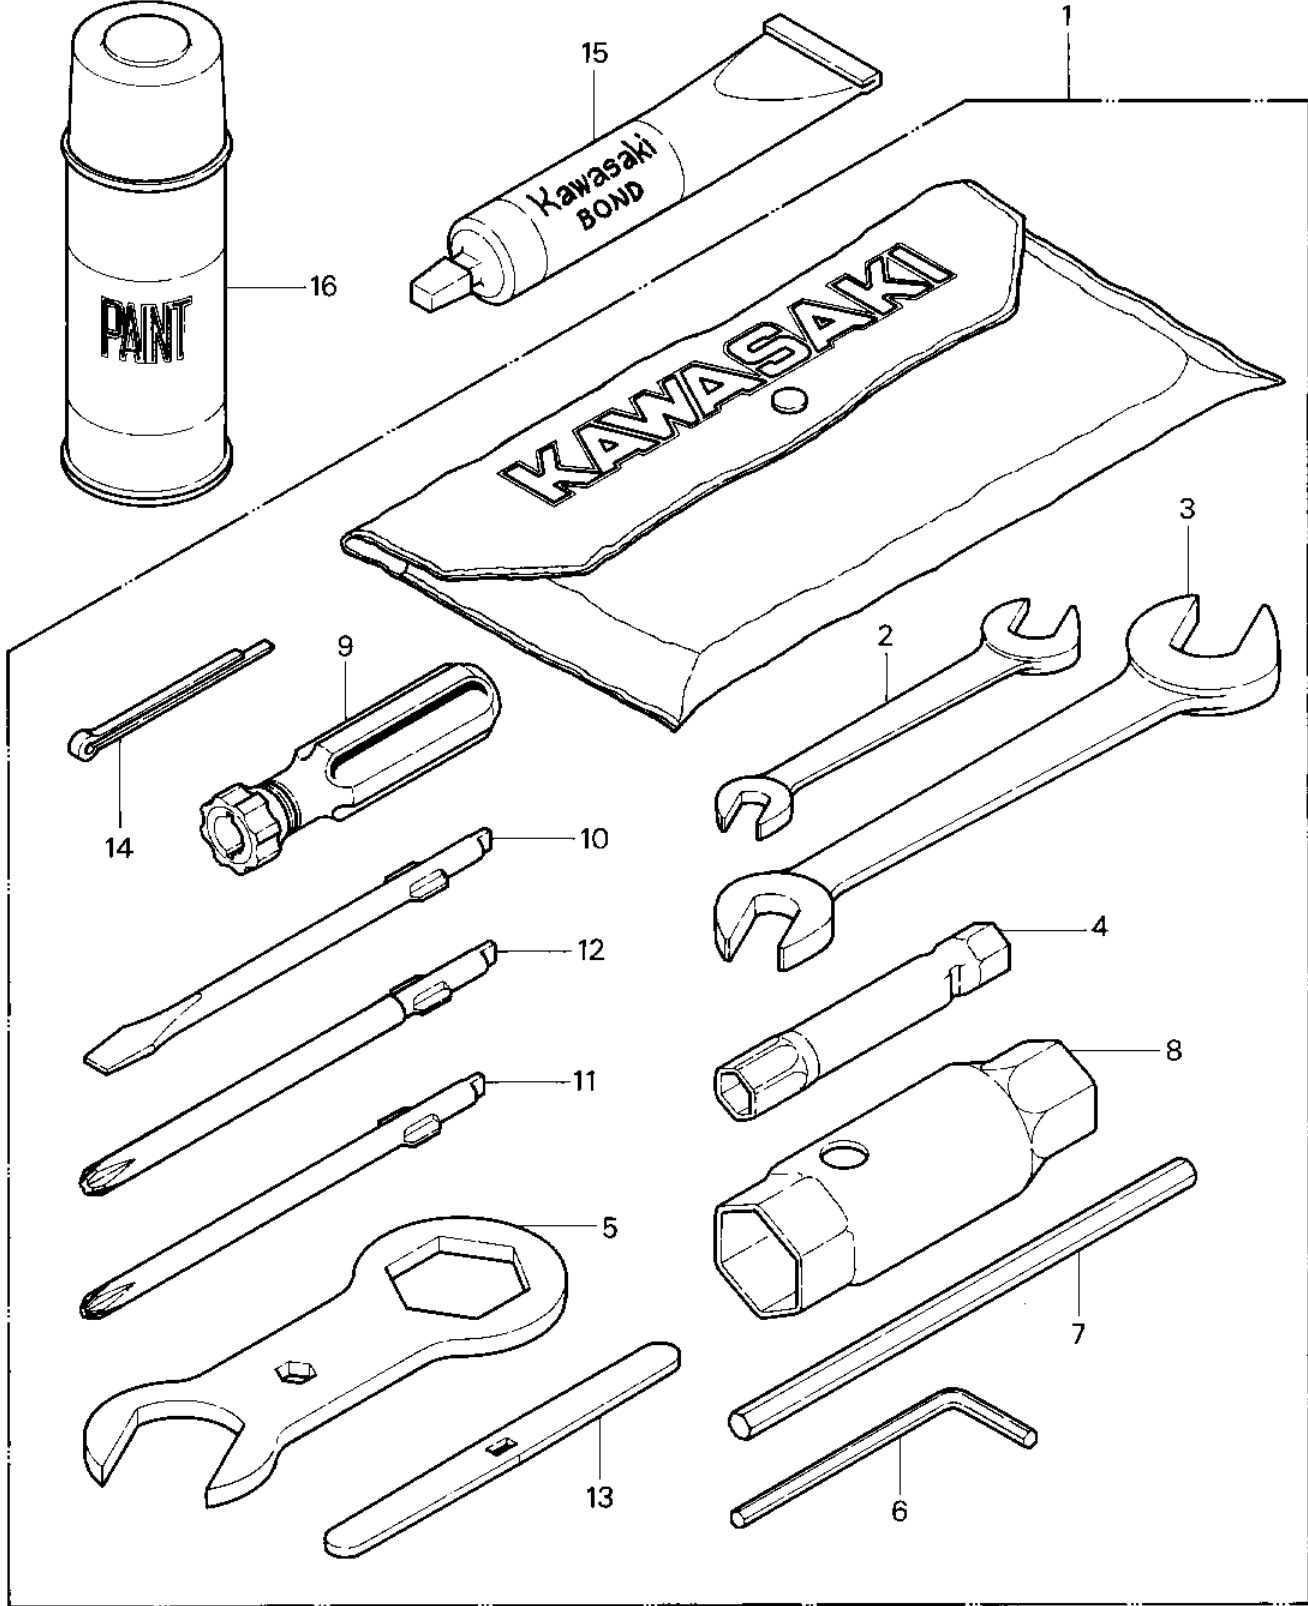

1983 JS550 PARTS DIAGRAM

OWNER TOOLS (JS550-A1/A2)

1983 JS550 PARTS LIST

OWNER TOOLS (JS550-A1/A2)

ITEM NAME	PART NUMBER	QUANTITY
TOOLKIT (Ref # 1)	56007-3706	1
WRENCH,OPEN END,10X13 (Ref # 2)	92110-3001	1
WRENCH,OPEN END,17X22 (Ref # 3)	92110-3002	1
WRENCH,SOCKET 8X10 (Ref # 4)	92110-503	1
WRENCH,BOX 27X32 (Ref # 5)	92108-503	1
WRENCH,HEXAGON (Ref # 6)	92127-503	1
UNAVAILABLE IN PRICE BOOK (Ref # 7)	92111-502	1
WRENCH,SOCKET 20X27 (Ref # 8)	92110-502	1
92106-1001 (Canada) (Ref # 9)	92106-004	1
92107-1052 (Canada) (Ref # 10)	92107-007	1
TOOL-DRIVER (Ref # 11)	92107-1052	1
92107-1002 (Canada) (Ref # 12)	92107-008	1
UNAVAILABLE IN PRICE BOOK (Ref # 13)	92111-009	1
PIN-COTTER,4X40 (Ref # 14)	550S4040	1
LIQUID GASKET (Ref # 15)	92104-002	AR
PAINT,OPTIC RED 12.5 (Ref # 16)	57002-4002	AR