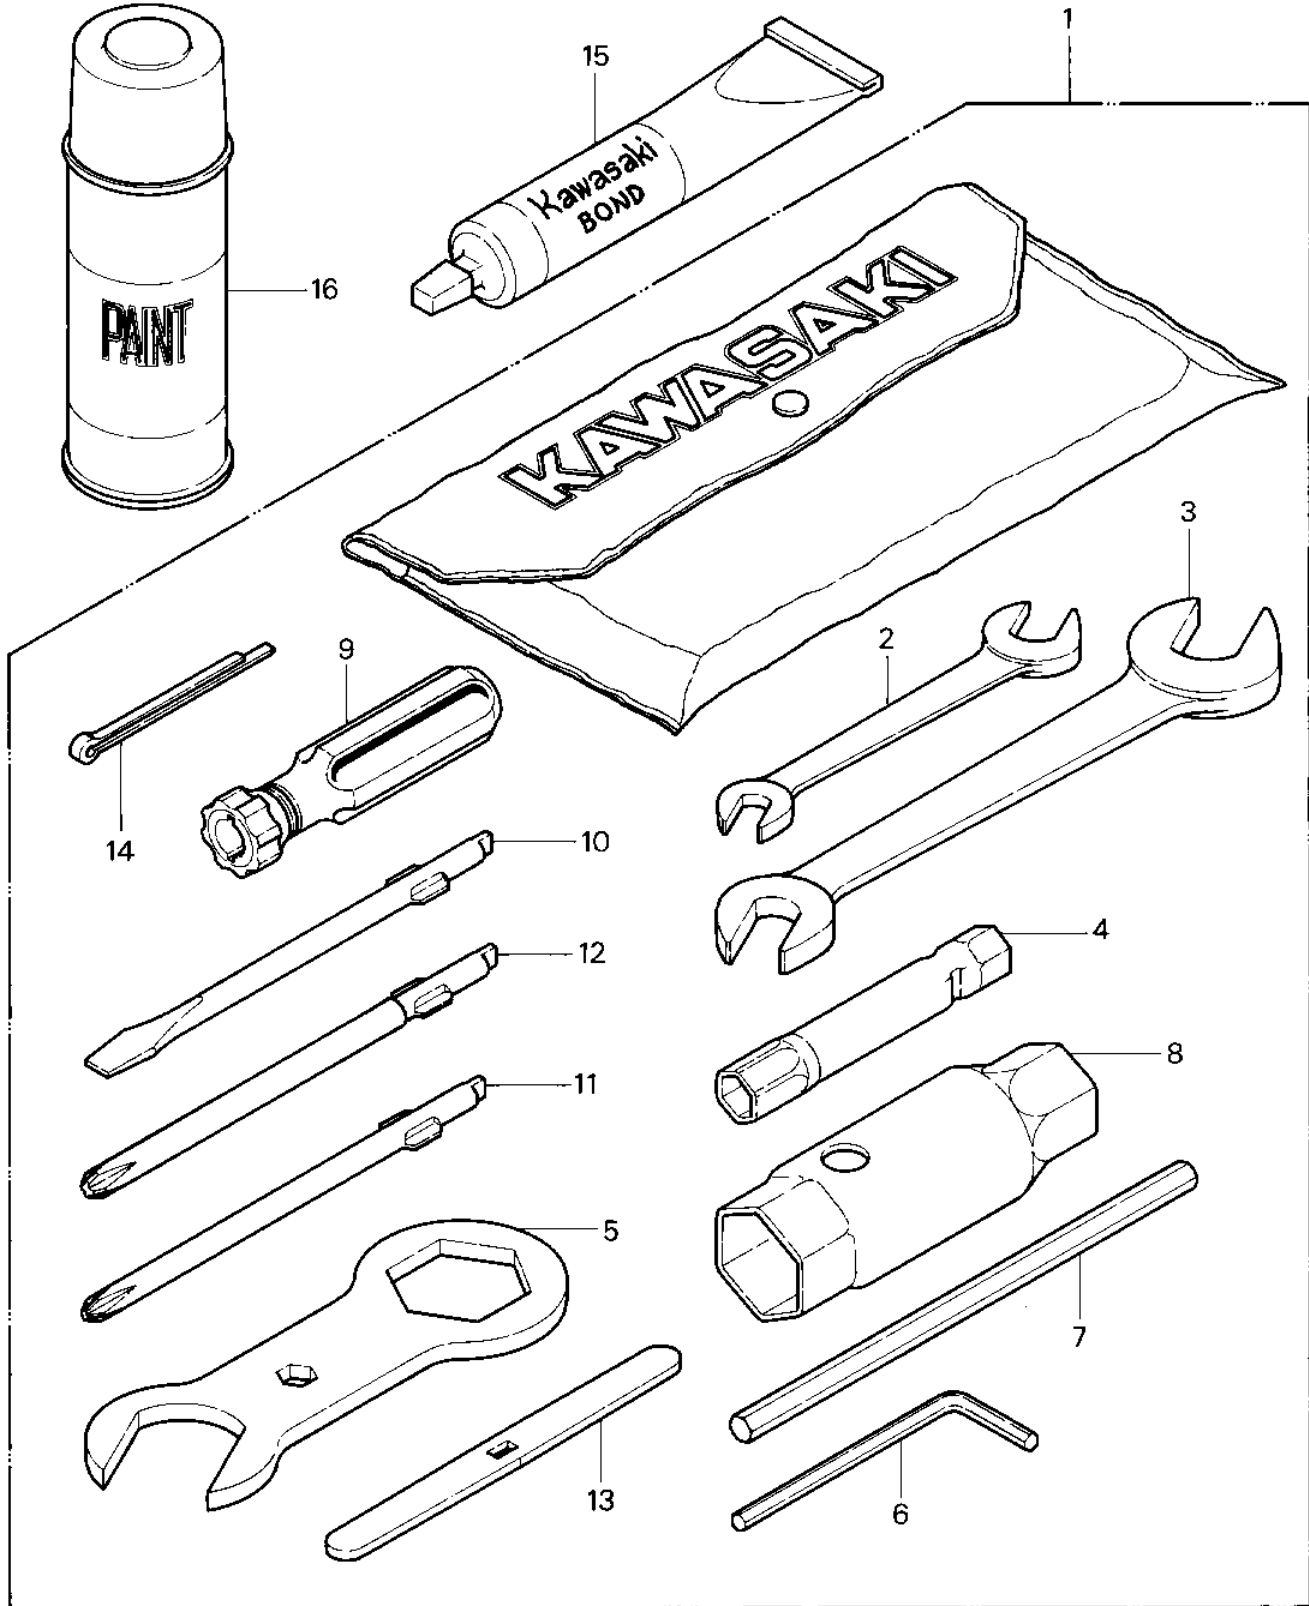

1985 JS550 PARTS DIAGRAM

OWNER TOOLS (JS550-A1/A2)

1985 JS550 PARTS LIST

OWNER TOOLS (JS550-A1/A2)

ITEM NAME	PART NUMBER	QUANTITY
TOOLKIT (Ref # 1)	56007-3706	1
WRENCH,OPEN END,10X13 (Ref # 2)	92110-3001	1
WRENCH,OPEN END,17X22 (Ref # 3)	92110-3002	1
WRENCH,SOCKET 8X10 (Ref # 4)	92110-503	1
WRENCH,BOX 27X32 (Ref # 5)	92108-503	1
WRENCH,HEXAGON (Ref # 6)	92127-503	1
UNAVAILABLE IN PRICE BOOK (Ref # 7)	92111-502	1
WRENCH,SOCKET 20X27 (Ref # 8)	92110-502	1
92106-1001 (Canada) (Ref # 9)	92106-004	1
92107-1052 (Canada) (Ref # 10)	92107-007	1
TOOL-DRIVER (Ref # 11)	92107-1052	1
92107-1002 (Canada) (Ref # 12)	92107-008	1
UNAVAILABLE IN PRICE BOOK (Ref # 13)	92111-009	1
PIN-COTTER,4X40 (Ref # 14)	550S4040	1
LIQUID GASKET (Ref # 15)	92104-002	AR
PAINT-YELLOW 12.5OZ (Ref # 16)	50275-3526	AR