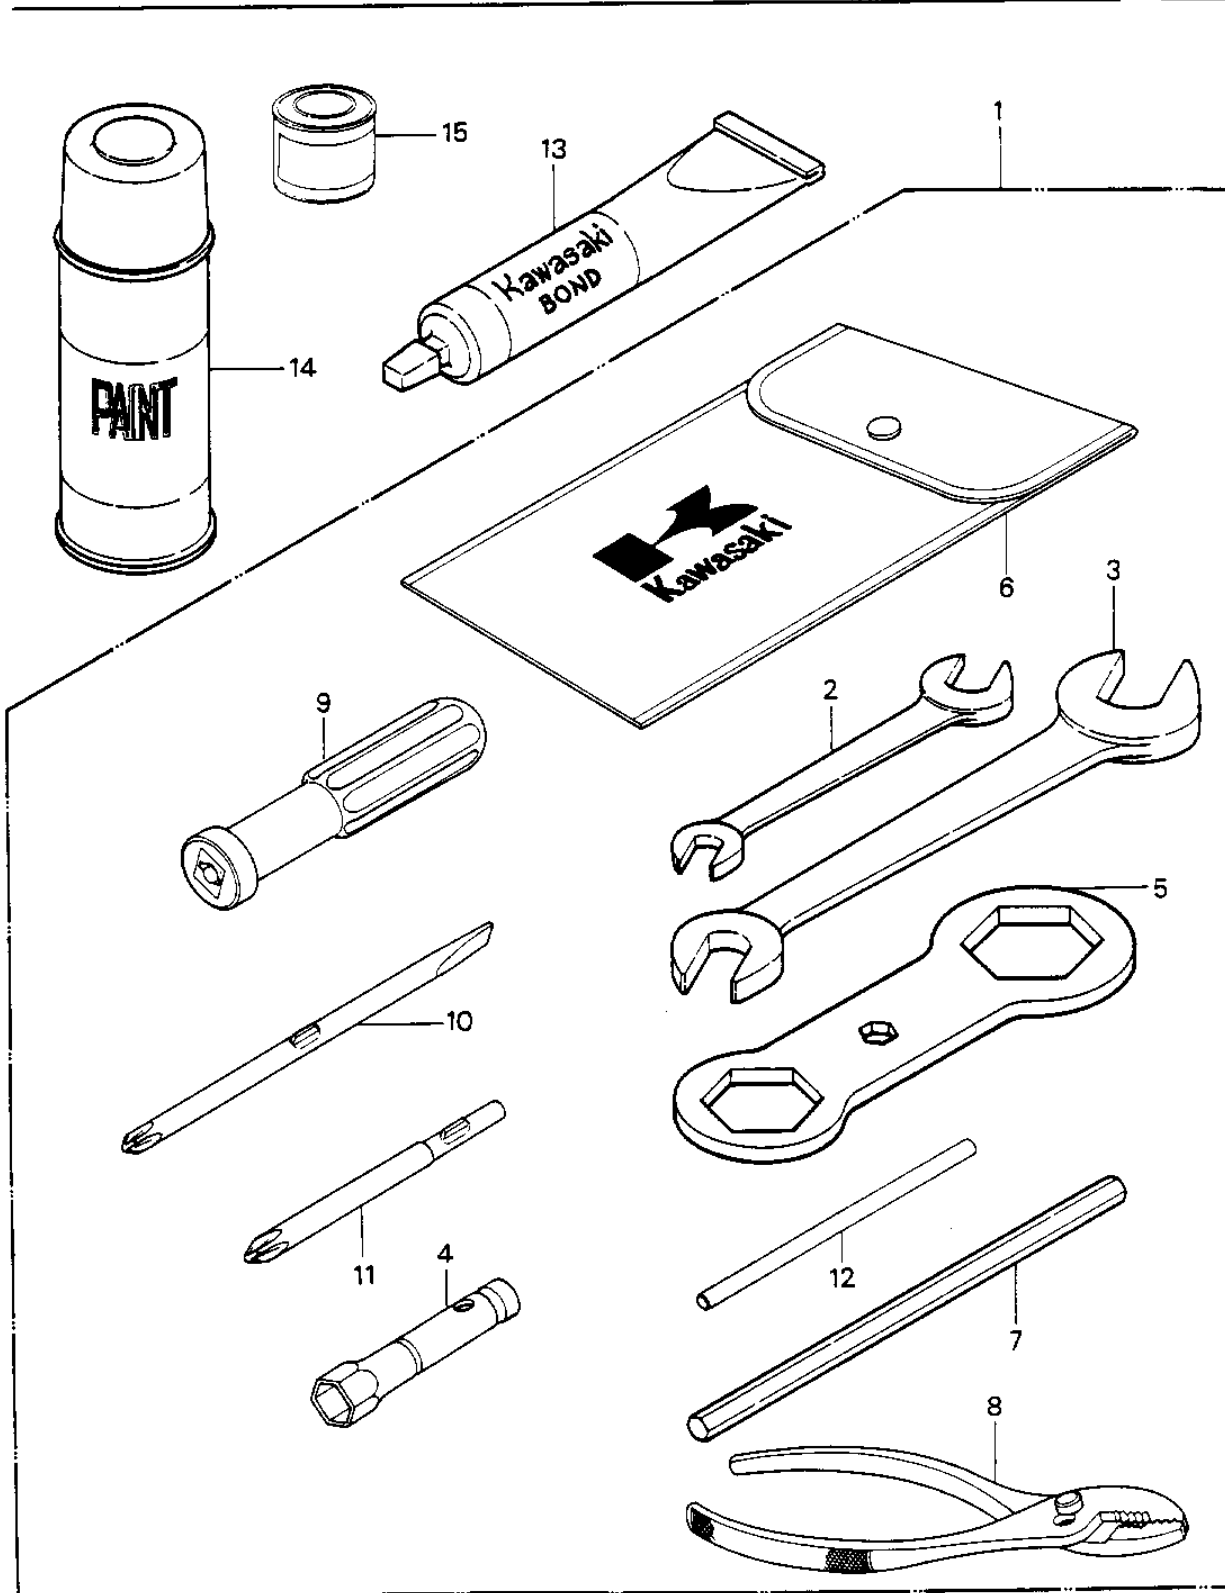

1985 JS550 PARTS DIAGRAM

OWNER TOOLS (JS550-A3/A4)

Re
No

- 1
- 2
- 3
- 4
- 5
- 6
- 7
- 8
- 9
- 10
- 11
- 12
- 13
- 14
- 15

2002

1985 JS550 PARTS LIST

OWNER TOOLS (JS550-A3/A4)

ITEM NAME	PART NUMBER	QUANTITY
56007-3706 (Canada) (Ref # 1)	56007-3701	1
WRENCH,OPEN,8X10 (Ref # 2)	92126-001	1
WRENCH,OPEN END,12X13 (Ref # 3)	92126-002	1
WRENCH,SPARK PLUG (Ref # 4)	92108-008	1
TOOL-WRENCH,BOX END,2 (Ref # 5)	92110-3701	1
BAG,TOOLKIT (Ref # 6)	56008-1019	1
TOOL-WRENCH,ALLEN BAR (Ref # 7)	92110-3702	1
PLIERS,160MM (Ref # 8)	92112-003	1
GRIP,SCREW DRIVER (Ref # 9)	92106-1001	1
TOOL-DRIVER (Ref # 10)	92107-1052	1
SCREW DRIVER #3 PHLIP (Ref # 11)	92107-005	1
BAR,SPARK PLUG WRENCH (Ref # 12)	92111-005	1
LIQUID GASKET (Ref # 13)	92104-002	AR
PAINT,OPTIC RED 12.5 (Ref # 14)	57002-4002	AR
PAINT,1/12L,G.SILVER (Ref # 15)	56019-108-F2	AR