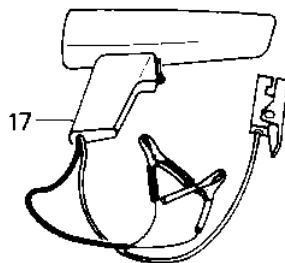

1982 JS550 PARTS DIAGRAM

SPECIAL SERVICE TOOLS

* N

10

1982 JS550 PARTS LIST

SPECIAL SERVICE TOOLS

ITEM NAME	PART NUMBER	QUANTITY
SPANNER-COUPLER/FLYWH (Ref # 1)	T57001-276	1
UNAVAILABLE IN PRICE BOOK (Ref # 2)	T57001-275	2
HOLDER-DRIVE SHAFT (Ref # 3)	W56019-003	1
UNAVAILABLE IN PRICE BOOK (Ref # 4)	W56019-004	1
*** N.L.A.*** (Canada) (Ref # 5)	57001-3004	1
PROTECTOR,SEAL (Ref # 6)	57001-3003	1
HOLDER,PUMP SHAFT (Ref # 7)	57001-3005	1
KIT-THREAD RPR,8MM (Ref # 8)	W56019-008	1
THRD INSERT 8MM (Canada) (Ref # 9)	W56019-009	1
KIT-THREAD RPR,6MM (Ref # 10)	W56019-006	1
THRD INSERT 6MM (Canada) (Ref # 11)	W56019-007	1
PLIERS,CIRCLIP,OUTSID (Ref # 12)	57001-144	1
PLIERS,CIRCLIP,INSIDE (Ref # 13)	57001-143	1
57001-259 (Canada) (Ref # 14)	T57001-259	1
57001-910 (Canada) (Ref # 15)	T57001-910	1
UNAVAILABLE IN PRICE BOOK (Ref # 16)	T57001-170	1
*** N.L.A.*** (Canada) (Ref # 17)	57001-3514	1
*** N.L.A.*** (Canada) (Ref # 18)	T56019-201	1
MULTIMETER (Ref # 19)	57001-983	1
FINDER-TDC (Ref # *)	57001-402	1
PLIERS-PISTON RING (Ref # *)	57001-115	1
UNAVAILABLE IN PRICE BOOK (Ref # *)	T57001-272	1