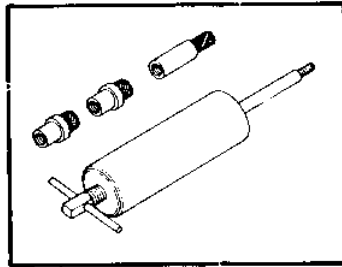

1982 JS550 PARTS DIAGRAM

SPECIAL SERVICE TOOLS

* N

10

1982 JS550 PARTS LIST

SPECIAL SERVICE TOOLS

ITEM NAME	PART NUMBER	QUANTITY
SPANNER-COUPLER/FLYWH (Ref # 1)	T57001-276	1
UNAVAILABLE IN PRICE BOOK (Ref # 2)	T57001-275	2
HOLDER-DRIVE SHAFT (Ref # 3)	W56019-003	1
UNAVAILABLE IN PRICE BOOK (Ref # 4)	W56019-004	1
*** N.L.A.*** (Canada) (Ref # 5)	57001-3004	1
PROTECTOR,SEAL (Ref # 6)	57001-3003	1
HOLDER,PUMP SHAFT (Ref # 7)	57001-3005	1
KIT-THREAD RPR,8MM (Ref # 8)	W56019-008	1
THRD INSERT 8MM (Canada) (Ref # 9)	W56019-009	1
KIT-THREAD RPR,6MM (Ref # 10)	W56019-006	1
THRD INSERT 6MM (Canada) (Ref # 11)	W56019-007	1
PLIERS,CIRCLIP,OUTSID (Ref # 12)	57001-144	1
PLIERS,CIRCLIP,INSIDE (Ref # 13)	57001-143	1
57001-259 (Canada) (Ref # 14)	T57001-259	1
57001-910 (Canada) (Ref # 15)	T57001-910	1
UNAVAILABLE IN PRICE BOOK (Ref # 16)	T57001-170	1
*** N.L.A.*** (Canada) (Ref # 17)	57001-3514	1
*** N.L.A.*** (Canada) (Ref # 18)	T56019-201	1
MULTIMETER (Ref # 19)	57001-983	1
FINDER-TDC (Ref # *)	57001-402	1
PLIERS-PISTON RING (Ref # *)	57001-115	1
UNAVAILABLE IN PRICE BOOK (Ref # *)	T57001-272	1