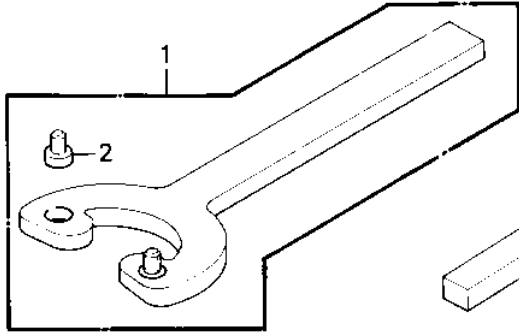

1982 JS550 PARTS DIAGRAM

SPECIAL SERVICE TOOLS

* N

10

1982 JS550 PARTS LIST

SPECIAL SERVICE TOOLS

ITEM NAME	PART NUMBER	QUANTITY
SPANNER-COUPLER/FLYWH (Ref # 1)	T57001-276	1
UNAVAILABLE IN PRICE BOOK (Ref # 2)	T57001-275	2
HOLDER-DRIVE SHAFT (Ref # 3)	W56019-003	1
UNAVAILABLE IN PRICE BOOK (Ref # 4)	W56019-004	1
*** N.L.A.*** (Canada) (Ref # 5)	57001-3004	1
PROTECTOR,SEAL (Ref # 6)	57001-3003	1
HOLDER,PUMP SHAFT (Ref # 7)	57001-3005	1
KIT-THREAD RPR,8MM (Ref # 8)	W56019-008	1
THRD INSERT 8MM (Canada) (Ref # 9)	W56019-009	1
KIT-THREAD RPR,6MM (Ref # 10)	W56019-006	1
THRD INSERT 6MM (Canada) (Ref # 11)	W56019-007	1
PLIERS,CIRCLIP,OUTSID (Ref # 12)	57001-144	1
PLIERS,CIRCLIP,INSIDE (Ref # 13)	57001-143	1
57001-259 (Canada) (Ref # 14)	T57001-259	1
57001-910 (Canada) (Ref # 15)	T57001-910	1
UNAVAILABLE IN PRICE BOOK (Ref # 16)	T57001-170	1
*** N.L.A.*** (Canada) (Ref # 17)	57001-3514	1
*** N.L.A.*** (Canada) (Ref # 18)	T56019-201	1
MULTIMETER (Ref # 19)	57001-983	1
FINDER-TDC (Ref # *)	57001-402	1
PLIERS-PISTON RING (Ref # *)	57001-115	1
UNAVAILABLE IN PRICE BOOK (Ref # *)	T57001-272	1