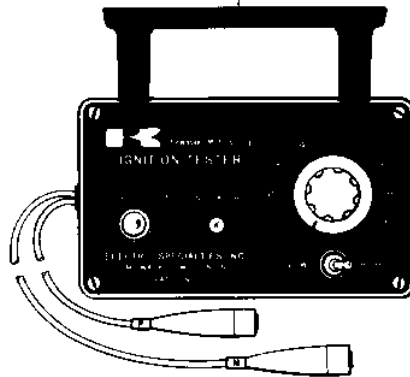

1982 JS550 PARTS DIAGRAM

SPECIAL SERVICE TOOLS

* N

10

1982 JS550 PARTS LIST

SPECIAL SERVICE TOOLS

ITEM NAME	PART NUMBER	QUANTITY
SPANNER-COUPLER/FLYWH (Ref # 1)	T57001-276	1
UNAVAILABLE IN PRICE BOOK (Ref # 2)	T57001-275	2
HOLDER-DRIVE SHAFT (Ref # 3)	W56019-003	1
UNAVAILABLE IN PRICE BOOK (Ref # 4)	W56019-004	1
*** N.L.A.*** (Canada) (Ref # 5)	57001-3004	1
PROTECTOR,SEAL (Ref # 6)	57001-3003	1
HOLDER,PUMP SHAFT (Ref # 7)	57001-3005	1
KIT-THREAD RPR,8MM (Ref # 8)	W56019-008	1
THRD INSERT 8MM (Canada) (Ref # 9)	W56019-009	1
KIT-THREAD RPR,6MM (Ref # 10)	W56019-006	1
THRD INSERT 6MM (Canada) (Ref # 11)	W56019-007	1
PLIERS,CIRCLIP,OUTSID (Ref # 12)	57001-144	1
PLIERS,CIRCLIP,INSIDE (Ref # 13)	57001-143	1
57001-259 (Canada) (Ref # 14)	T57001-259	1
57001-910 (Canada) (Ref # 15)	T57001-910	1
UNAVAILABLE IN PRICE BOOK (Ref # 16)	T57001-170	1
*** N.L.A.*** (Canada) (Ref # 17)	57001-3514	1
*** N.L.A.*** (Canada) (Ref # 18)	T56019-201	1
MULTIMETER (Ref # 19)	57001-983	1
FINDER-TDC (Ref # *)	57001-402	1
PLIERS-PISTON RING (Ref # *)	57001-115	1
UNAVAILABLE IN PRICE BOOK (Ref # *)	T57001-272	1