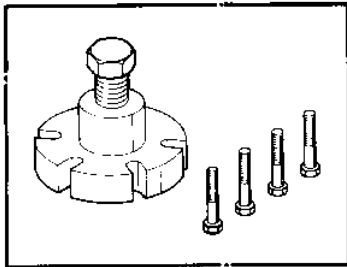

1982 JS550 PARTS DIAGRAM

SPECIAL SERVICE TOOLS

* N

10

1982 JS550 PARTS LIST

SPECIAL SERVICE TOOLS

ITEM NAME	PART NUMBER	QUANTITY
SPANNER-COUPLER/FLYWH (Ref # 1)	T57001-276	1
UNAVAILABLE IN PRICE BOOK (Ref # 2)	T57001-275	2
HOLDER-DRIVE SHAFT (Ref # 3)	W56019-003	1
UNAVAILABLE IN PRICE BOOK (Ref # 4)	W56019-004	1
*** N.L.A.*** (Canada) (Ref # 5)	57001-3004	1
PROTECTOR,SEAL (Ref # 6)	57001-3003	1
HOLDER,PUMP SHAFT (Ref # 7)	57001-3005	1
KIT-THREAD RPR,8MM (Ref # 8)	W56019-008	1
THRD INSERT 8MM (Canada) (Ref # 9)	W56019-009	1
KIT-THREAD RPR,6MM (Ref # 10)	W56019-006	1
THRD INSERT 6MM (Canada) (Ref # 11)	W56019-007	1
PLIERS,CIRCLIP,OUTSID (Ref # 12)	57001-144	1
PLIERS,CIRCLIP,INSIDE (Ref # 13)	57001-143	1
57001-259 (Canada) (Ref # 14)	T57001-259	1
57001-910 (Canada) (Ref # 15)	T57001-910	1
UNAVAILABLE IN PRICE BOOK (Ref # 16)	T57001-170	1
*** N.L.A.*** (Canada) (Ref # 17)	57001-3514	1
*** N.L.A.*** (Canada) (Ref # 18)	T56019-201	1
MULTIMETER (Ref # 19)	57001-983	1
FINDER-TDC (Ref # *)	57001-402	1
PLIERS-PISTON RING (Ref # *)	57001-115	1
UNAVAILABLE IN PRICE BOOK (Ref # *)	T57001-272	1