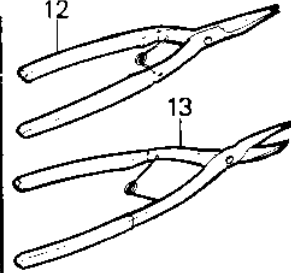

1982 JS550 PARTS DIAGRAM

SPECIAL SERVICE TOOLS

* N

10

1982 JS550 PARTS LIST

SPECIAL SERVICE TOOLS

ITEM NAME	PART NUMBER	QUANTITY
SPANNER-COUPLER/FLYWH (Ref # 1)	T57001-276	1
UNAVAILABLE IN PRICE BOOK (Ref # 2)	T57001-275	2
HOLDER-DRIVE SHAFT (Ref # 3)	W56019-003	1
UNAVAILABLE IN PRICE BOOK (Ref # 4)	W56019-004	1
*** N.L.A.*** (Canada) (Ref # 5)	57001-3004	1
PROTECTOR,SEAL (Ref # 6)	57001-3003	1
HOLDER,PUMP SHAFT (Ref # 7)	57001-3005	1
KIT-THREAD RPR,8MM (Ref # 8)	W56019-008	1
THRD INSERT 8MM (Canada) (Ref # 9)	W56019-009	1
KIT-THREAD RPR,6MM (Ref # 10)	W56019-006	1
THRD INSERT 6MM (Canada) (Ref # 11)	W56019-007	1
PLIERS,CIRCLIP,OUTSID (Ref # 12)	57001-144	1
PLIERS,CIRCLIP,INSIDE (Ref # 13)	57001-143	1
57001-259 (Canada) (Ref # 14)	T57001-259	1
57001-910 (Canada) (Ref # 15)	T57001-910	1
UNAVAILABLE IN PRICE BOOK (Ref # 16)	T57001-170	1
*** N.L.A.*** (Canada) (Ref # 17)	57001-3514	1
*** N.L.A.*** (Canada) (Ref # 18)	T56019-201	1
MULTIMETER (Ref # 19)	57001-983	1
FINDER-TDC (Ref # *)	57001-402	1
PLIERS-PISTON RING (Ref # *)	57001-115	1
UNAVAILABLE IN PRICE BOOK (Ref # *)	T57001-272	1