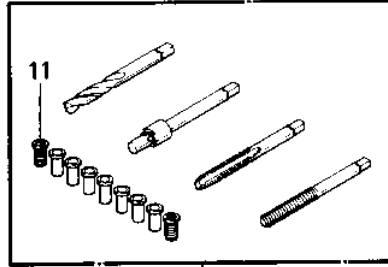

1982 JS550 PARTS DIAGRAM

SPECIAL SERVICE TOOLS

* N

10

1982 JS550 PARTS LIST

SPECIAL SERVICE TOOLS

ITEM NAME	PART NUMBER	QUANTITY
SPANNER-COUPLER/FLYWH (Ref # 1)	T57001-276	1
UNAVAILABLE IN PRICE BOOK (Ref # 2)	T57001-275	2
HOLDER-DRIVE SHAFT (Ref # 3)	W56019-003	1
UNAVAILABLE IN PRICE BOOK (Ref # 4)	W56019-004	1
*** N.L.A.*** (Canada) (Ref # 5)	57001-3004	1
PROTECTOR,SEAL (Ref # 6)	57001-3003	1
HOLDER,PUMP SHAFT (Ref # 7)	57001-3005	1
KIT-THREAD RPR,8MM (Ref # 8)	W56019-008	1
THRD INSERT 8MM (Canada) (Ref # 9)	W56019-009	1
KIT-THREAD RPR,6MM (Ref # 10)	W56019-006	1
THRD INSERT 6MM (Canada) (Ref # 11)	W56019-007	1
PLIERS,CIRCLIP,OUTSID (Ref # 12)	57001-144	1
PLIERS,CIRCLIP,INSIDE (Ref # 13)	57001-143	1
57001-259 (Canada) (Ref # 14)	T57001-259	1
57001-910 (Canada) (Ref # 15)	T57001-910	1
UNAVAILABLE IN PRICE BOOK (Ref # 16)	T57001-170	1
*** N.L.A.*** (Canada) (Ref # 17)	57001-3514	1
*** N.L.A.*** (Canada) (Ref # 18)	T56019-201	1
MULTIMETER (Ref # 19)	57001-983	1
FINDER-TDC (Ref # *)	57001-402	1
PLIERS-PISTON RING (Ref # *)	57001-115	1
UNAVAILABLE IN PRICE BOOK (Ref # *)	T57001-272	1