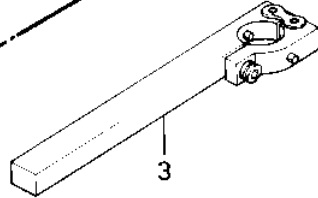

1982 JS550 PARTS DIAGRAM

SPECIAL SERVICE TOOLS

* N

10

1982 JS550 PARTS LIST

SPECIAL SERVICE TOOLS

ITEM NAME	PART NUMBER	QUANTITY
SPANNER-COUPLER/FLYWH (Ref # 1)	T57001-276	1
UNAVAILABLE IN PRICE BOOK (Ref # 2)	T57001-275	2
HOLDER-DRIVE SHAFT (Ref # 3)	W56019-003	1
UNAVAILABLE IN PRICE BOOK (Ref # 4)	W56019-004	1
*** N.L.A.*** (Canada) (Ref # 5)	57001-3004	1
PROTECTOR,SEAL (Ref # 6)	57001-3003	1
HOLDER,PUMP SHAFT (Ref # 7)	57001-3005	1
KIT-THREAD RPR,8MM (Ref # 8)	W56019-008	1
THRD INSERT 8MM (Canada) (Ref # 9)	W56019-009	1
KIT-THREAD RPR,6MM (Ref # 10)	W56019-006	1
THRD INSERT 6MM (Canada) (Ref # 11)	W56019-007	1
PLIERS,CIRCLIP,OUTSID (Ref # 12)	57001-144	1
PLIERS,CIRCLIP,INSIDE (Ref # 13)	57001-143	1
57001-259 (Canada) (Ref # 14)	T57001-259	1
57001-910 (Canada) (Ref # 15)	T57001-910	1
UNAVAILABLE IN PRICE BOOK (Ref # 16)	T57001-170	1
*** N.L.A.*** (Canada) (Ref # 17)	57001-3514	1
*** N.L.A.*** (Canada) (Ref # 18)	T56019-201	1
MULTIMETER (Ref # 19)	57001-983	1
FINDER-TDC (Ref # *)	57001-402	1
PLIERS-PISTON RING (Ref # *)	57001-115	1
UNAVAILABLE IN PRICE BOOK (Ref # *)	T57001-272	1