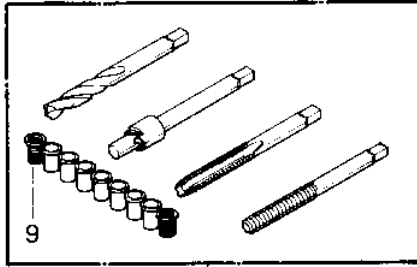

1982 JS550 PARTS DIAGRAM

SPECIAL SERVICE TOOLS

* N

10

1982 JS550 PARTS LIST

SPECIAL SERVICE TOOLS

ITEM NAME	PART NUMBER	QUANTITY
SPANNER-COUPLER/FLYWH (Ref # 1)	T57001-276	1
UNAVAILABLE IN PRICE BOOK (Ref # 2)	T57001-275	2
HOLDER-DRIVE SHAFT (Ref # 3)	W56019-003	1
UNAVAILABLE IN PRICE BOOK (Ref # 4)	W56019-004	1
*** N.L.A.*** (Canada) (Ref # 5)	57001-3004	1
PROTECTOR,SEAL (Ref # 6)	57001-3003	1
HOLDER,PUMP SHAFT (Ref # 7)	57001-3005	1
KIT-THREAD RPR,8MM (Ref # 8)	W56019-008	1
THRD INSERT 8MM (Canada) (Ref # 9)	W56019-009	1
KIT-THREAD RPR,6MM (Ref # 10)	W56019-006	1
THRD INSERT 6MM (Canada) (Ref # 11)	W56019-007	1
PLIERS,CIRCLIP,OUTSID (Ref # 12)	57001-144	1
PLIERS,CIRCLIP,INSIDE (Ref # 13)	57001-143	1
57001-259 (Canada) (Ref # 14)	T57001-259	1
57001-910 (Canada) (Ref # 15)	T57001-910	1
UNAVAILABLE IN PRICE BOOK (Ref # 16)	T57001-170	1
*** N.L.A.*** (Canada) (Ref # 17)	57001-3514	1
*** N.L.A.*** (Canada) (Ref # 18)	T56019-201	1
MULTIMETER (Ref # 19)	57001-983	1
FINDER-TDC (Ref # *)	57001-402	1
PLIERS-PISTON RING (Ref # *)	57001-115	1
UNAVAILABLE IN PRICE BOOK (Ref # *)	T57001-272	1