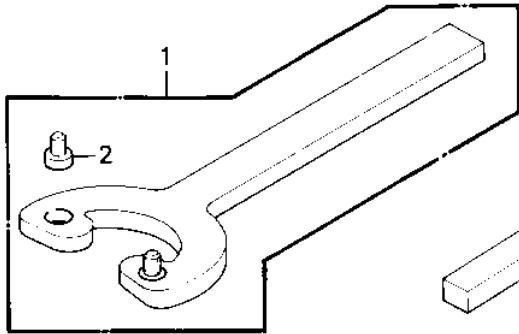

1983 JS550 PARTS DIAGRAM

SPECIAL SERVICE TOOLS

* N

10

1983 JS550 PARTS LIST

SPECIAL SERVICE TOOLS

ITEM NAME	PART NUMBER	QUANTITY
SPANNER-COUPLER/FLYWH (Ref # 1)	T57001-276	1
UNAVAILABLE IN PRICE BOOK (Ref # 2)	T57001-275	2
HOLDER-DRIVE SHAFT (Ref # 3)	W56019-003	1
UNAVAILABLE IN PRICE BOOK (Ref # 4)	W56019-004	1
*** N.L.A.*** (Canada) (Ref # 5)	57001-3004	1
PROTECTOR,SEAL (Ref # 6)	57001-3003	1
HOLDER,PUMP SHAFT (Ref # 7)	57001-3005	1
KIT-THREAD RPR,8MM (Ref # 8)	W56019-008	1
THRD INSERT 8MM (Canada) (Ref # 9)	W56019-009	1
KIT-THREAD RPR,6MM (Ref # 10)	W56019-006	1
THRD INSERT 6MM (Canada) (Ref # 11)	W56019-007	1
PLIERS,CIRCLIP,OUTSID (Ref # 12)	57001-144	1
PLIERS,CIRCLIP,INSIDE (Ref # 13)	57001-143	1
57001-259 (Canada) (Ref # 14)	T57001-259	1
57001-910 (Canada) (Ref # 15)	T57001-910	1
UNAVAILABLE IN PRICE BOOK (Ref # 16)	T57001-170	1
*** N.L.A.*** (Canada) (Ref # 17)	57001-3514	1
*** N.L.A.*** (Canada) (Ref # 18)	T56019-201	1
MULTIMETER (Ref # 19)	57001-983	1
FINDER-TDC (Ref # *)	57001-402	1
PLIERS-PISTON RING (Ref # *)	57001-115	1
UNAVAILABLE IN PRICE BOOK (Ref # *)	T57001-272	1