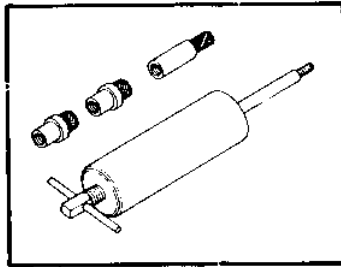

1983 JS550 PARTS DIAGRAM

SPECIAL SERVICE TOOLS

* N

10

1983 JS550 PARTS LIST

SPECIAL SERVICE TOOLS

ITEM NAME	PART NUMBER	QUANTITY
SPANNER-COUPLER/FLYWH (Ref # 1)	T57001-276	1
UNAVAILABLE IN PRICE BOOK (Ref # 2)	T57001-275	2
HOLDER-DRIVE SHAFT (Ref # 3)	W56019-003	1
UNAVAILABLE IN PRICE BOOK (Ref # 4)	W56019-004	1
*** N.L.A.*** (Canada) (Ref # 5)	57001-3004	1
PROTECTOR,SEAL (Ref # 6)	57001-3003	1
HOLDER,PUMP SHAFT (Ref # 7)	57001-3005	1
KIT-THREAD RPR,8MM (Ref # 8)	W56019-008	1
THRD INSERT 8MM (Canada) (Ref # 9)	W56019-009	1
KIT-THREAD RPR,6MM (Ref # 10)	W56019-006	1
THRD INSERT 6MM (Canada) (Ref # 11)	W56019-007	1
PLIERS,CIRCLIP,OUTSID (Ref # 12)	57001-144	1
PLIERS,CIRCLIP,INSIDE (Ref # 13)	57001-143	1
57001-259 (Canada) (Ref # 14)	T57001-259	1
57001-910 (Canada) (Ref # 15)	T57001-910	1
UNAVAILABLE IN PRICE BOOK (Ref # 16)	T57001-170	1
*** N.L.A.*** (Canada) (Ref # 17)	57001-3514	1
*** N.L.A.*** (Canada) (Ref # 18)	T56019-201	1
MULTIMETER (Ref # 19)	57001-983	1
FINDER-TDC (Ref # *)	57001-402	1
PLIERS-PISTON RING (Ref # *)	57001-115	1
UNAVAILABLE IN PRICE BOOK (Ref # *)	T57001-272	1