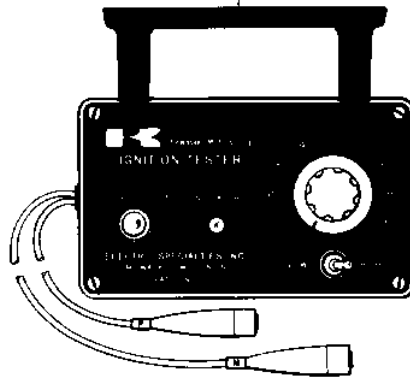

1983 JS550 PARTS DIAGRAM

SPECIAL SERVICE TOOLS

* N

10

1983 JS550 PARTS LIST

SPECIAL SERVICE TOOLS

ITEM NAME	PART NUMBER	QUANTITY
SPANNER-COUPLER/FLYWH (Ref # 1)	T57001-276	1
UNAVAILABLE IN PRICE BOOK (Ref # 2)	T57001-275	2
HOLDER-DRIVE SHAFT (Ref # 3)	W56019-003	1
UNAVAILABLE IN PRICE BOOK (Ref # 4)	W56019-004	1
*** N.L.A.*** (Canada) (Ref # 5)	57001-3004	1
PROTECTOR,SEAL (Ref # 6)	57001-3003	1
HOLDER,PUMP SHAFT (Ref # 7)	57001-3005	1
KIT-THREAD RPR,8MM (Ref # 8)	W56019-008	1
THRD INSERT 8MM (Canada) (Ref # 9)	W56019-009	1
KIT-THREAD RPR,6MM (Ref # 10)	W56019-006	1
THRD INSERT 6MM (Canada) (Ref # 11)	W56019-007	1
PLIERS,CIRCLIP,OUTSID (Ref # 12)	57001-144	1
PLIERS,CIRCLIP,INSIDE (Ref # 13)	57001-143	1
57001-259 (Canada) (Ref # 14)	T57001-259	1
57001-910 (Canada) (Ref # 15)	T57001-910	1
UNAVAILABLE IN PRICE BOOK (Ref # 16)	T57001-170	1
*** N.L.A.*** (Canada) (Ref # 17)	57001-3514	1
*** N.L.A.*** (Canada) (Ref # 18)	T56019-201	1
MULTIMETER (Ref # 19)	57001-983	1
FINDER-TDC (Ref # *)	57001-402	1
PLIERS-PISTON RING (Ref # *)	57001-115	1
UNAVAILABLE IN PRICE BOOK (Ref # *)	T57001-272	1