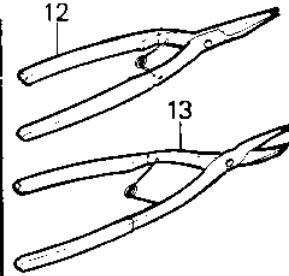

1983 JS550 PARTS DIAGRAM

SPECIAL SERVICE TOOLS

* N

10

1983 JS550 PARTS LIST

SPECIAL SERVICE TOOLS

ITEM NAME	PART NUMBER	QUANTITY
SPANNER-COUPLER/FLYWH (Ref # 1)	T57001-276	1
UNAVAILABLE IN PRICE BOOK (Ref # 2)	T57001-275	2
HOLDER-DRIVE SHAFT (Ref # 3)	W56019-003	1
UNAVAILABLE IN PRICE BOOK (Ref # 4)	W56019-004	1
*** N.L.A.*** (Canada) (Ref # 5)	57001-3004	1
PROTECTOR,SEAL (Ref # 6)	57001-3003	1
HOLDER,PUMP SHAFT (Ref # 7)	57001-3005	1
KIT-THREAD RPR,8MM (Ref # 8)	W56019-008	1
THRD INSERT 8MM (Canada) (Ref # 9)	W56019-009	1
KIT-THREAD RPR,6MM (Ref # 10)	W56019-006	1
THRD INSERT 6MM (Canada) (Ref # 11)	W56019-007	1
PLIERS,CIRCLIP,OUTSID (Ref # 12)	57001-144	1
PLIERS,CIRCLIP,INSIDE (Ref # 13)	57001-143	1
57001-259 (Canada) (Ref # 14)	T57001-259	1
57001-910 (Canada) (Ref # 15)	T57001-910	1
UNAVAILABLE IN PRICE BOOK (Ref # 16)	T57001-170	1
*** N.L.A.*** (Canada) (Ref # 17)	57001-3514	1
*** N.L.A.*** (Canada) (Ref # 18)	T56019-201	1
MULTIMETER (Ref # 19)	57001-983	1
FINDER-TDC (Ref # *)	57001-402	1
PLIERS-PISTON RING (Ref # *)	57001-115	1
UNAVAILABLE IN PRICE BOOK (Ref # *)	T57001-272	1