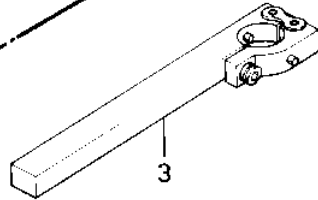

1983 JS550 PARTS DIAGRAM

SPECIAL SERVICE TOOLS

* N

10

1983 JS550 PARTS LIST

SPECIAL SERVICE TOOLS

ITEM NAME	PART NUMBER	QUANTITY
SPANNER-COUPLER/FLYWH (Ref # 1)	T57001-276	1
UNAVAILABLE IN PRICE BOOK (Ref # 2)	T57001-275	2
HOLDER-DRIVE SHAFT (Ref # 3)	W56019-003	1
UNAVAILABLE IN PRICE BOOK (Ref # 4)	W56019-004	1
*** N.L.A.*** (Canada) (Ref # 5)	57001-3004	1
PROTECTOR,SEAL (Ref # 6)	57001-3003	1
HOLDER,PUMP SHAFT (Ref # 7)	57001-3005	1
KIT-THREAD RPR,8MM (Ref # 8)	W56019-008	1
THRD INSERT 8MM (Canada) (Ref # 9)	W56019-009	1
KIT-THREAD RPR,6MM (Ref # 10)	W56019-006	1
THRD INSERT 6MM (Canada) (Ref # 11)	W56019-007	1
PLIERS,CIRCLIP,OUTSID (Ref # 12)	57001-144	1
PLIERS,CIRCLIP,INSIDE (Ref # 13)	57001-143	1
57001-259 (Canada) (Ref # 14)	T57001-259	1
57001-910 (Canada) (Ref # 15)	T57001-910	1
UNAVAILABLE IN PRICE BOOK (Ref # 16)	T57001-170	1
*** N.L.A.*** (Canada) (Ref # 17)	57001-3514	1
*** N.L.A.*** (Canada) (Ref # 18)	T56019-201	1
MULTIMETER (Ref # 19)	57001-983	1
FINDER-TDC (Ref # *)	57001-402	1
PLIERS-PISTON RING (Ref # *)	57001-115	1
UNAVAILABLE IN PRICE BOOK (Ref # *)	T57001-272	1