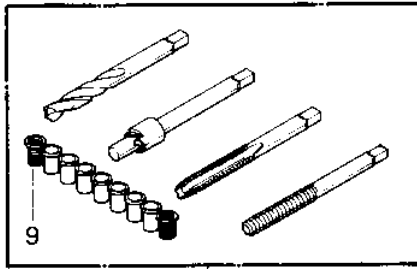

1983 JS550 PARTS DIAGRAM

SPECIAL SERVICE TOOLS

* N

10

1983 JS550 PARTS LIST

SPECIAL SERVICE TOOLS

ITEM NAME	PART NUMBER	QUANTITY
SPANNER-COUPLER/FLYWH (Ref # 1)	T57001-276	1
UNAVAILABLE IN PRICE BOOK (Ref # 2)	T57001-275	2
HOLDER-DRIVE SHAFT (Ref # 3)	W56019-003	1
UNAVAILABLE IN PRICE BOOK (Ref # 4)	W56019-004	1
*** N.L.A.*** (Canada) (Ref # 5)	57001-3004	1
PROTECTOR,SEAL (Ref # 6)	57001-3003	1
HOLDER,PUMP SHAFT (Ref # 7)	57001-3005	1
KIT-THREAD RPR,8MM (Ref # 8)	W56019-008	1
THRD INSERT 8MM (Canada) (Ref # 9)	W56019-009	1
KIT-THREAD RPR,6MM (Ref # 10)	W56019-006	1
THRD INSERT 6MM (Canada) (Ref # 11)	W56019-007	1
PLIERS,CIRCLIP,OUTSID (Ref # 12)	57001-144	1
PLIERS,CIRCLIP,INSIDE (Ref # 13)	57001-143	1
57001-259 (Canada) (Ref # 14)	T57001-259	1
57001-910 (Canada) (Ref # 15)	T57001-910	1
UNAVAILABLE IN PRICE BOOK (Ref # 16)	T57001-170	1
*** N.L.A.*** (Canada) (Ref # 17)	57001-3514	1
*** N.L.A.*** (Canada) (Ref # 18)	T56019-201	1
MULTIMETER (Ref # 19)	57001-983	1
FINDER-TDC (Ref # *)	57001-402	1
PLIERS-PISTON RING (Ref # *)	57001-115	1
UNAVAILABLE IN PRICE BOOK (Ref # *)	T57001-272	1