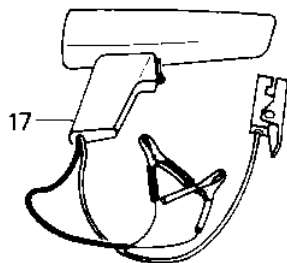

1983 JS550 PARTS DIAGRAM

SPECIAL SERVICE TOOLS

* N

10

1983 JS550 PARTS LIST

SPECIAL SERVICE TOOLS

ITEM NAME	PART NUMBER	QUANTITY
SPANNER-COUPLER/FLYWH (Ref # 1)	T57001-276	1
UNAVAILABLE IN PRICE BOOK (Ref # 2)	T57001-275	2
HOLDER-DRIVE SHAFT (Ref # 3)	W56019-003	1
UNAVAILABLE IN PRICE BOOK (Ref # 4)	W56019-004	1
*** N.L.A.*** (Canada) (Ref # 5)	57001-3004	1
PROTECTOR,SEAL (Ref # 6)	57001-3003	1
HOLDER,PUMP SHAFT (Ref # 7)	57001-3005	1
KIT-THREAD RPR,8MM (Ref # 8)	W56019-008	1
THRD INSERT 8MM (Canada) (Ref # 9)	W56019-009	1
KIT-THREAD RPR,6MM (Ref # 10)	W56019-006	1
THRD INSERT 6MM (Canada) (Ref # 11)	W56019-007	1
PLIERS,CIRCLIP,OUTSID (Ref # 12)	57001-144	1
PLIERS,CIRCLIP,INSIDE (Ref # 13)	57001-143	1
57001-259 (Canada) (Ref # 14)	T57001-259	1
57001-910 (Canada) (Ref # 15)	T57001-910	1
UNAVAILABLE IN PRICE BOOK (Ref # 16)	T57001-170	1
*** N.L.A.*** (Canada) (Ref # 17)	57001-3514	1
*** N.L.A.*** (Canada) (Ref # 18)	T56019-201	1
MULTIMETER (Ref # 19)	57001-983	1
FINDER-TDC (Ref # *)	57001-402	1
PLIERS-PISTON RING (Ref # *)	57001-115	1
UNAVAILABLE IN PRICE BOOK (Ref # *)	T57001-272	1