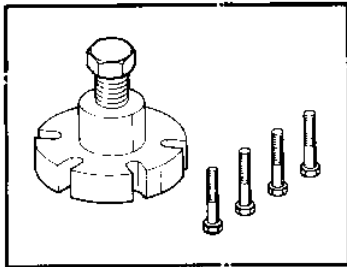

1983 JS550 PARTS DIAGRAM

SPECIAL SERVICE TOOLS

* N

10

1983 JS550 PARTS LIST

SPECIAL SERVICE TOOLS

ITEM NAME	PART NUMBER	QUANTITY
SPANNER-COUPLER/FLYWH (Ref # 1)	T57001-276	1
UNAVAILABLE IN PRICE BOOK (Ref # 2)	T57001-275	2
HOLDER-DRIVE SHAFT (Ref # 3)	W56019-003	1
UNAVAILABLE IN PRICE BOOK (Ref # 4)	W56019-004	1
*** N.L.A.*** (Canada) (Ref # 5)	57001-3004	1
PROTECTOR,SEAL (Ref # 6)	57001-3003	1
HOLDER,PUMP SHAFT (Ref # 7)	57001-3005	1
KIT-THREAD RPR,8MM (Ref # 8)	W56019-008	1
THRD INSERT 8MM (Canada) (Ref # 9)	W56019-009	1
KIT-THREAD RPR,6MM (Ref # 10)	W56019-006	1
THRD INSERT 6MM (Canada) (Ref # 11)	W56019-007	1
PLIERS,CIRCLIP,OUTSID (Ref # 12)	57001-144	1
PLIERS,CIRCLIP,INSIDE (Ref # 13)	57001-143	1
57001-259 (Canada) (Ref # 14)	T57001-259	1
57001-910 (Canada) (Ref # 15)	T57001-910	1
UNAVAILABLE IN PRICE BOOK (Ref # 16)	T57001-170	1
*** N.L.A.*** (Canada) (Ref # 17)	57001-3514	1
*** N.L.A.*** (Canada) (Ref # 18)	T56019-201	1
MULTIMETER (Ref # 19)	57001-983	1
FINDER-TDC (Ref # *)	57001-402	1
PLIERS-PISTON RING (Ref # *)	57001-115	1
UNAVAILABLE IN PRICE BOOK (Ref # *)	T57001-272	1