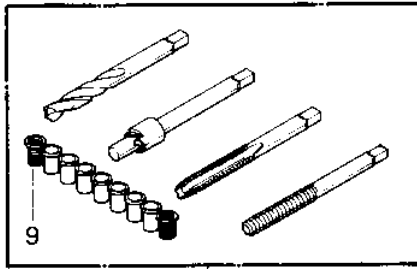

1984 JS550 PARTS DIAGRAM

SPECIAL SERVICE TOOLS

* N

10