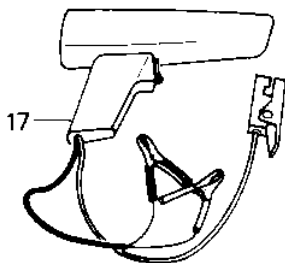

1984 JS550 PARTS DIAGRAM

SPECIAL SERVICE TOOLS

* N

10