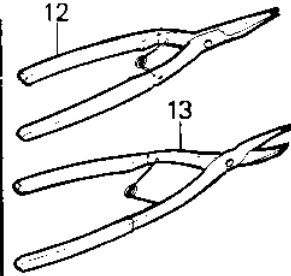

1984 JS550 PARTS DIAGRAM

SPECIAL SERVICE TOOLS

* N

10