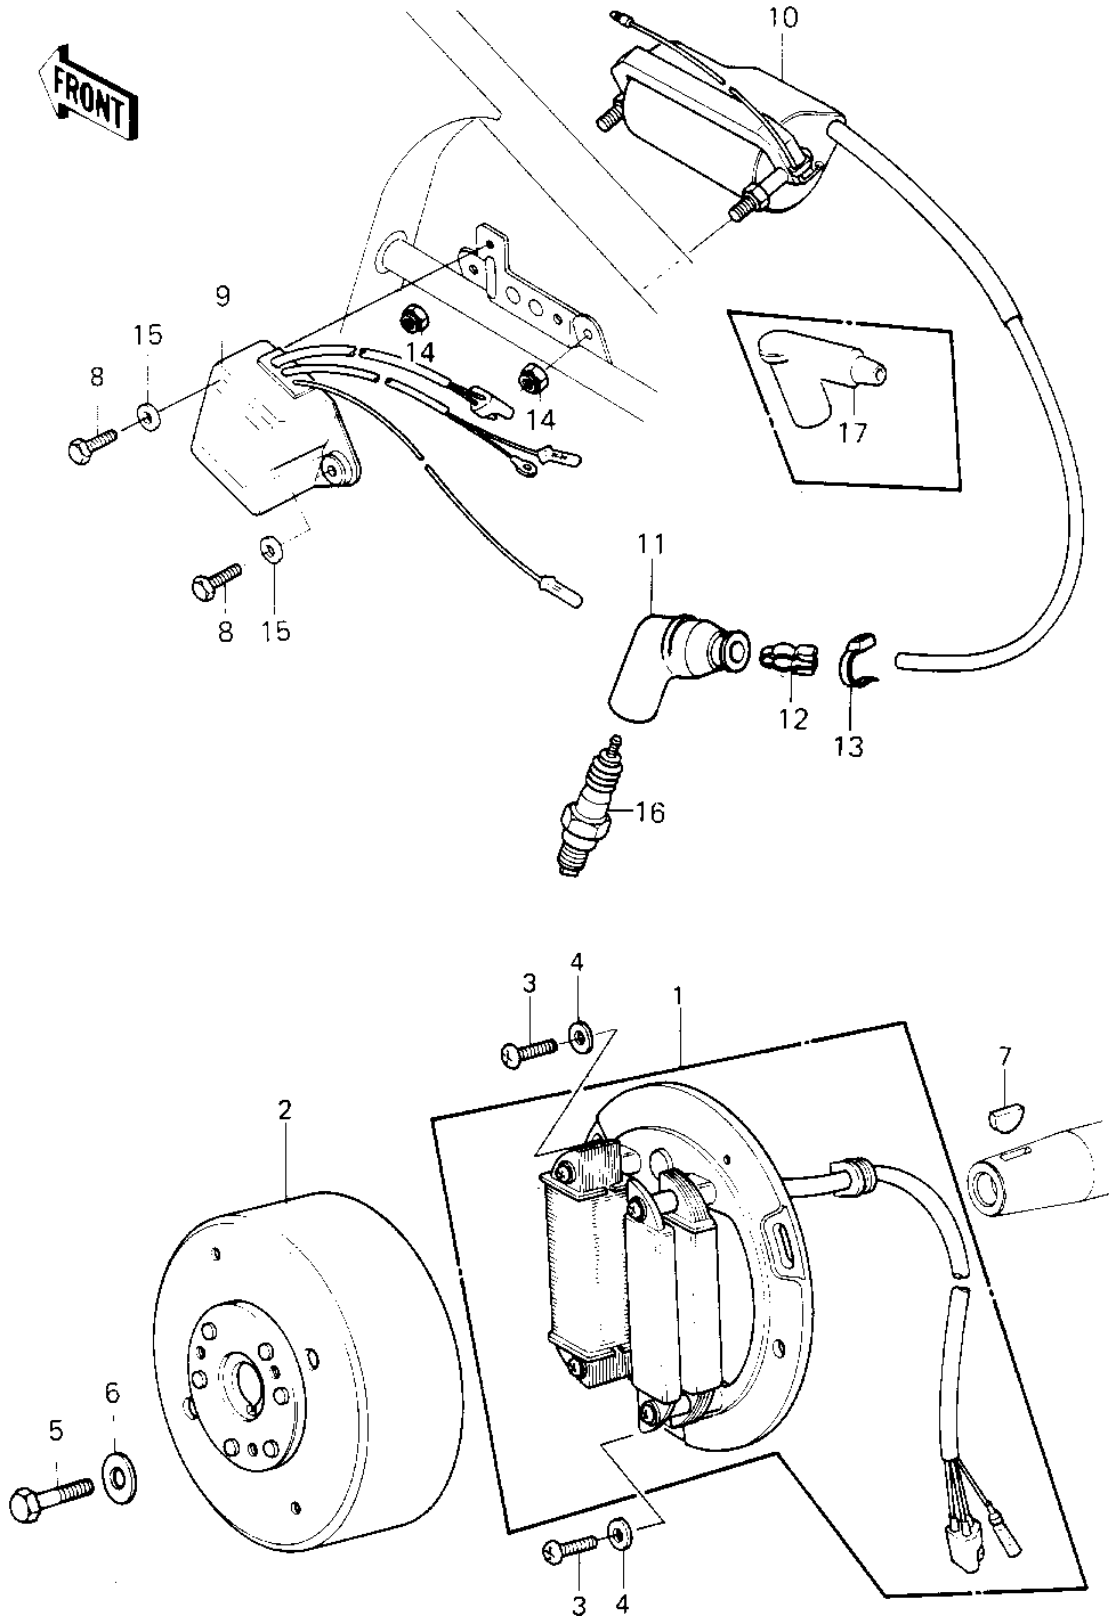

# 1981 KDX250 PARTS DIAGRAM

# 1981 KDX250 PARTS LIST

## IGNITION/GENERATOR

ITEM NAME	PART NUMBER	QUANTITY
STATOR ASSY (Ref # 1)	21003-1036	1
ROTOR (Ref # 2)	21007-1031	1
SCREW PAN HEAD 6X20 (Ref # 3)	220B0620	2
WASHER PLAIN 6MM (Ref # 4)	411B0600	2
BOLT,8X40 (Ref # 5)	115G0840	1
WASHER,PLAIN,8MM (Ref # 6)	92022-276	1
WOODRUFF KEY (Ref # 7)	92038-001	1
BOLT-UPSET (Ref # 8)	112G0618	2
IGNITER (Ref # 9)	21119-1105	1
COIL,IGNITION (Ref # 10)	21121-1050	1
CAP,SPARK PLUG (Ref # 11)	21130-1006	1
TERMINAL,PLUG CAP (Ref # 12)	21169-001	1
CLAMP,SPARK PLUG CAP (Ref # 13)	92037-1173	1
NUT (Ref # 14)	92019-008	2
WASHER PLAIN (Ref # 15)	92022-024	2
SPARK PLUG B8ES (Ref # 16)	B8ES	1
SPARK PLUG BR8ES (Ref # 16)	BR8ES	1
CAP ASSY,SPARK PLUG (Ref # 17)	21160-1009	1