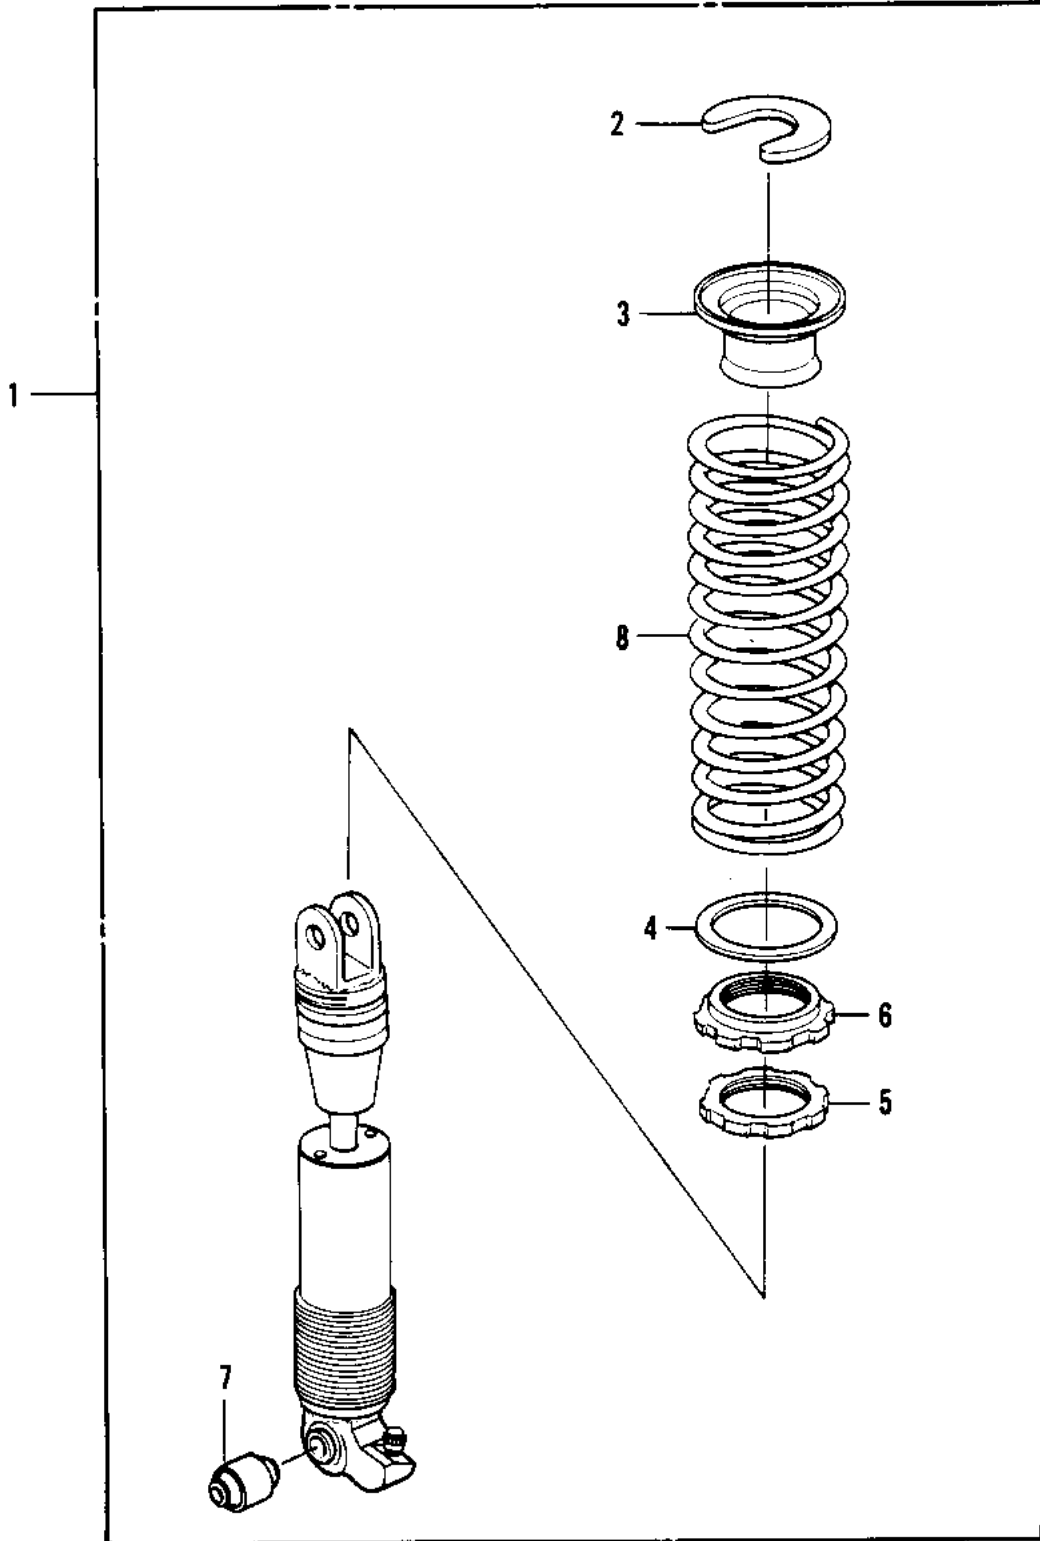

1981 KDX250 PARTS DIAGRAM

SHOCK ABSORBER (81KDX250-B1)

1981 KDX250 PARTS LIST

SHOCK ABSORBER ('81KDX250-B1)

ITEM NAME	PART NUMBER	QUANTITY
SHOCK ABSBR RR (Ref # 1)	45014-4007	1
GUIDE,SPRING (Ref # 2)	13070-1041	1
SPRING GUIDE,SHK ABS (Ref # 3)	13070-4003	1
WASHER,SPRING (Ref # 4)	92022-1235	1
NUT,SPRING ADJUST (Ref # 5)	92015-1139	1
NUT,SPRING ADJUST (Ref # 6)	92015-1140	1
BUSHING-RUBBER,SHOCKA (Ref # 7)	92092-1008	1
SPRING,RR SHOCK,STD (Ref # 8)	92081-1371	1
SPRING (Ref # 8)	92081-1319	(1
SPRING (Ref # 8)	92081-1320	(1