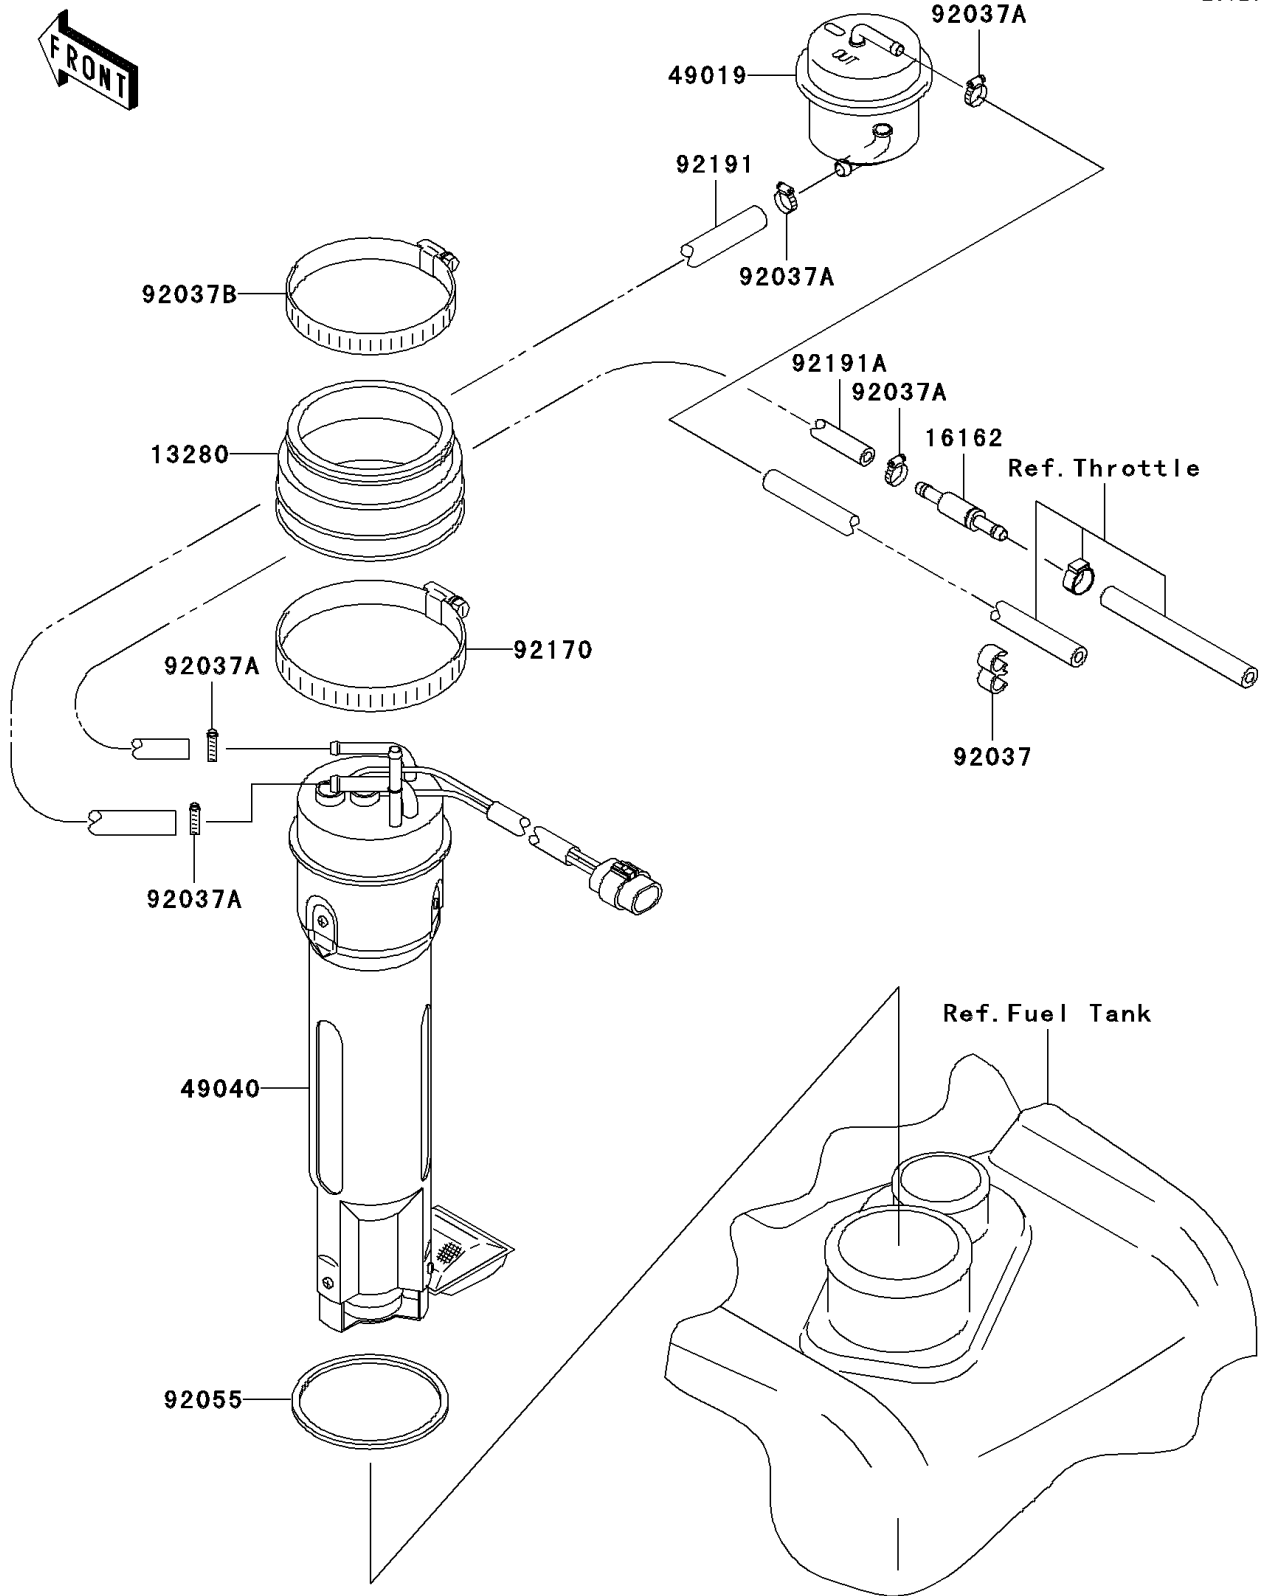

2000 1100 STX D.I. PARTS DIAGRAM

Fuel Pump

E1520

2000 1100 STX D.I. PARTS LIST

Fuel Pump

ITEM NAME	PART NUMBER	QUANTITY
HOLDER,FUEL PUMP (Ref # 13280)	13280-3725	1
REGULATOR-FUEL (Ref # 16162)	16162-3701	1
FILTER-FUEL (Ref # 49019)	49019-3716	1
PUMP-FUEL (Ref # 49040)	49040-3707	1
CLAMP,HOSE (Ref # 92037)	92037-1603	1
CLAMP (Ref # 92037A)	92037-3726	5
CLAMP (Ref # 92037B)	92037-541	1
RING-O,FUEL PUMP (Ref # 92055)	92055-3756	1
CLAMP (Ref # 92170)	92170-3760	1
TUBE,7.5X13.5X460 (Ref # 92191)	92191-3869	1
TUBE,5.8X10.8X410,RETURN (Ref # 92191A)	92191-3872	1