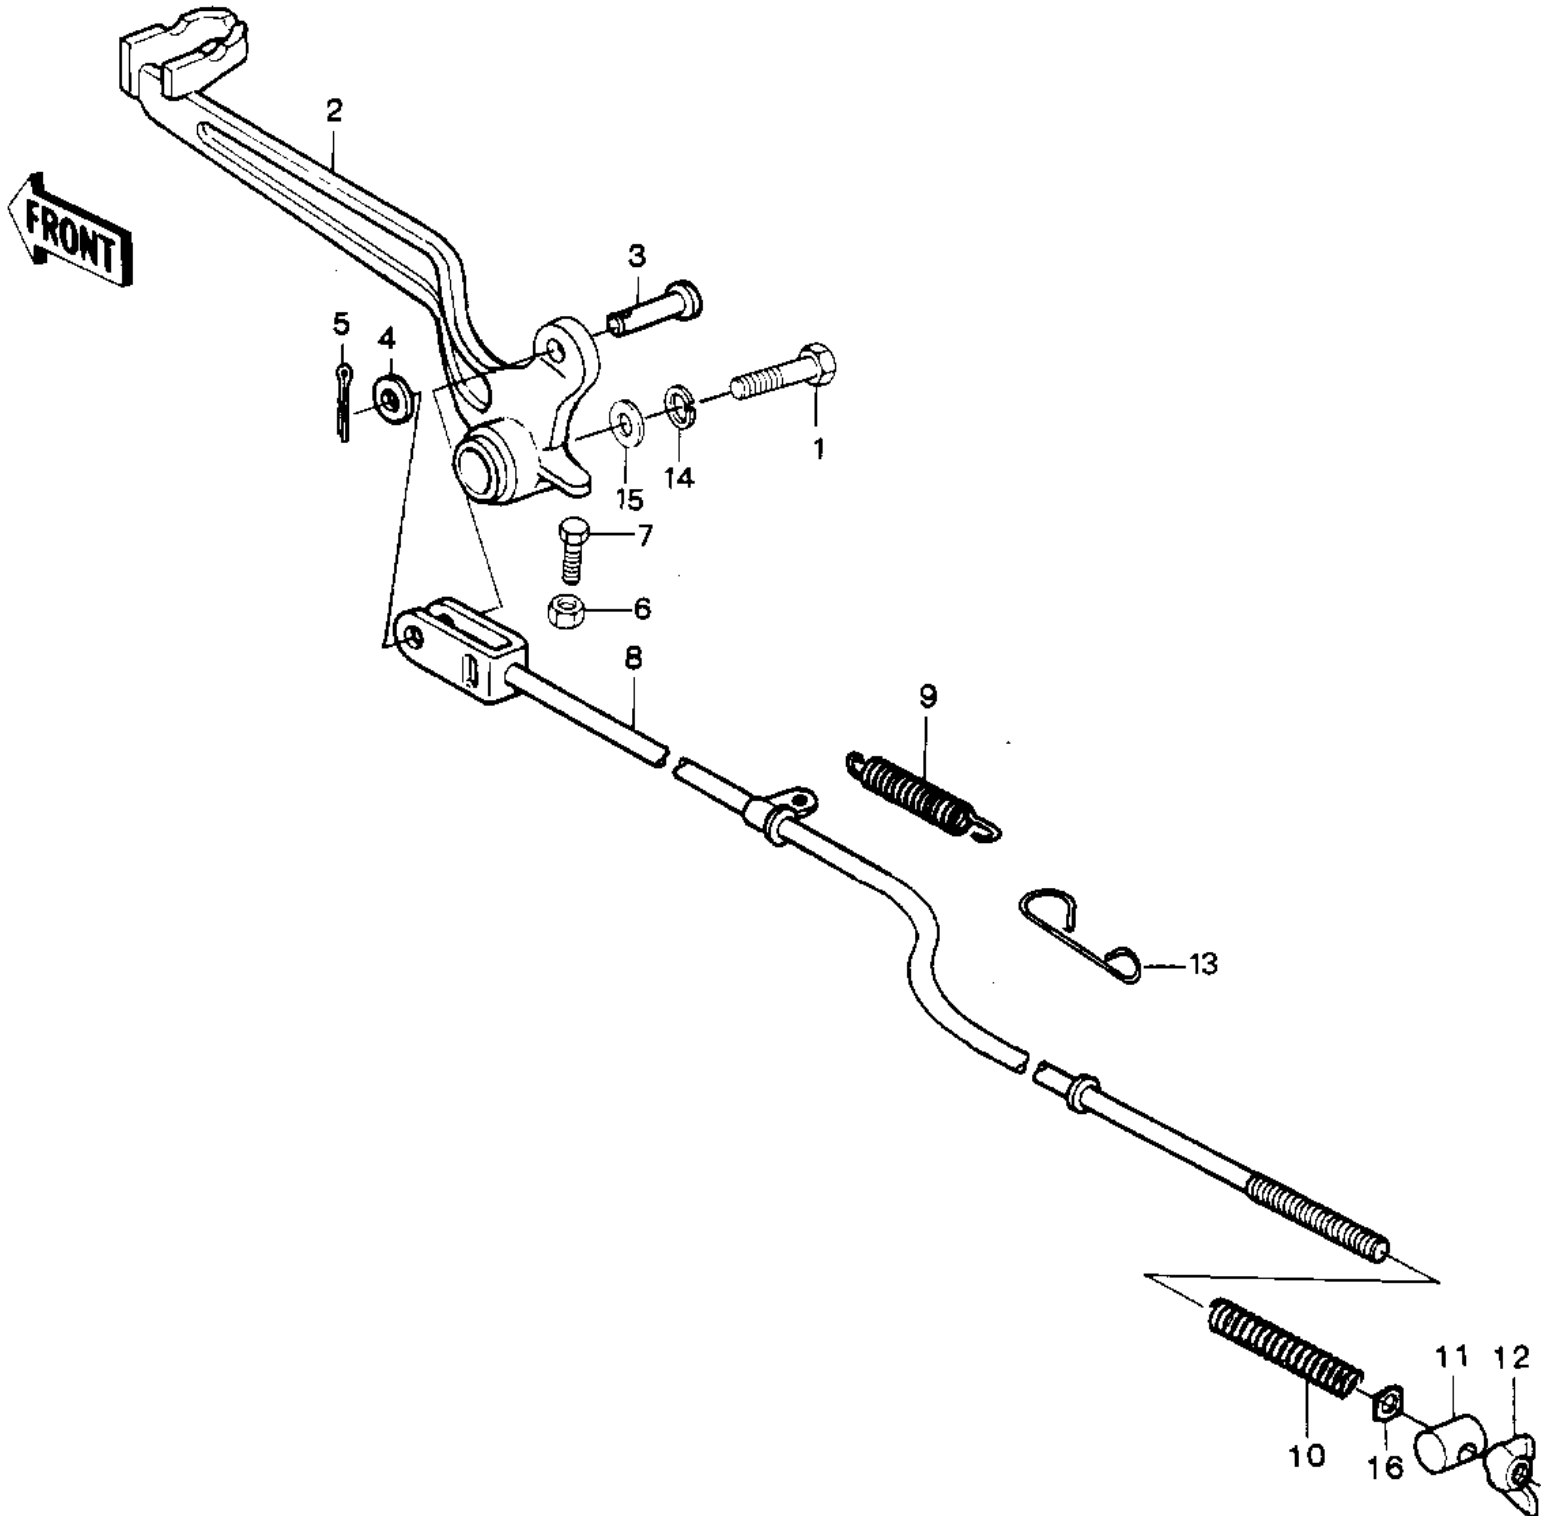

1981 KDX250 PARTS DIAGRAM

BRAKE PEDAL (81KDX250-B1)

1981 KDX250 PARTS LIST

BRAKE PEDAL (81KDX250-B1)

ITEM NAME	PART NUMBER	QUANTITY
BOLT SMALL (Ref # 1)	114G0812	1
LEVER-BRAKE,PEDAL (Ref # 2)	43001-4008	1
PIN-BRAKE ROD FITTING (Ref # 3)	92043-064	1
WASHER PLAIN 6MM (Ref # 4)	410B0600	1
PIN COTTER 2.0X15 (Ref # 5)	550D2015	1
NUT 6MM (Ref # 6)	311B0600	1
BOLT 6X22 (Ref # 7)	112B0622	1
ROD-BRAKE (Ref # 8)	43011-4004	1
SPRING RETURN (Ref # 9)	92081-1059	1
SPRING,BRAKE ROD (Ref # 10)	43012-001	1
PIN,BRAKE (Ref # 11)	92043-1024	1
NUT,WING,6M/M (Ref # 12)	92015-4004	1
HOOK (Ref # 13)	27012-4001	1
WASHER SPRING 8MM (Ref # 14)	461F0800	1
WASHER,8.5X20X1.6 (Ref # 15)	92022-1561	1
WASHER, BRAKE ROD (Ref # 16)	92022-4003	1