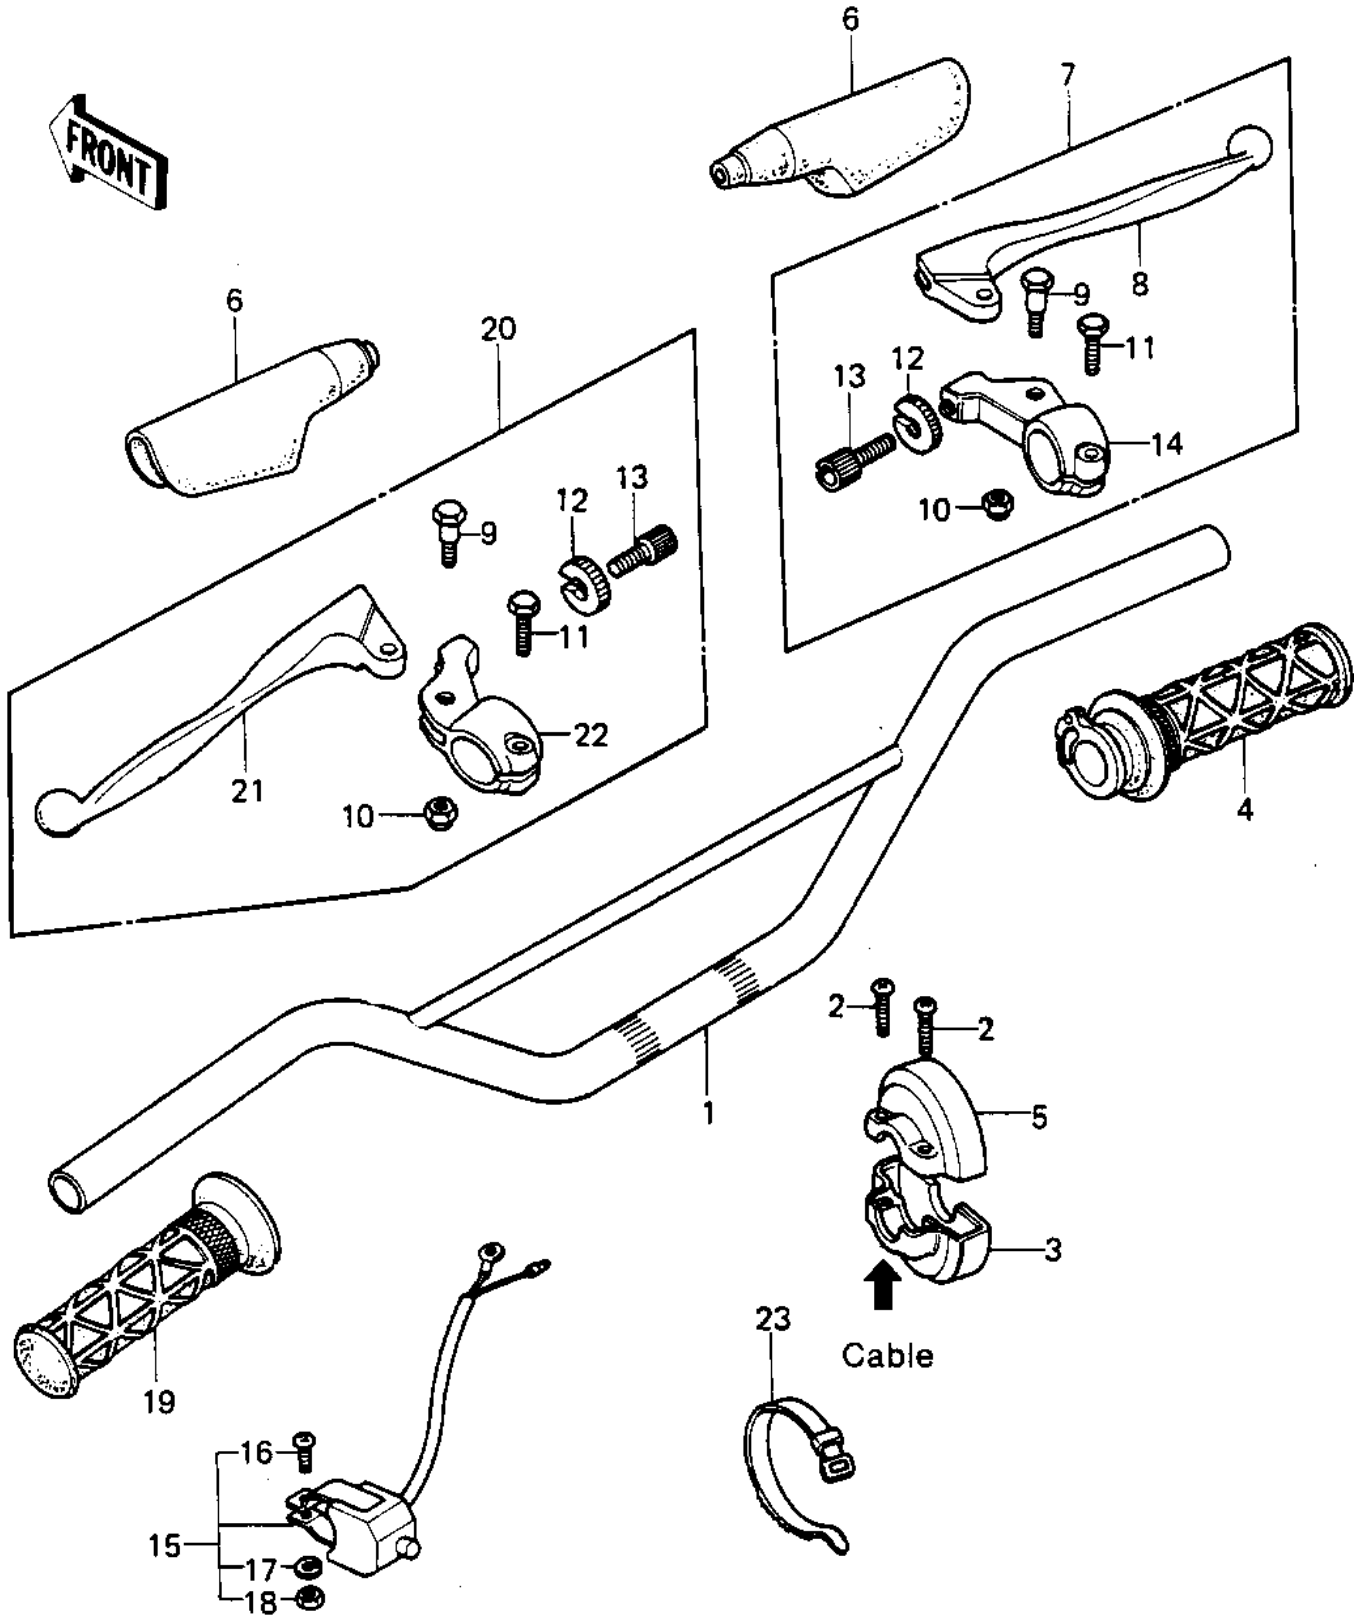

# 1981 KDX250 PARTS DIAGRAM

HANDLEBAR ('81KDX250-B1)

# 1981 KDX250 PARTS LIST

## HANDLEBAR ('81KDX250-B1)

ITEM NAME	PART NUMBER	QUANTITY
HANDLEBAR (Ref # 1)	46003-4001	1
SCREW PAN HEAD 5X20 (Ref # 2)	220B0520	2
HOUSING CONTROL,R.H. (Ref # 3)	32099-1011	1
GRIP-ASSY (Ref # 4)	46019-1012	1
CASE,R.H,GRIP,UPPER (Ref # 5)	32099-1014	1
DUST COVER (Ref # 6)	46071-003	2
LEVER ASSY,FRONT BRAK (Ref # 7)	46076-1003	1
FRONT BRAKE LEVER (Ref # 8)	46058-018	1
BOLT,HEX HEAD,6MM (Ref # 9)	92001-140	2
NUT (Ref # 10)	92019-008	2
BOLT-UPSET (Ref # 11)	112N0620	2
NUT,CABLE ADJUST LOCK (Ref # 12)	46056-006	2
SCREW,CABLE ADJUST (Ref # 13)	46055-009	2
HOLDER,F.BRAKE LEVER (Ref # 14)	46060-010-21	1
SWITCH,ASSY,ENG STOP (Ref # 15)	27010-1018	1
SCREW PAN HEAD 3X14 (Ref # 16)	220E0314A	1
WASHER SPRING 3MM (Ref # 17)	461F0300	1
NUT-HEX (Ref # 18)	311B0300	1
GRIP (Ref # 19)	46075-1015	1
LEVER ASSY,CLUTCH (Ref # 20)	46076-1004	1
LEVER, CLUTCH (Ref # 21)	46092-021	1
HOLDER,CLUTCH LEVER (Ref # 22)	46094-014-21	1
BAND (Ref # 23)	92072-3505	1