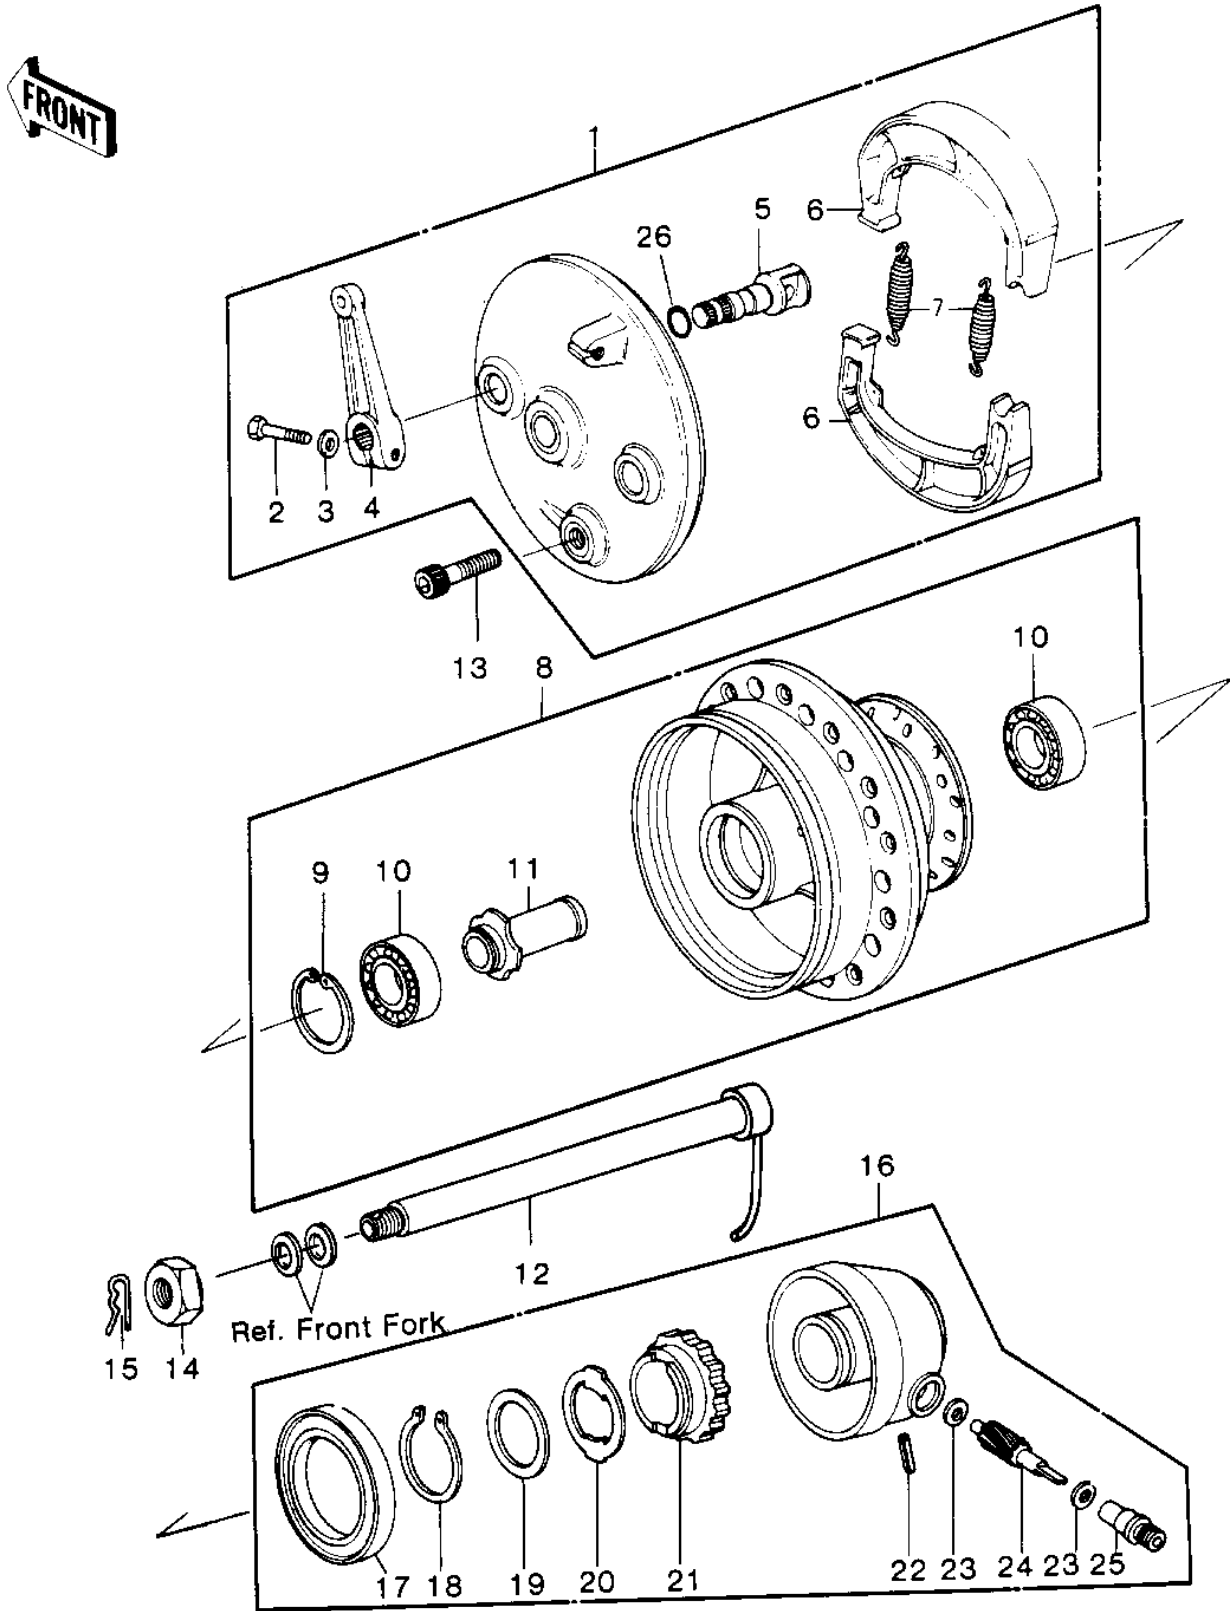

1981 KDX250 PARTS DIAGRAM

FRONT HUB/BRAKE ('81KDX250-B1)

1981 KDX250 PARTS LIST

FRONT HUB/BRAKE ('81KDX250-B1)

ITEM NAME	PART NUMBER	QUANTITY
PANEL-ASY,FR BRK (Ref # 1)	41035-1072	1
BOLT-UPSET (Ref # 2)	112G0622	1
WASHER PLAIN 6MM (Ref # 3)	410B0600	1
LEVER,FRONT BRAKE CAM (Ref # 4)	41053-1003	1
CAM SHAFT,BRAKE (Ref # 5)	41050-1002	1
SHOE-BRAKE (Ref # 6)	41048-1068	2
SPRING-BRAKE SHOE (Ref # 7)	42020-004	2
DRUM-ASSY,FR BRK (Ref # 8)	41034-4001	1
CIRCLIP,42MM (Ref # 9)	92033-1041	1
BEARING,FRONT DRUM (Ref # 10)	92045-033	2
COLLAR,FRONT BRAKE (Ref # 11)	92027-1034	1
AXLE,FRONT (Ref # 12)	41068-4001	1
BOLT,SOCKET,10X40 (Ref # 13)	92001-4002	1
NUT,14MM (Ref # 14)	42045-020	1
PIN,COTTER (Ref # 15)	550D3230	1
GEAR BOX ASSY (Ref # 16)	41078-011	1
OIL SEAL,#50659 (Ref # 17)	654A506509	1
CIRCLIP 24MM (Ref # 18)	480J2400	1
WASHER,THRUST (Ref # 19)	41065-005	1
RECEIVER,SPEEDOMETER (Ref # 20)	41064-015	1
GEAR,SPEEDOMETER (Ref # 21)	41059-027	1
PIN,SPRING (Ref # 22)	41082-001	1
WASHER THRST SPD PINI (Ref # 23)	41063-001	2
PINION,SPEEDOMETER (Ref # 24)	41060-015	1
BUSH,SPEEDMETER CABLE (Ref # 25)	41062-005	1
"O" RING,15MM (Ref # 26)	670B2015	1