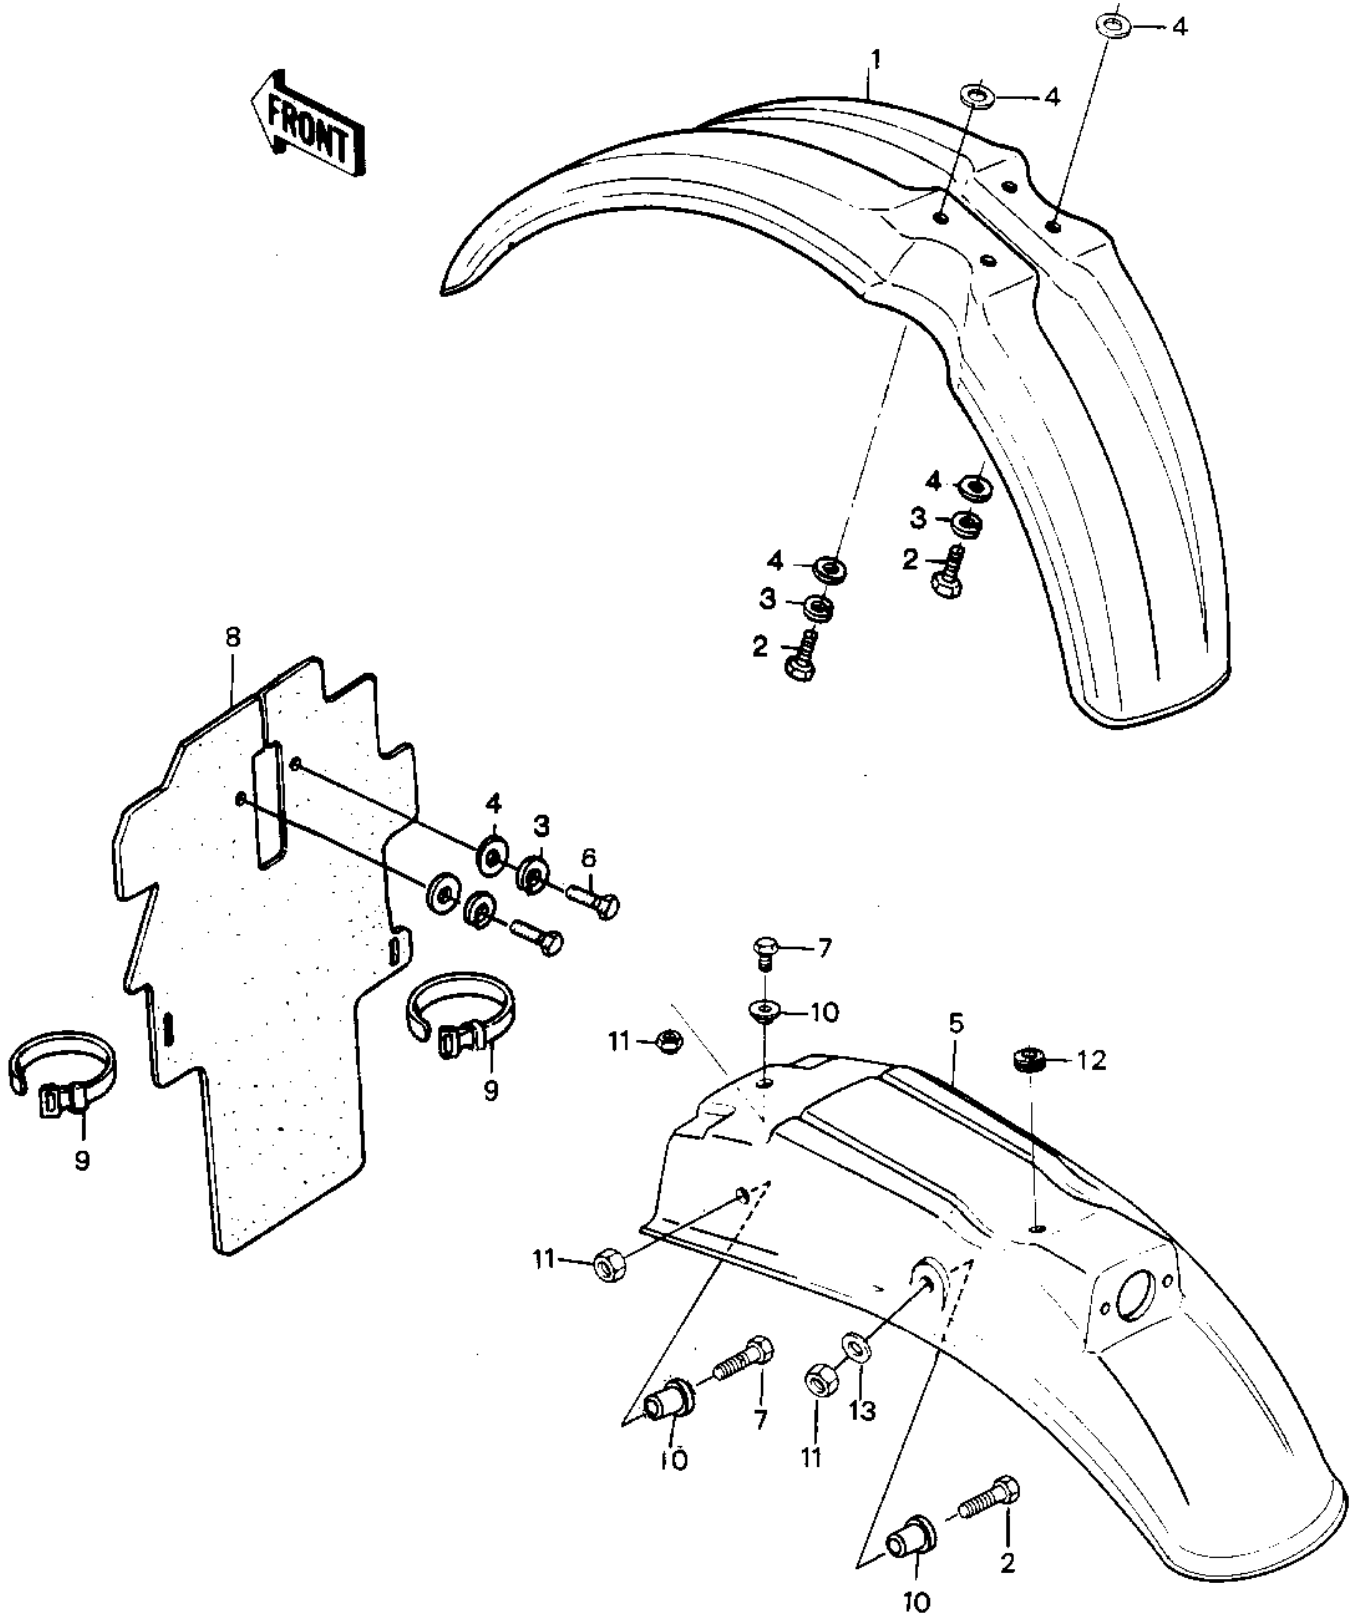

1981 KDX250 PARTS DIAGRAM

FENDERS (81KDX250-B1)

1981 KDX250 PARTS LIST

FENDERS (81KDX250-B1)

ITEM NAME	PART NUMBER	QUANTITY
FENDER-FRONT,L.GREEN (Ref # 1)	35004-1233-6W	1
BOLT-UPSET,6X16 (Ref # 2)	112G0616	6
WASHER SPRING 6MM (Ref # 3)	461F0600	6
WASHER 6.5X20X1.6T (Ref # 4)	92022-125	10
FENDER-RR,L.GREEN (Ref # 5)	35022-1068-6W	1
BOLT-UPSET,6X12 (Ref # 6)	112G0612	2
BOLT-UPSET 6X14 (Ref # 7)	112B0614	3
FLAP (Ref # 8)	35019-1013	1
BAND (Ref # 9)	92072-3505	2
COLLAR (Ref # 10)	92027-1260	5
NUT (Ref # 11)	92019-008	5
GROMMET (Ref # 12)	92071-024	1
WASHER PLAIN 6MM (Ref # 13)	411B0600	2