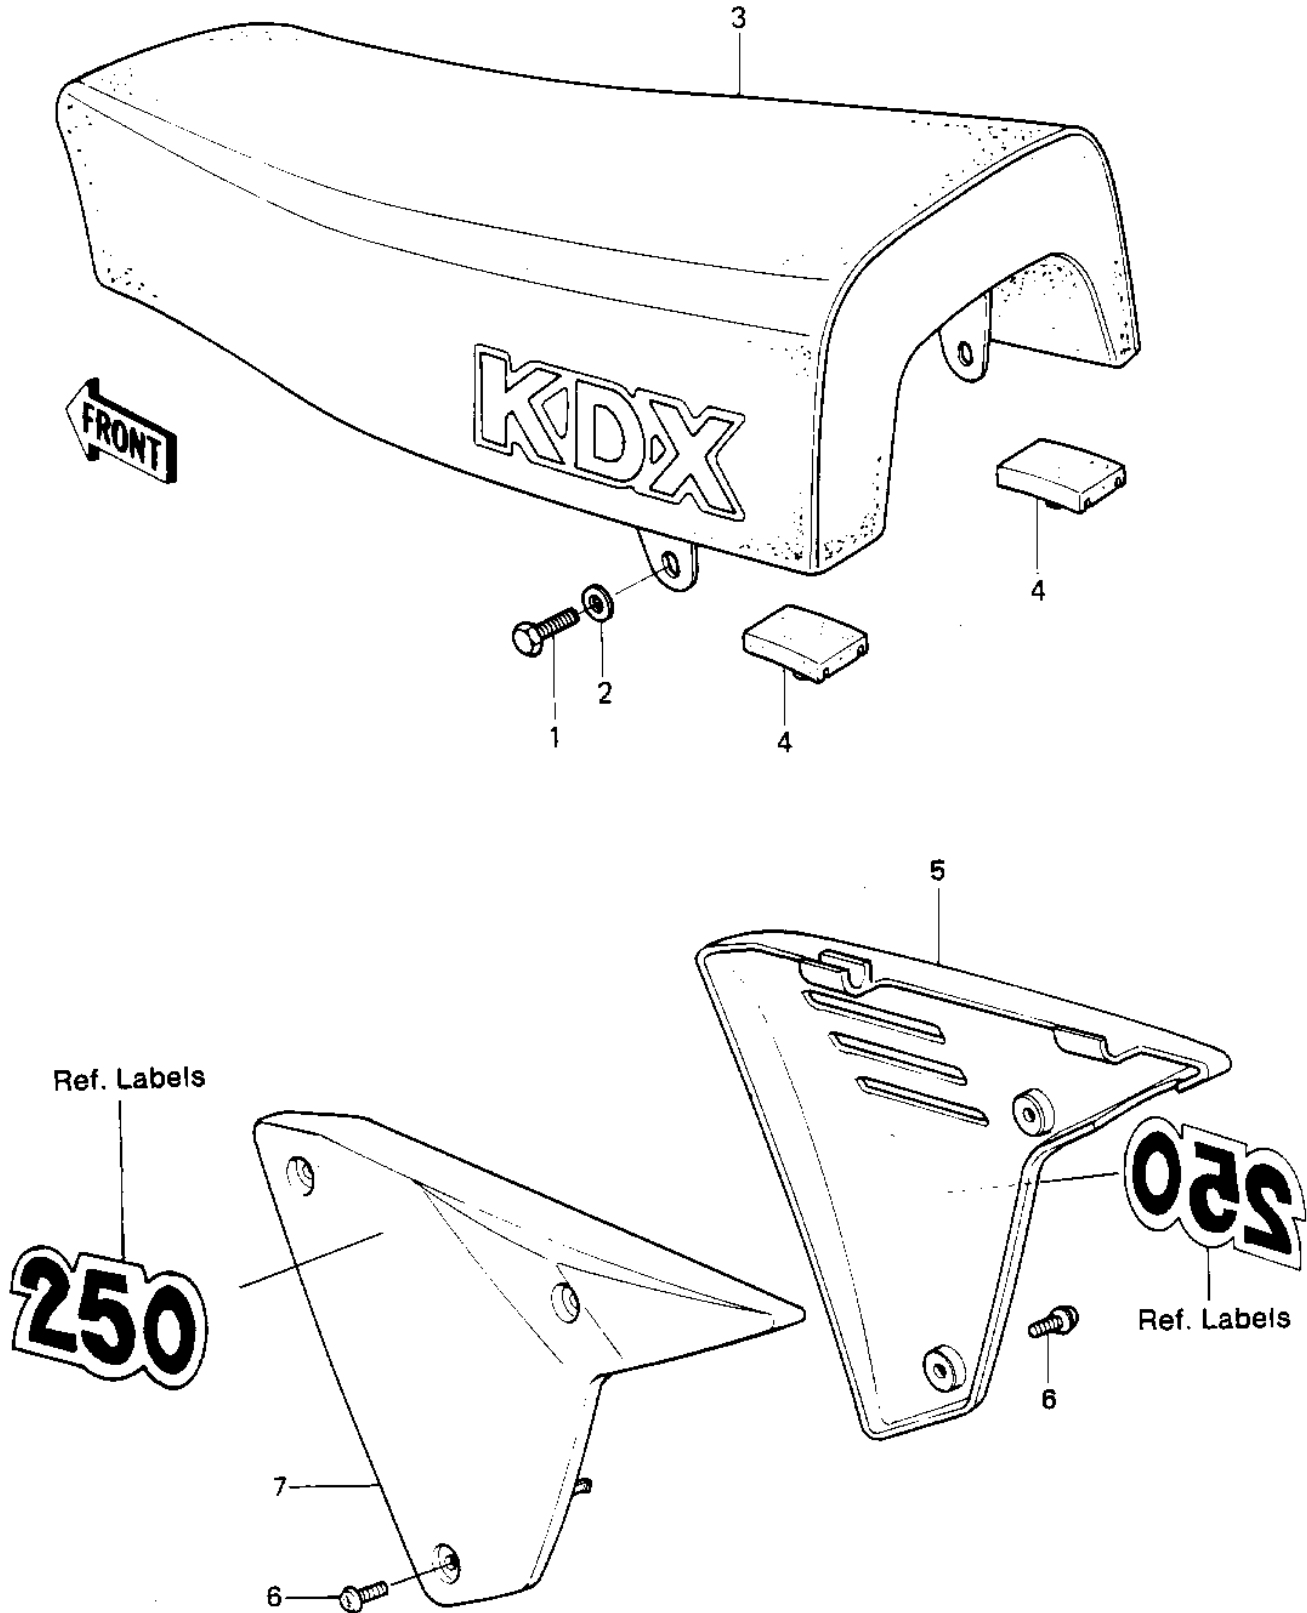

1981 KDX250 PARTS DIAGRAM

SEAT/SIDE COVERS

1981 KDX250 PARTS LIST

SEAT/SIDE COVERS

ITEM NAME	PART NUMBER	QUANTITY
BOLT-SMALL-UPSET,8X16 (Ref # 1)	115G0816	2
WASHER PLAIN 8MM (Ref # 2)	411B0800	2
SEAT-ASSY (Ref # 3)	53001-4004	1
DAMPER,SEAT (Ref # 4)	92075-1226	2
COVER-SIDE,L.GREEN (Ref # 5)	36001-1105-6W	1
SCREW,6X14 (Ref # 6)	92009-1287	5
COVER,SIDE,LH,L.GREEN (Ref # 7)	36001-1087-6W	1