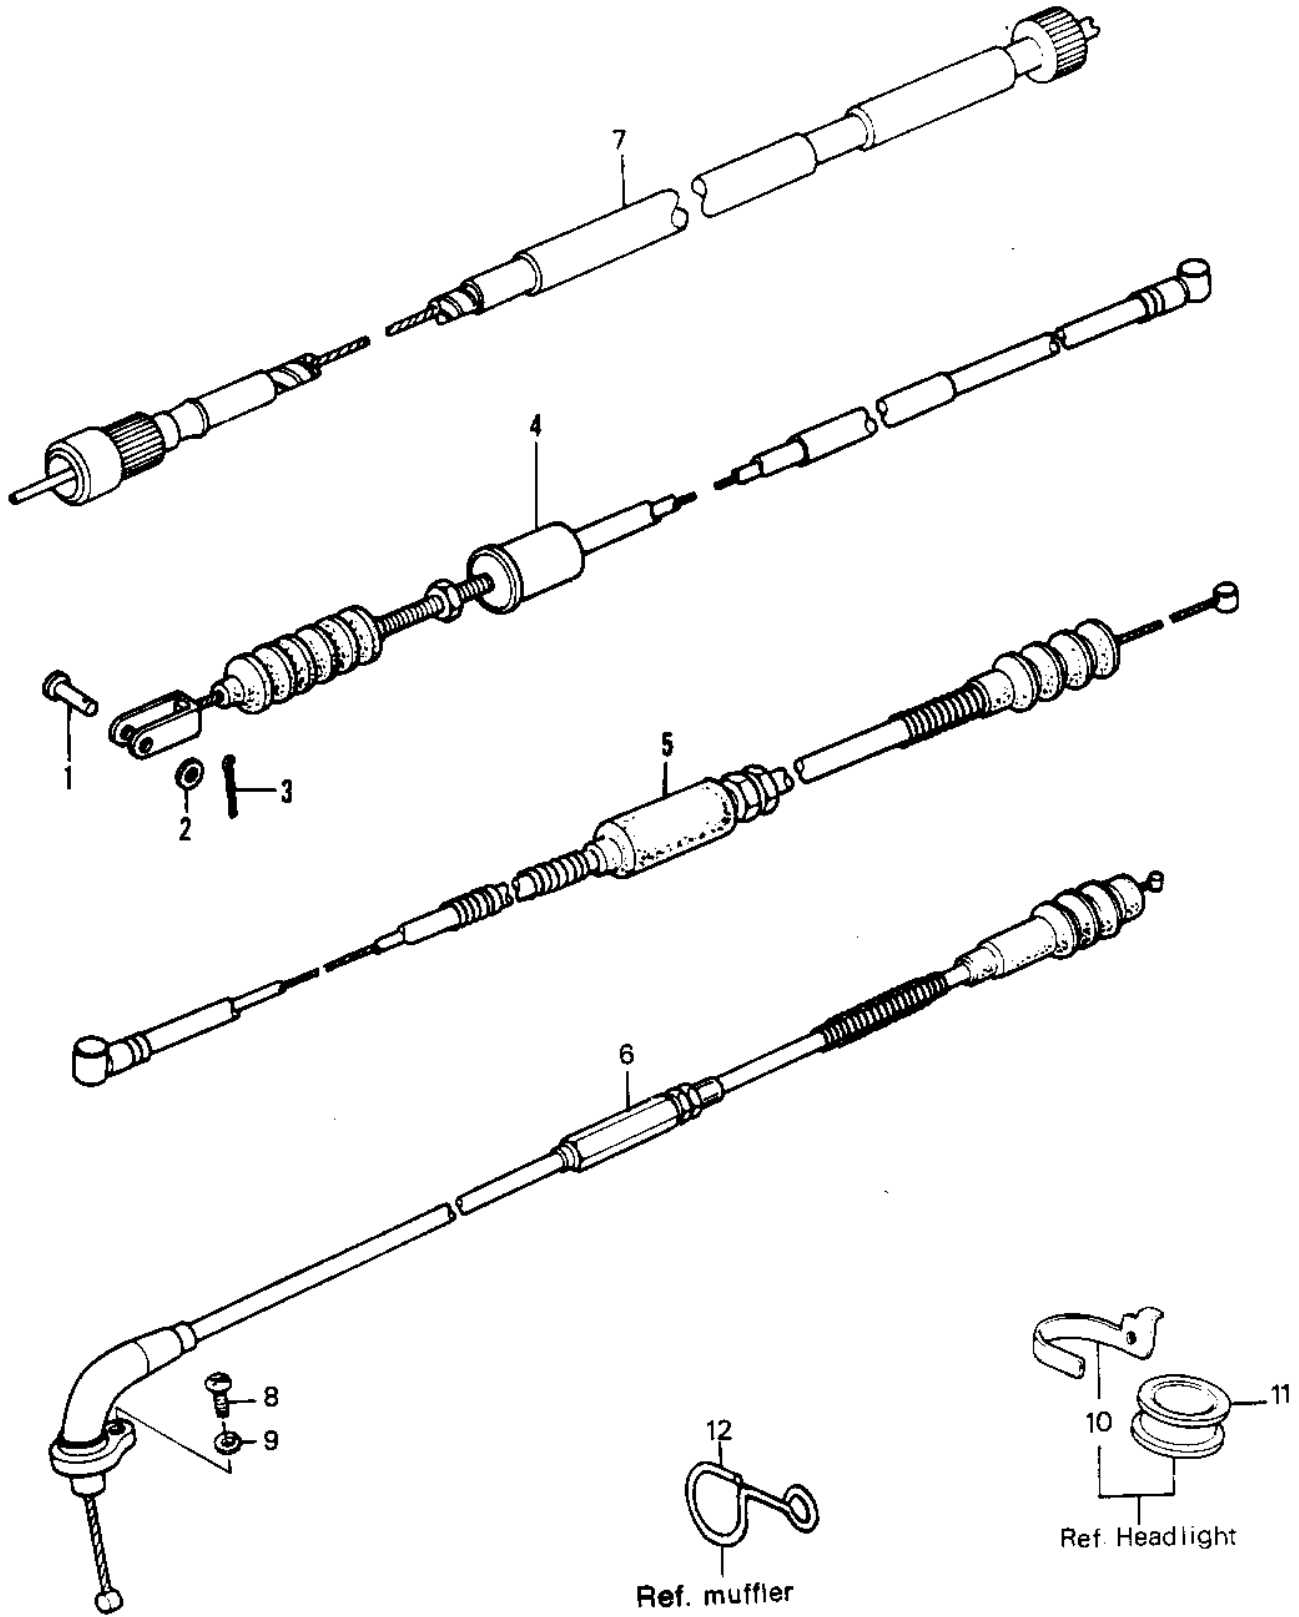

1981 KDX250 PARTS DIAGRAM

CABLES ('81KDX250-B1)

1981 KDX250 PARTS LIST

CABLES (81KDX250-B1)

ITEM NAME	PART NUMBER	QUANTITY
PIN-BRAKE ROD FITTING (Ref # 1)	92043-064	1
WASHER PLAIN 6MM (Ref # 2)	410B0600	1
PIN COTTER 2.0X15 (Ref # 3)	550D2015	1
CABLE,BRAKE (Ref # 4)	54005-4002	1
CABLE,CLUTCH (Ref # 5)	54011-1033	1
CABLE,THROTTLE (Ref # 6)	54012-1057	1
CABLE,SPEEDOMETER (Ref # 7)	54001-4001	1
SCREW PAN HEAD 5X10 (Ref # 8)	220B0510	1
WASHER SPRING 5MM (Ref # 9)	461F0500	1
CLAMP, CABLE GUIDE (Ref # 10)	92037-4002	1
CABLE GUIDE,HEAD LAMP (Ref # 11)	13070-4001	1
CLAMP,CLUTCH CABLE (Ref # 12)	92037-1202	1