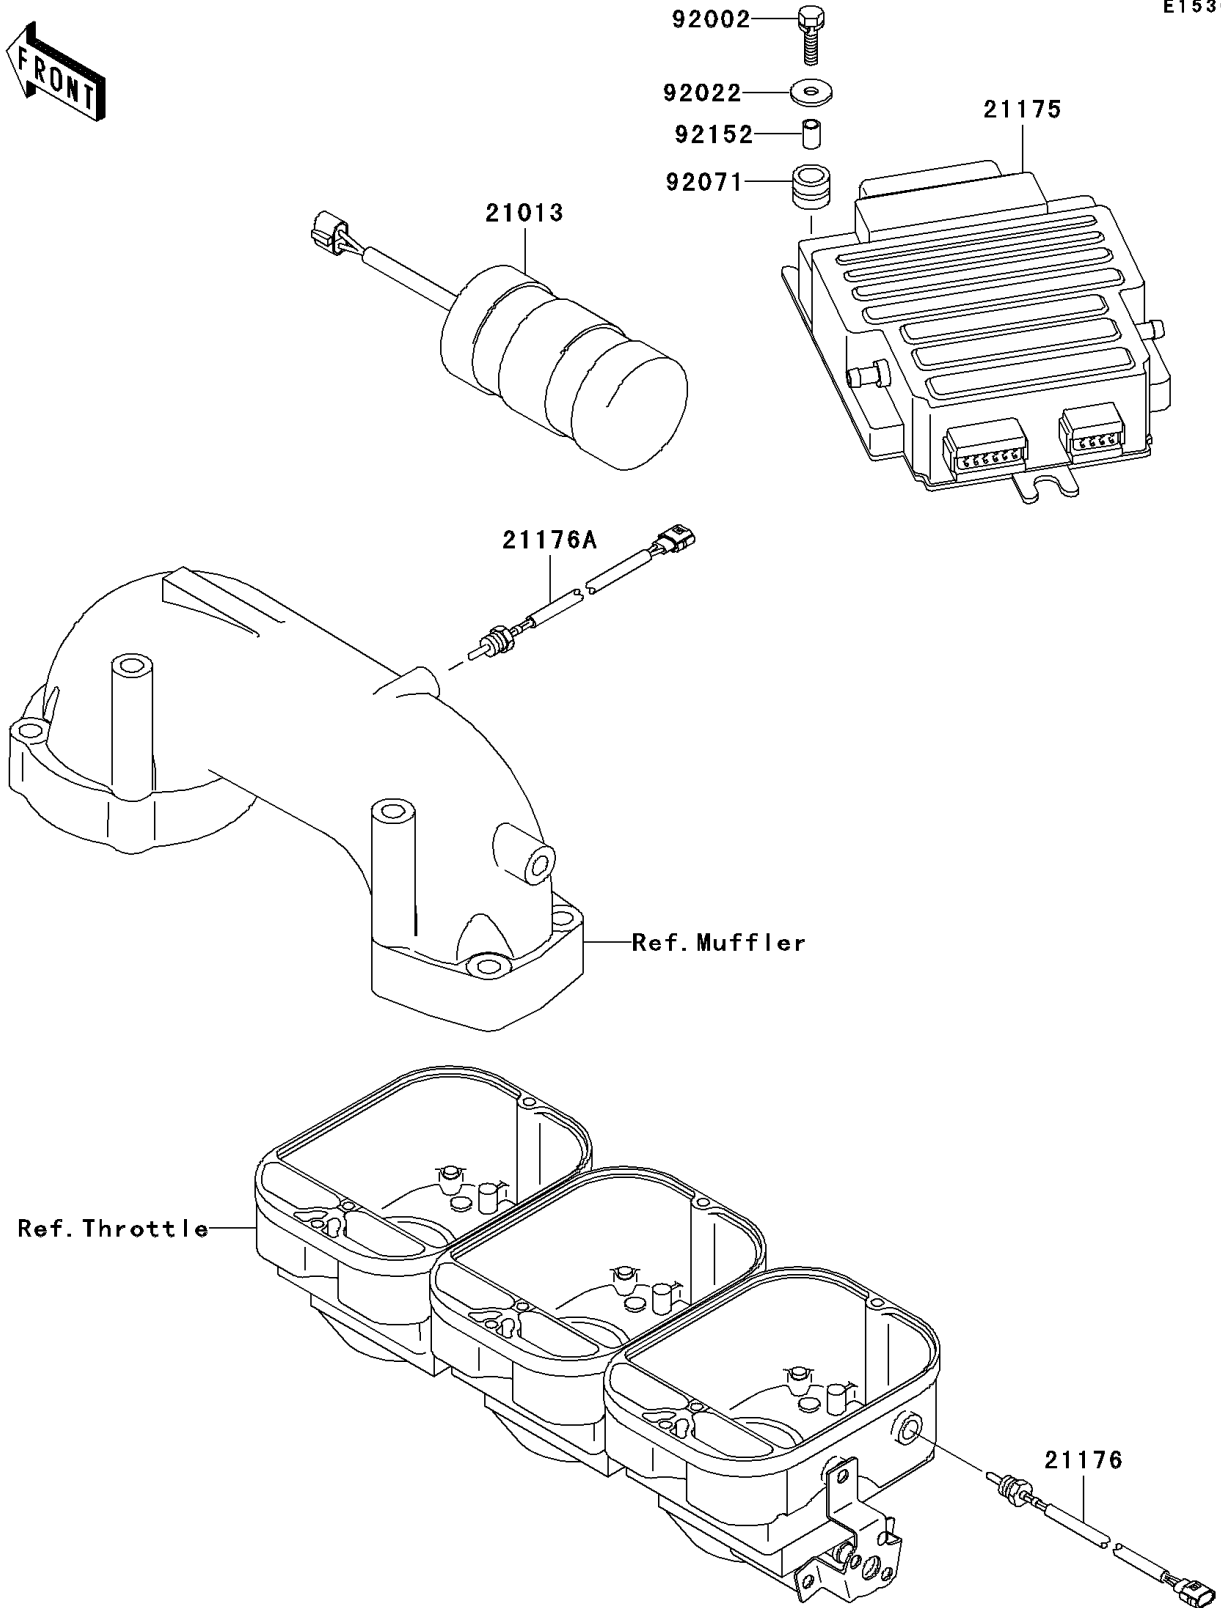

2000 1100 STX D.I. PARTS DIAGRAM

Fuel Injection

E1530

2000 1100 STX D.I. PARTS LIST

Fuel Injection

ITEM NAME	PART NUMBER	QUANTITY
CONDENSER (Ref # 21013)	21013-3701	1
CONTROL UNIT-ELECTRONIC (Ref # 21175)	21175-3715	1
SENSOR,AIR TEMPERATURE (Ref # 21176)	21176-3742	1
SENSOR,WATER TEMPERATURE (Ref # 21176A)	21176-3744	1
BOLT,6X25 (Ref # 92002)	92002-3775	3
WASHER,6.2X20X2 (Ref # 92022)	92022-3714	3
GROMMET (Ref # 92071)	92071-3834	3
COLLAR,6.2X8X12 (Ref # 92152)	92152-3716	3