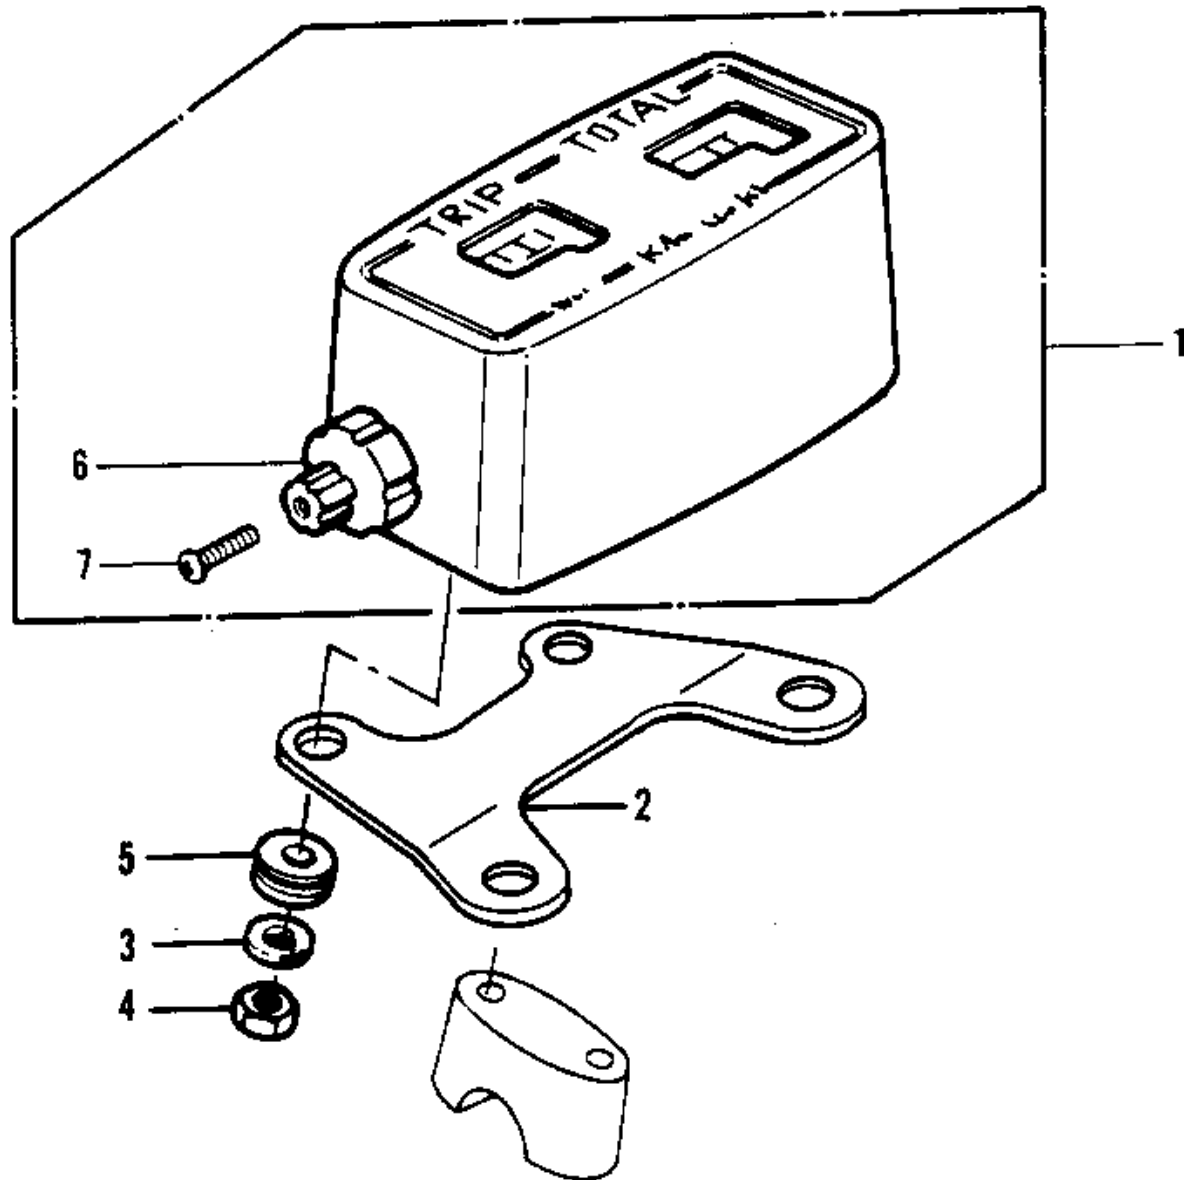

1981 KDX250 PARTS DIAGRAM

METER ('81KDX250-B1)

1981 KDX250 PARTS LIST

METER ('81KDX250-B1)

ITEM NAME	PART NUMBER	QUANTITY
ODOMETER,MILE (Ref # 1)	25005-1061	1
25005-1061 (Canada) (Ref # 1)	25005-1062	1
BRACKET,SPEEDOMETER (Ref # 2)	11034-4019	1
WASHER,5.2X16X16X1.2T (Ref # 3)	25009-004	2
NUT-CAP,5MM (Ref # 4)	322C0500	2
DAMPER RUBBER,METER (Ref # 5)	92075-1209	2
KNOB-METER TRIP RESET (Ref # 6)	92077-1013	1
SCREW-2X6 (Ref # 7)	92009-1159	1