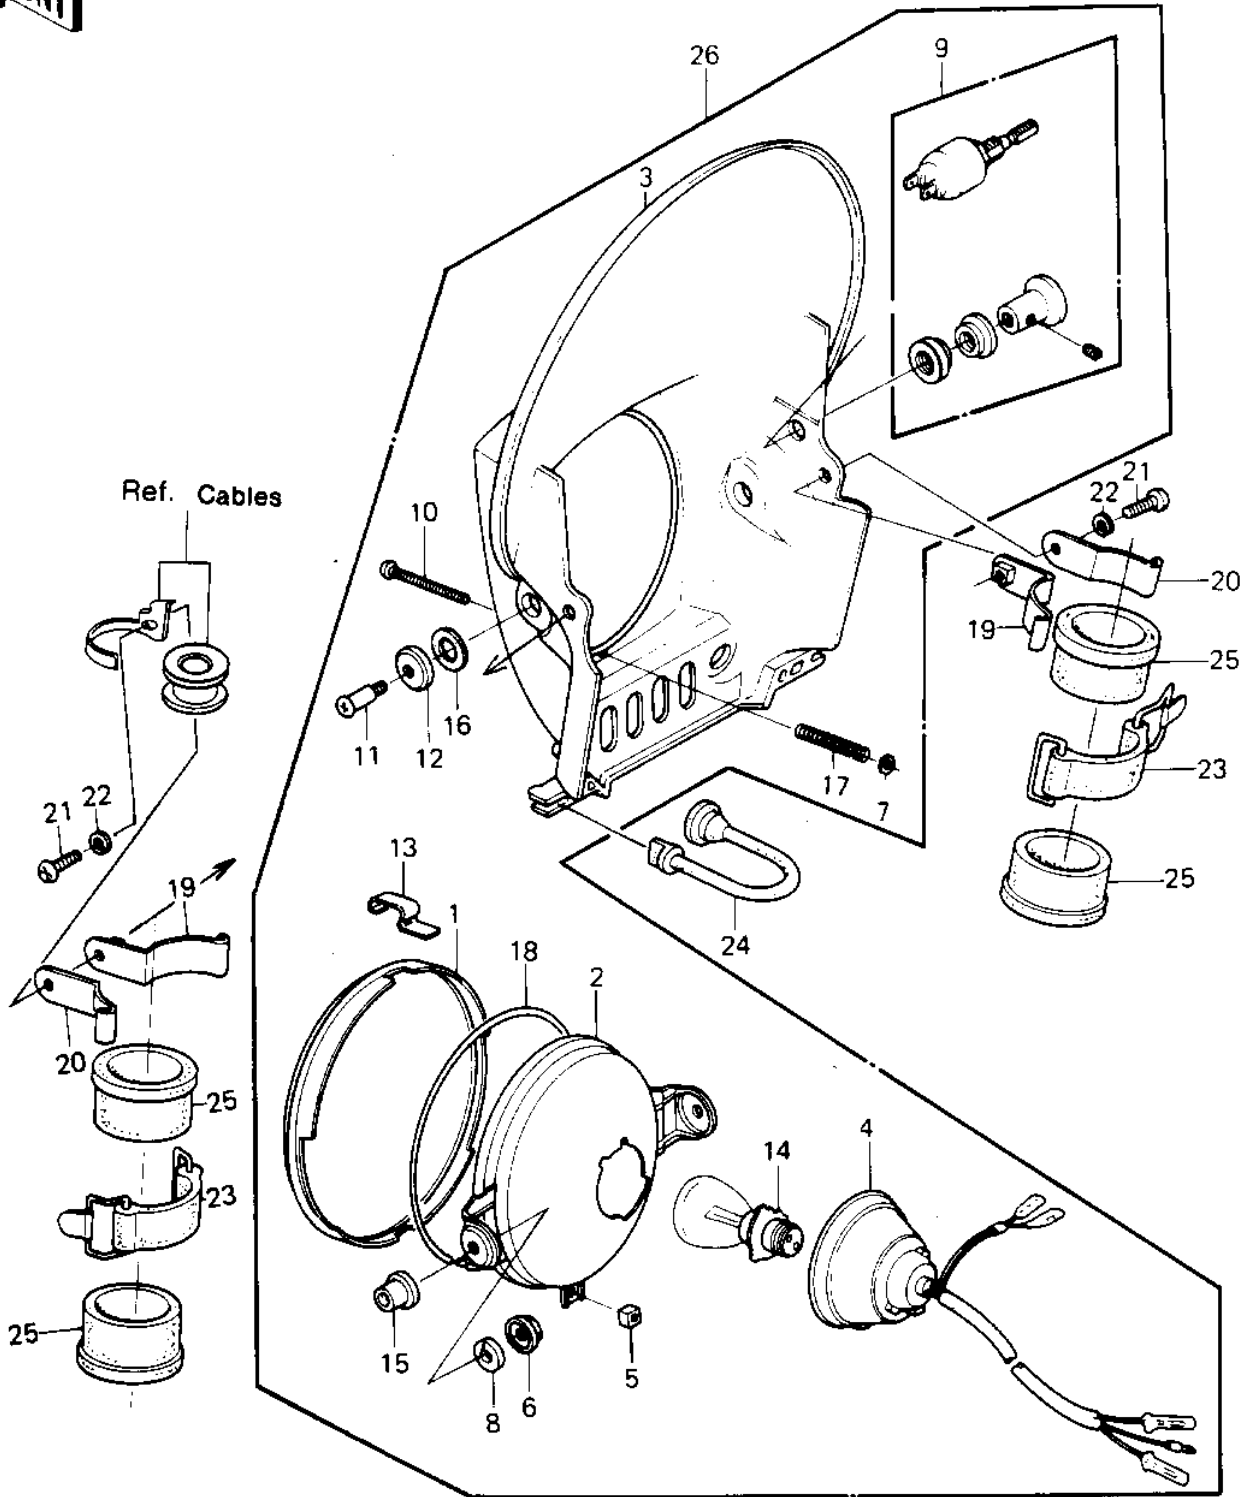

1981 KDX250 PARTS DIAGRAM

HEADLIGHT ('81KDX250-B1)

1981 KDX250 PARTS LIST

HEADLIGHT ('81KDX250-B1)

ITEM NAME	PART NUMBER	QUANTITY
COVER,HEAD LAMP (Ref # 1)	14025-4002	1
LAMP,HEAD (Ref # 2)	23004-4001	1
BODY-COMP-HEAD LAMP,L (Ref # 3)	23005-5002-7F	1
SOCKET,HEAD LAMP (Ref # 4)	23008-4001	1
NUT,4MM (Ref # 5)	23020-018	1
NUT,HEAD LAMP RIM FIT (Ref # 6)	23020-023	2
WASHER (Ref # 7)	23021-004	1
WASHER-PLAIN,5MM (Ref # 8)	23021-012	2
SWITCH,HEAD LAMP (Ref # 9)	27004-4001	1
SCREW,ADJUSTING,4X43 (Ref # 10)	92009-4002	1
SCREW,HEAD LAMP (Ref # 11)	92009-4003	2
WASHER,HEAD LAMP (Ref # 12)	92022-4005	2
CLAMP,HEAD LAMP (Ref # 13)	92037-4001	3
BULB,6V 35/25W (Ref # 14)	92069-4001	1
DAMPER,HEAD LAMP (Ref # 15)	92075-4009	2
DAMPER,HEAD LAMP (Ref # 16)	92075-4010	2
SPRING,FOCUS ADJUSTNG (Ref # 17)	92081-4003	1
SEAL,HEAD LAMP (Ref # 18)	92093-4001	1
BRACKET (Ref # 19)	11034-4007	2
BRACKET (Ref # 20)	11034-4008	2
SCREW PAN HEAD 6X16 (Ref # 21)	220B0616	2
WASHER SPRING 6MM (Ref # 22)	461F0600	2
BAND,FUEL TANK (Ref # 23)	92072-076	2
BAND,HEAD LAMP (Ref # 24)	92072-077	2
DAMPER (Ref # 25)	92075-4005	4
HEAD LAMP ASSY (Ref # 26)	23001-4001	1